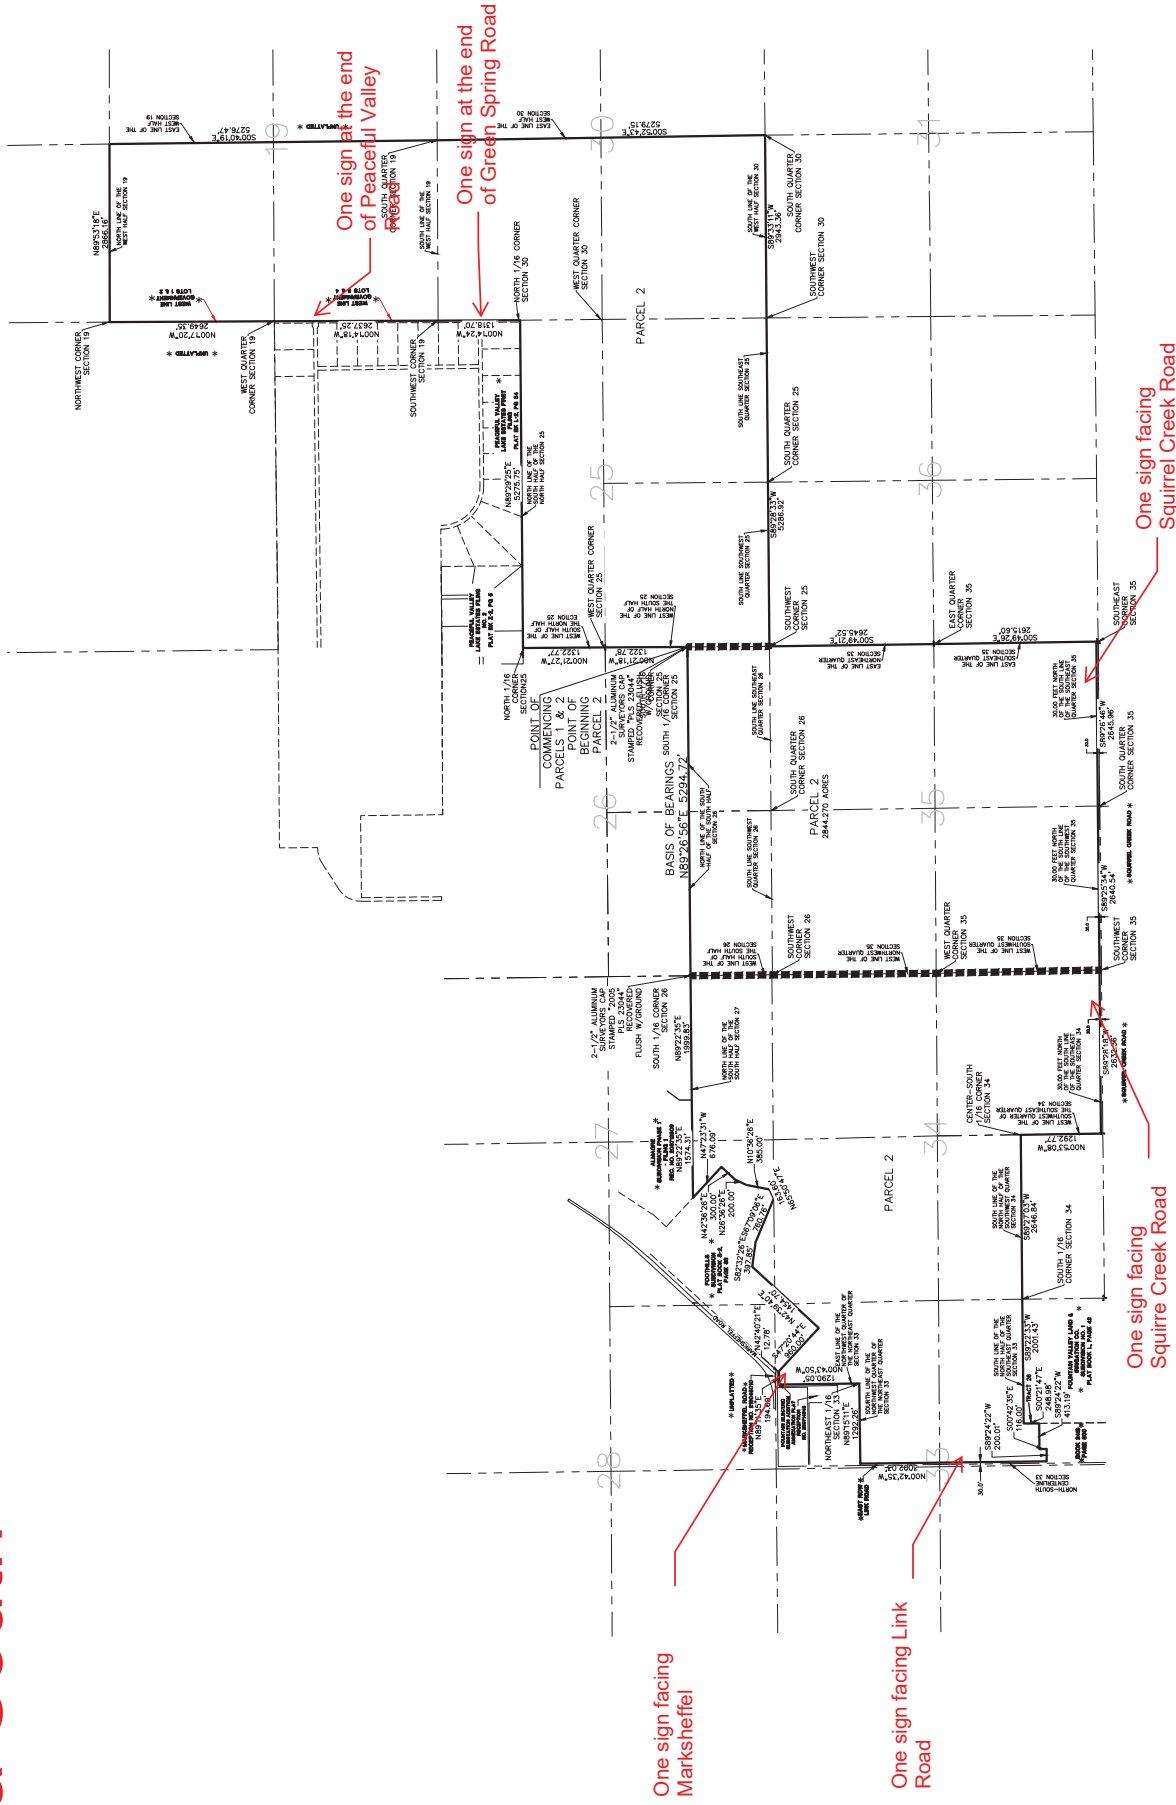

Amara South

North Amara

Sign posting location

Drennan Rd

Drennan Rd

Drennan Rd

Drennan Rd
Pump Station

Bradley Rd

Bradley Rd

Bradley Rd

One sign facing
Drennan

1 mi