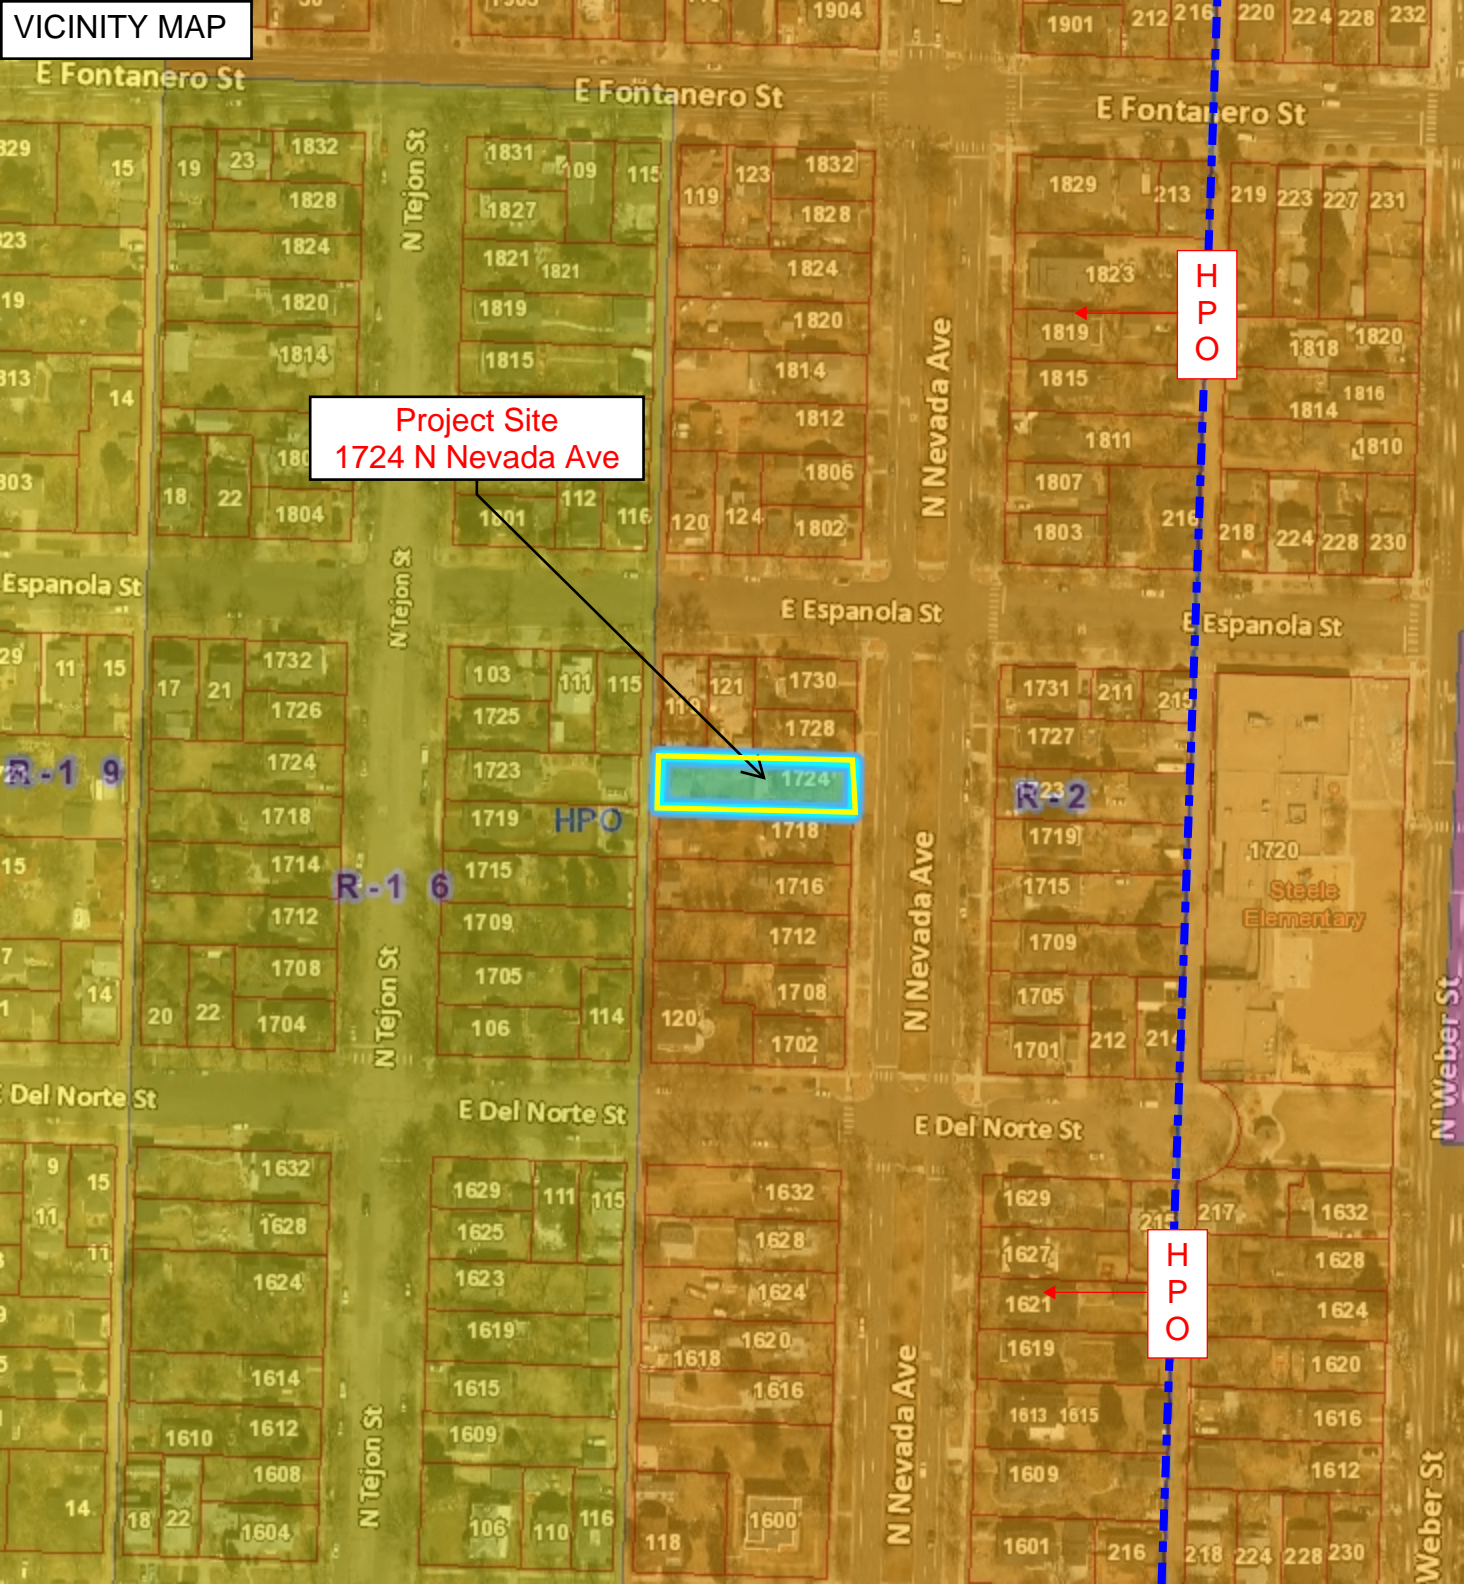

VICINITY MAP

Project Site
1724 N Nevada Ave

1724

H
P
O

R-23

R-1 6

H
P
O

Steele
Elementary