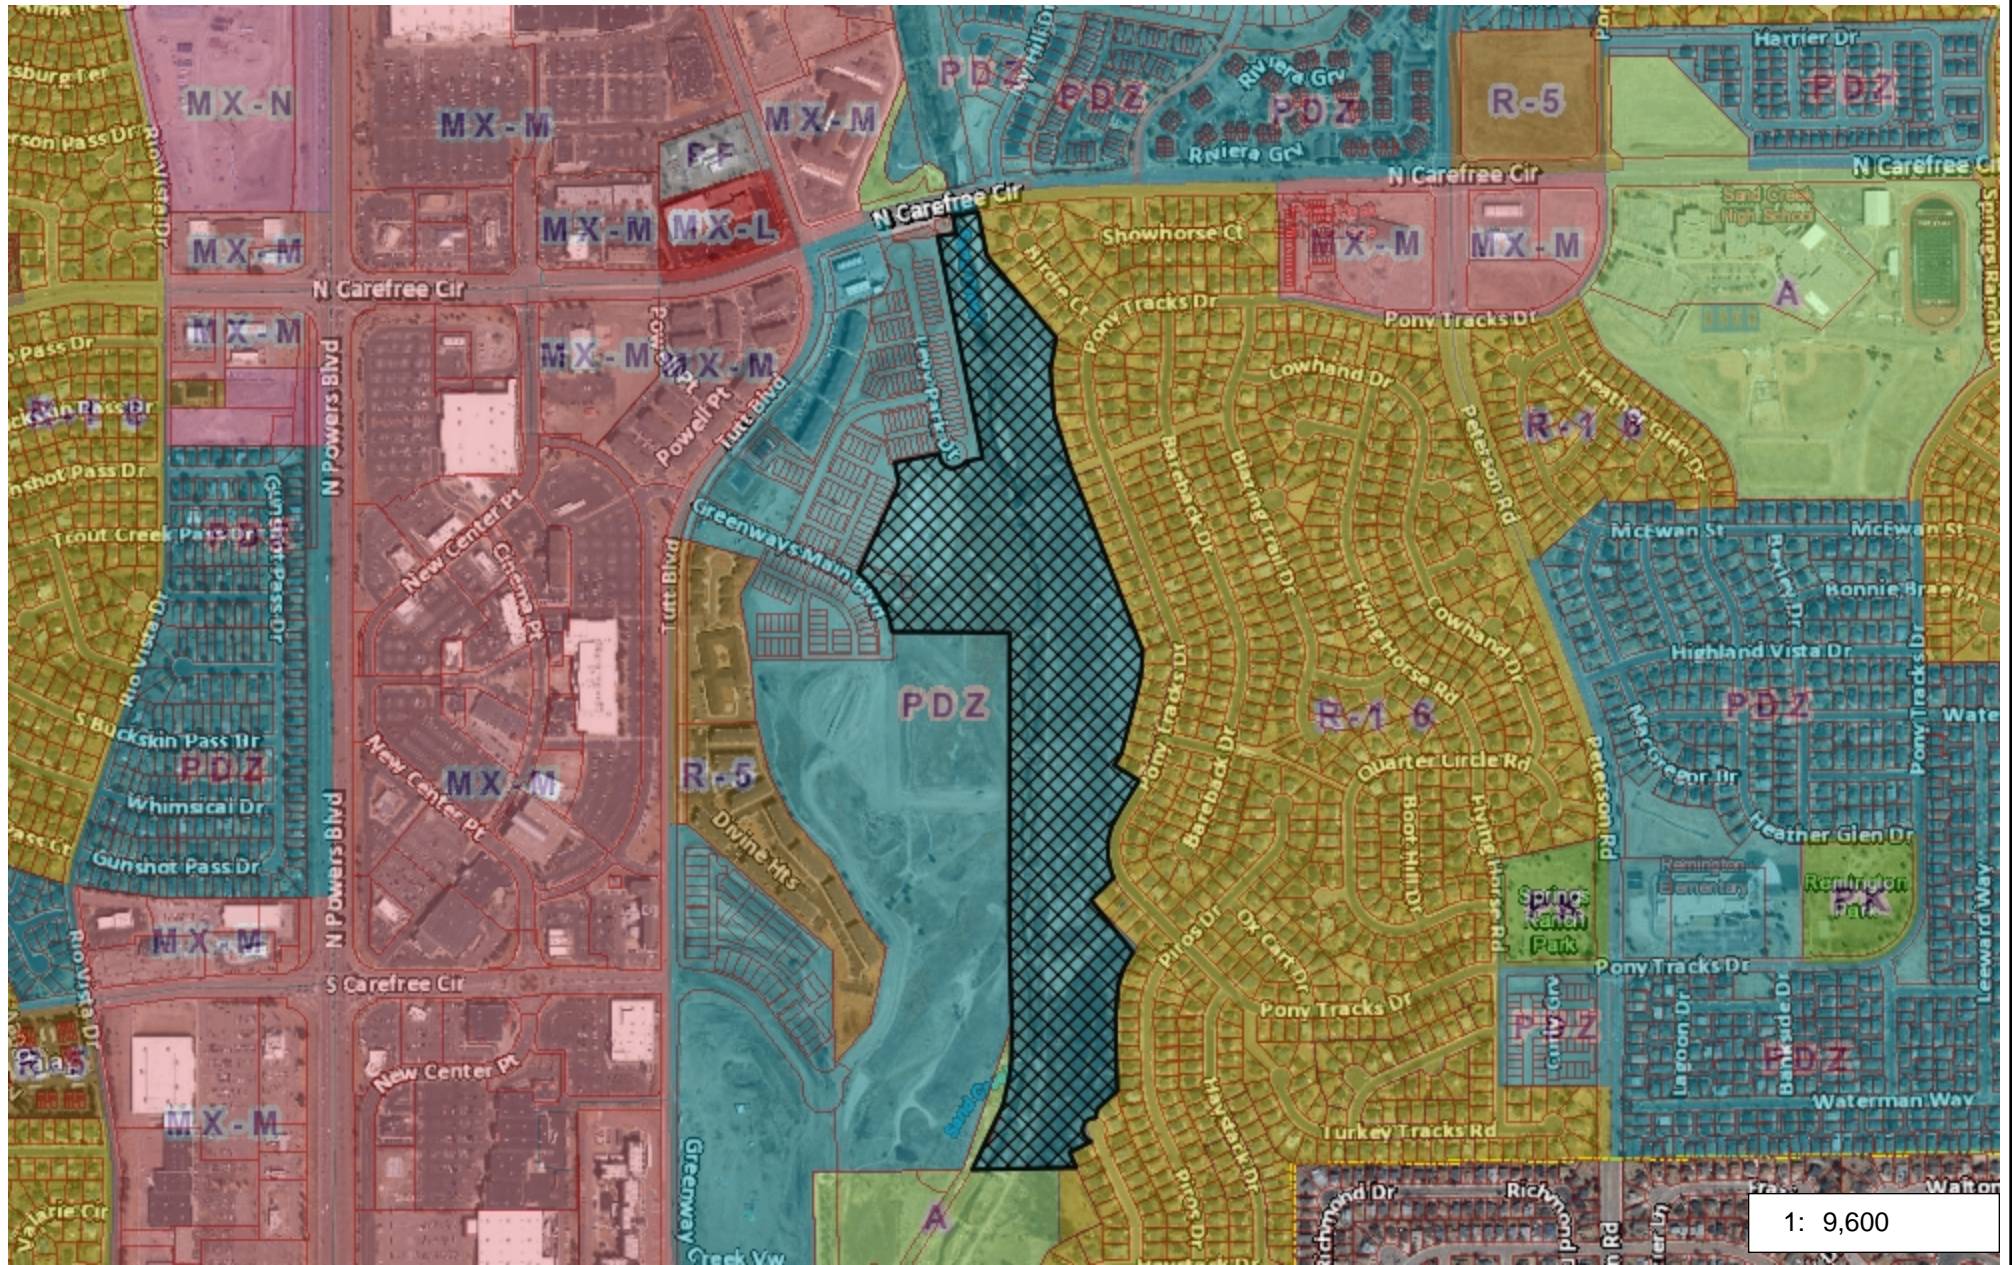

Greenways Neighborhood Park

1: 9,600

1,600.0 0 800.00 1,600.0 Feet

NAD_1983_StatePlane_Colorado_Central_FIPS_0502_Feet
© Latitude Geographics Group Ltd.