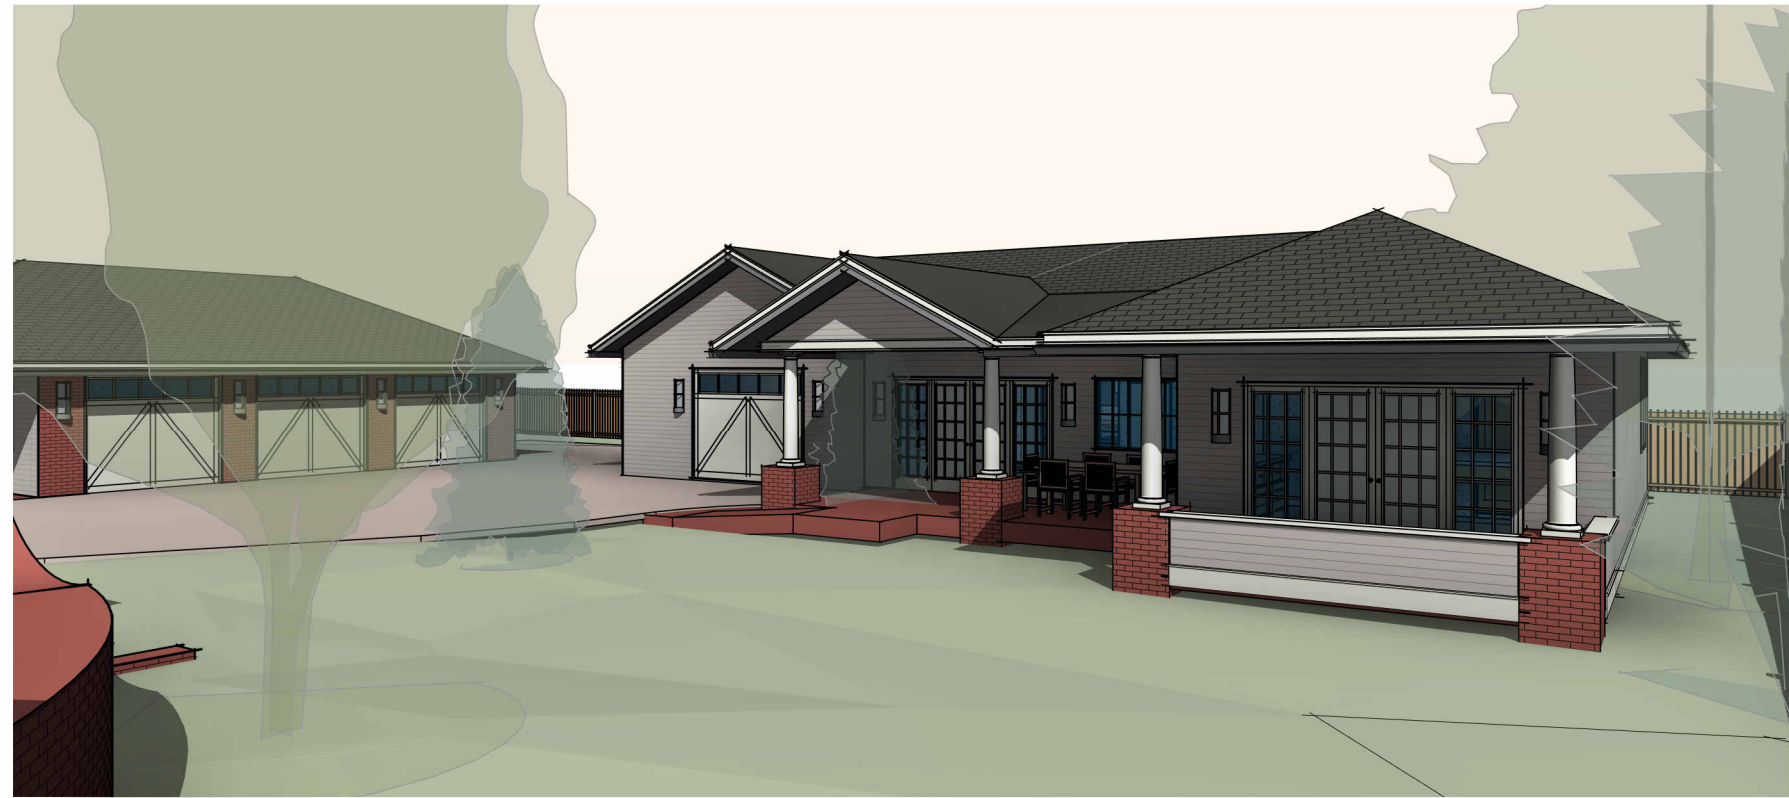

1915 WOOD AVENUE

Detached Concept One

a Detached Family Suite for Christine and Michael Tessarowicz

Tessarowicz Residence

COMPASS
ARCHITECTURE

202621

2026/04/16

0.0

2 Birdseye View Looking SW

1 Birdseye View Looking NW

Tessarowicz Residence

② View Looking NE

① View Looking SE