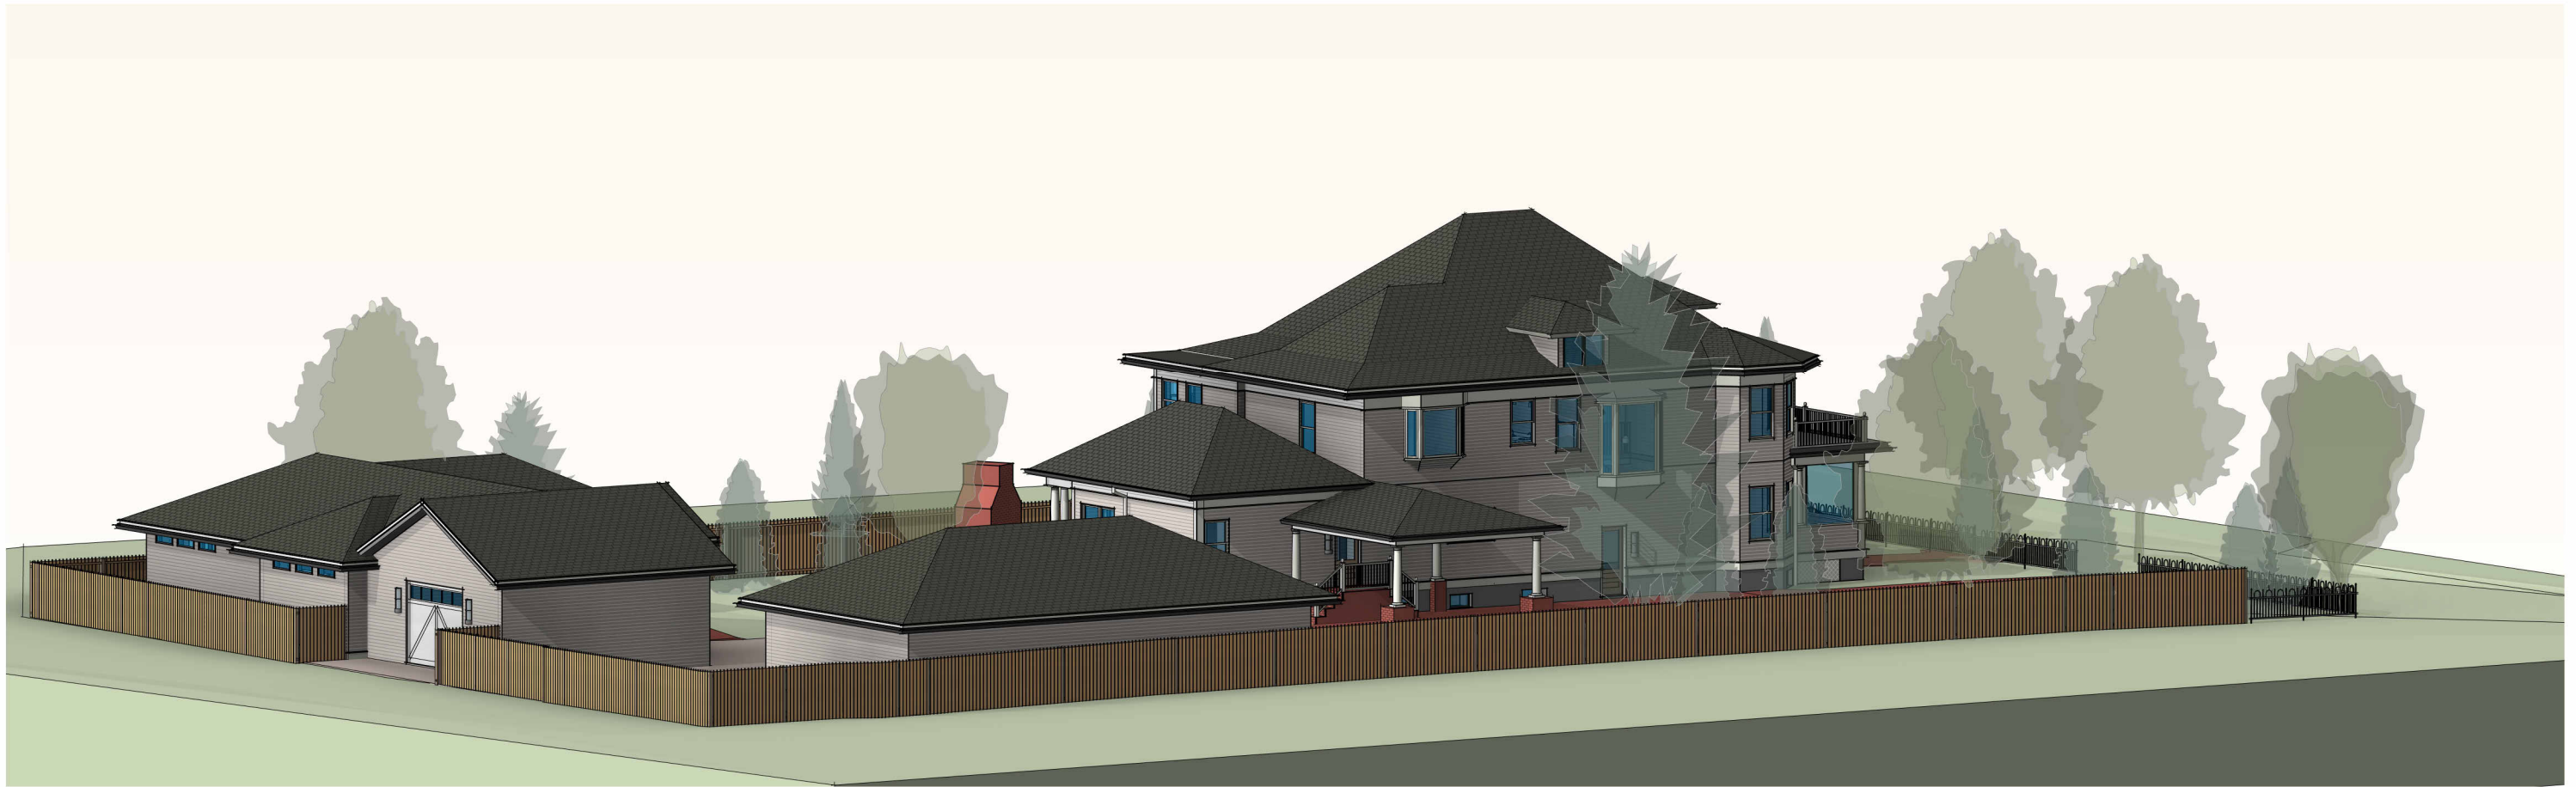

1915 WOOD AVENUE

Detached Concept One

a Detached Family Suite for Christine and Michael Tessarowicz

Tessarowicz Residence

COMPASS
ARCHITECTURE

202621

2026/04/16

0.0

2 Birdseye View Looking SW

1 Birdseye View Looking NW

Tessarowicz Residence

② View Looking NE

① View Looking SE