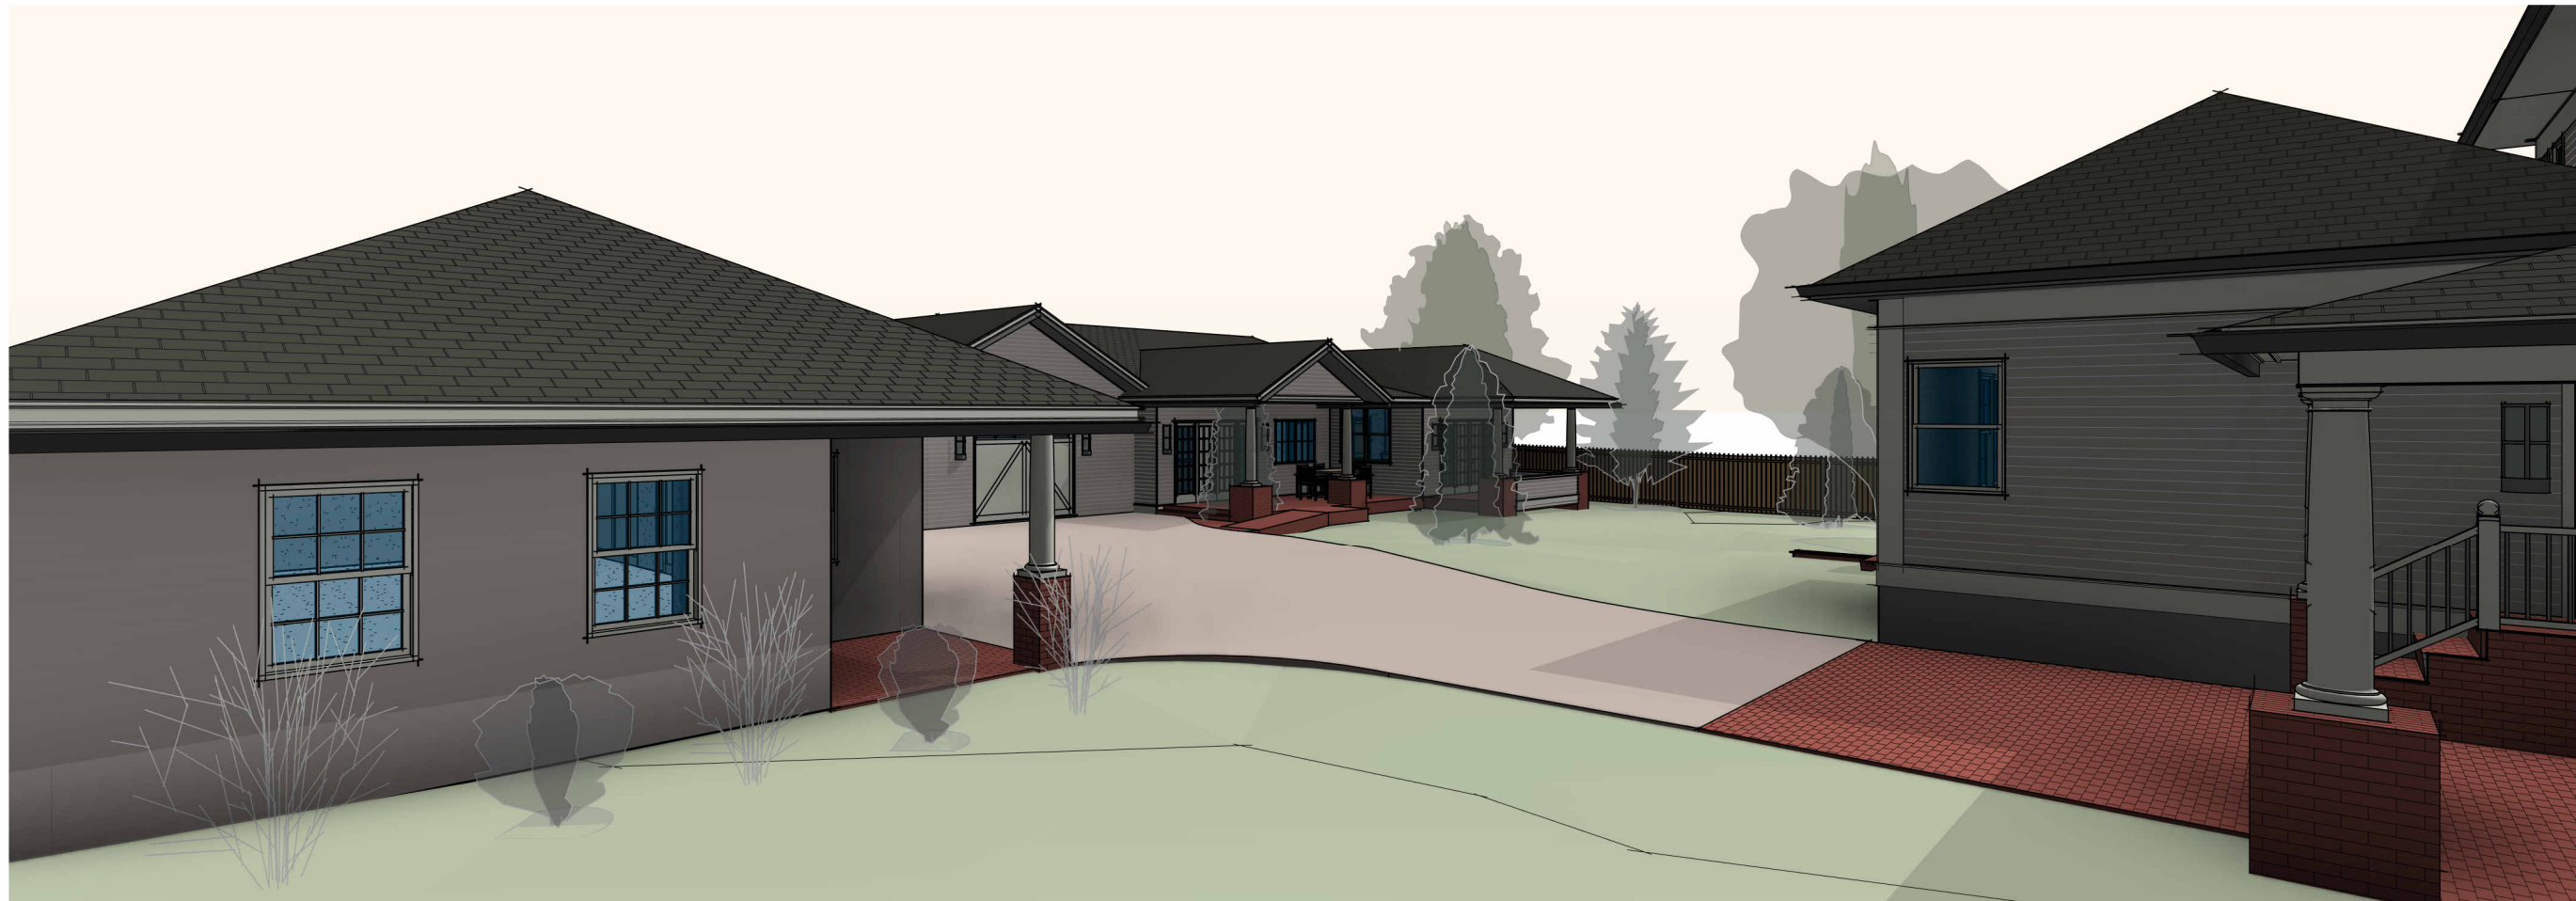

1915 WOOD AVENUE

Detached Concept One

a Detached Family Suite for Christine and Michael Tessarowicz

Tessarowicz Residence

COMPASS
ARCHITECTURE

202621

2026/04/16

0.0

2 Birdseye View Looking SW

1 Birdseye View Looking NW

Tessarowicz Residence

② View Looking NE

① View Looking SE