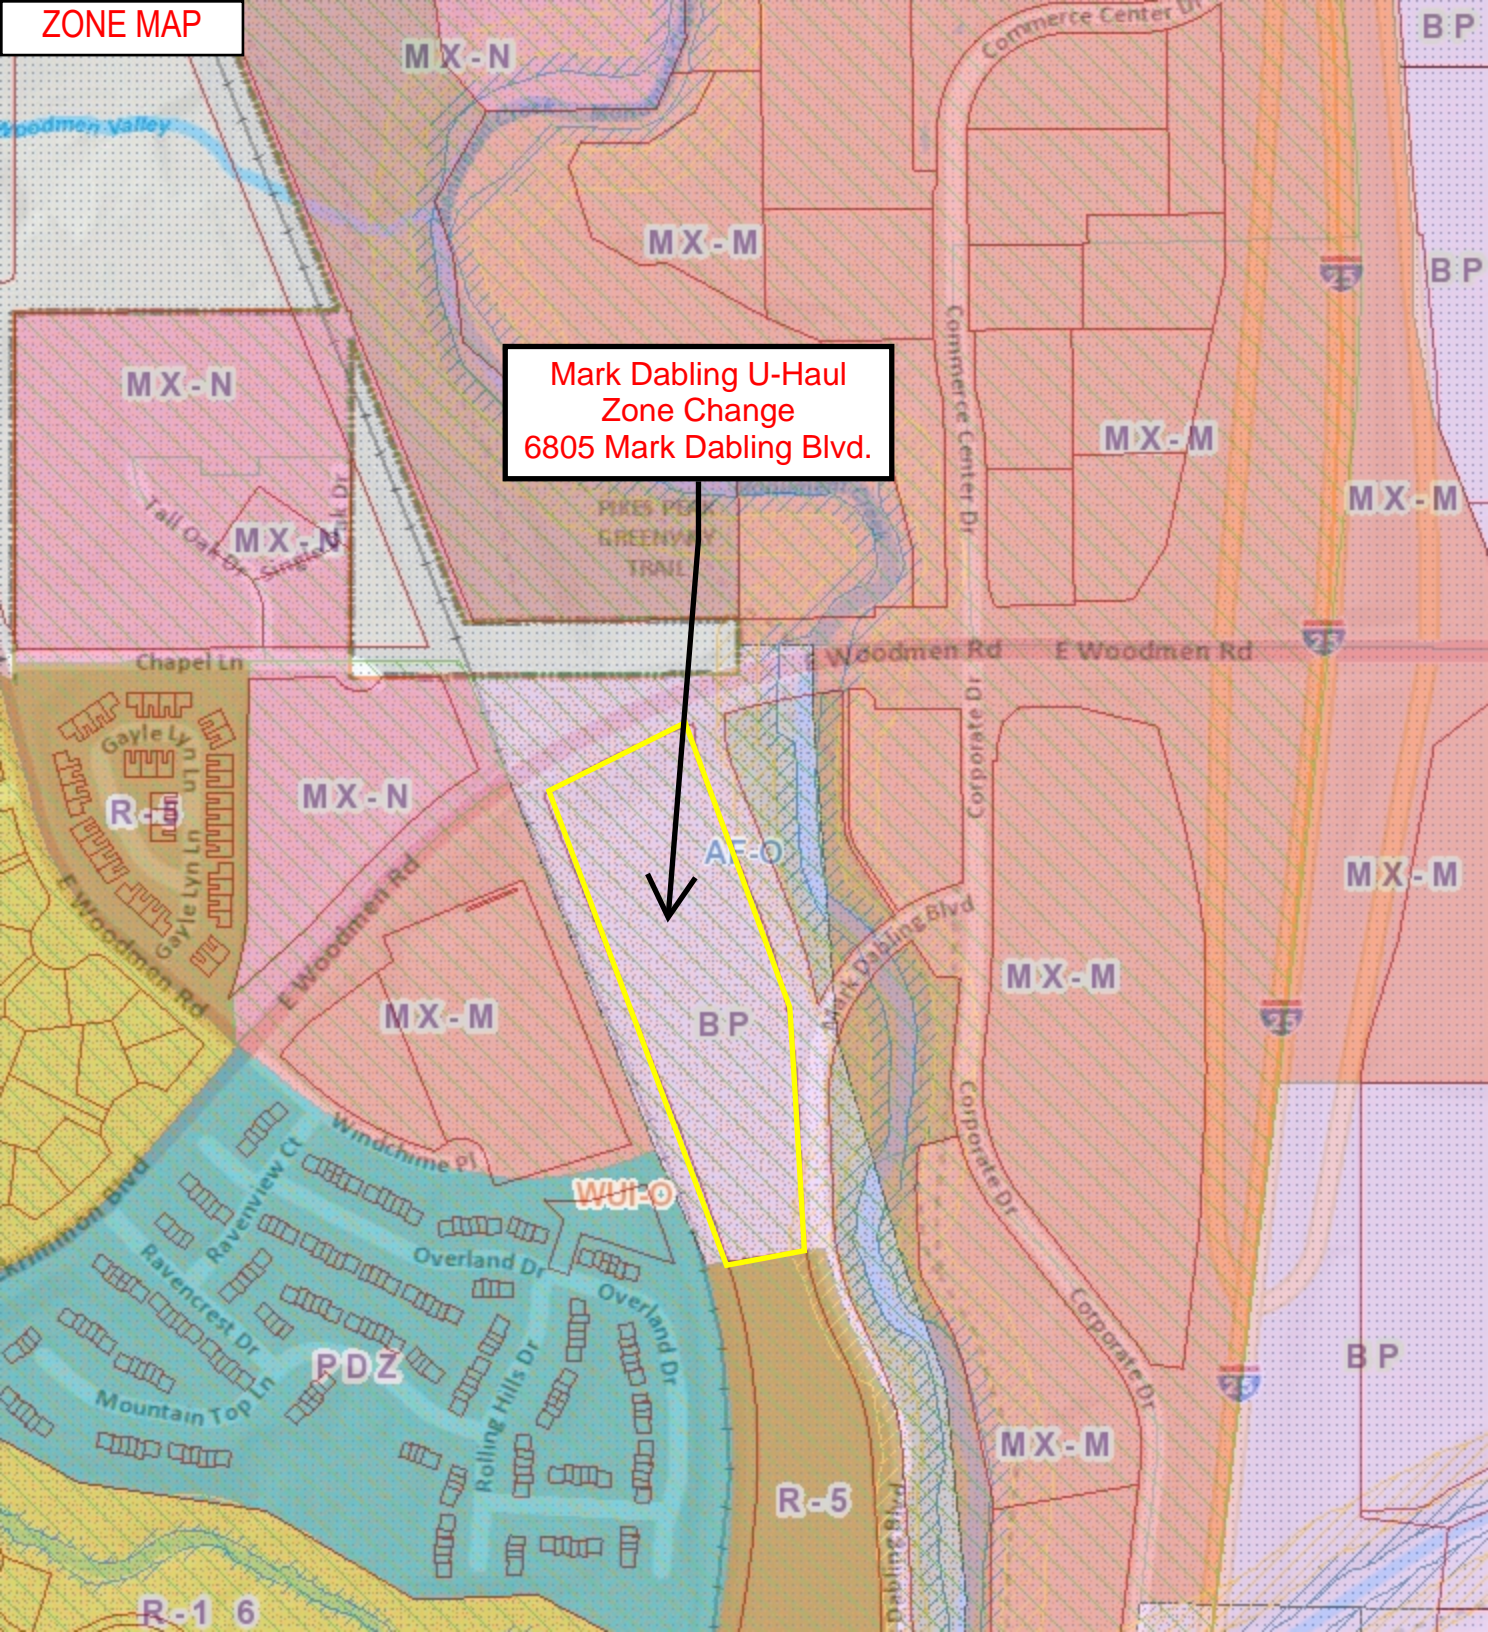

ZONE MAP

**Mark Dabling U-Haul
Zone Change
6805 Mark Dabling Blvd.**