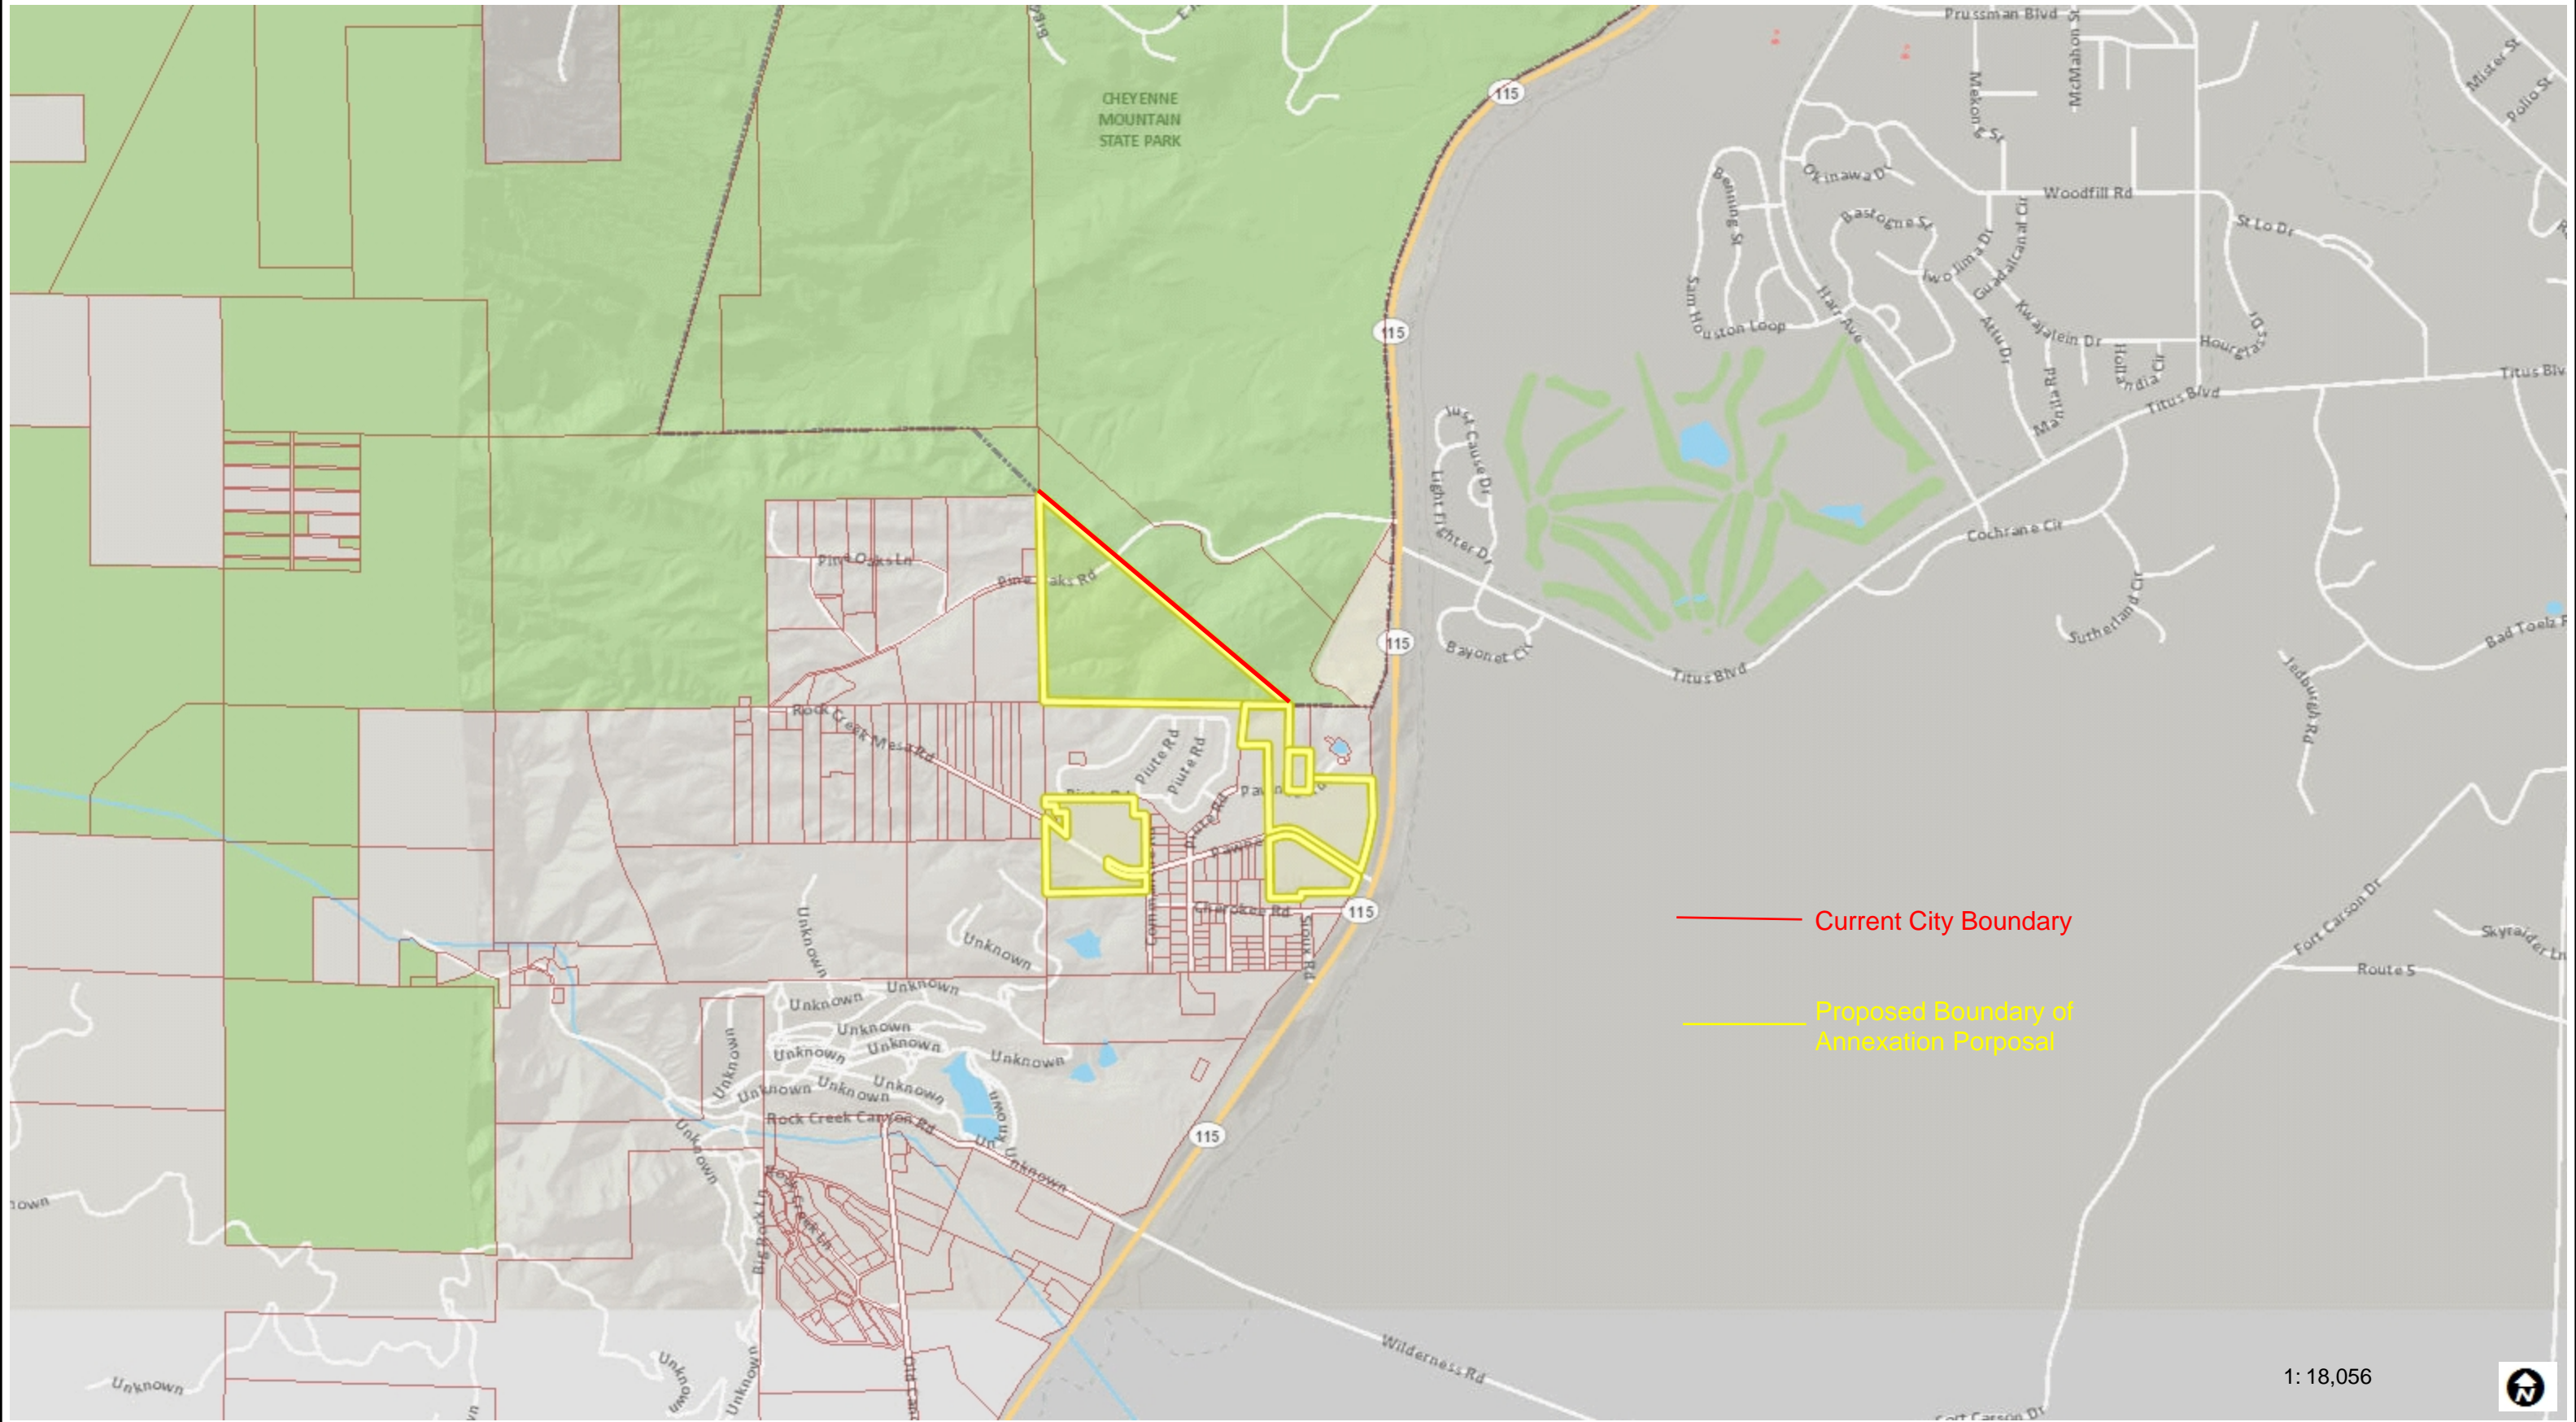

Rock Creek Mesa Annexation Area

1: 18,056