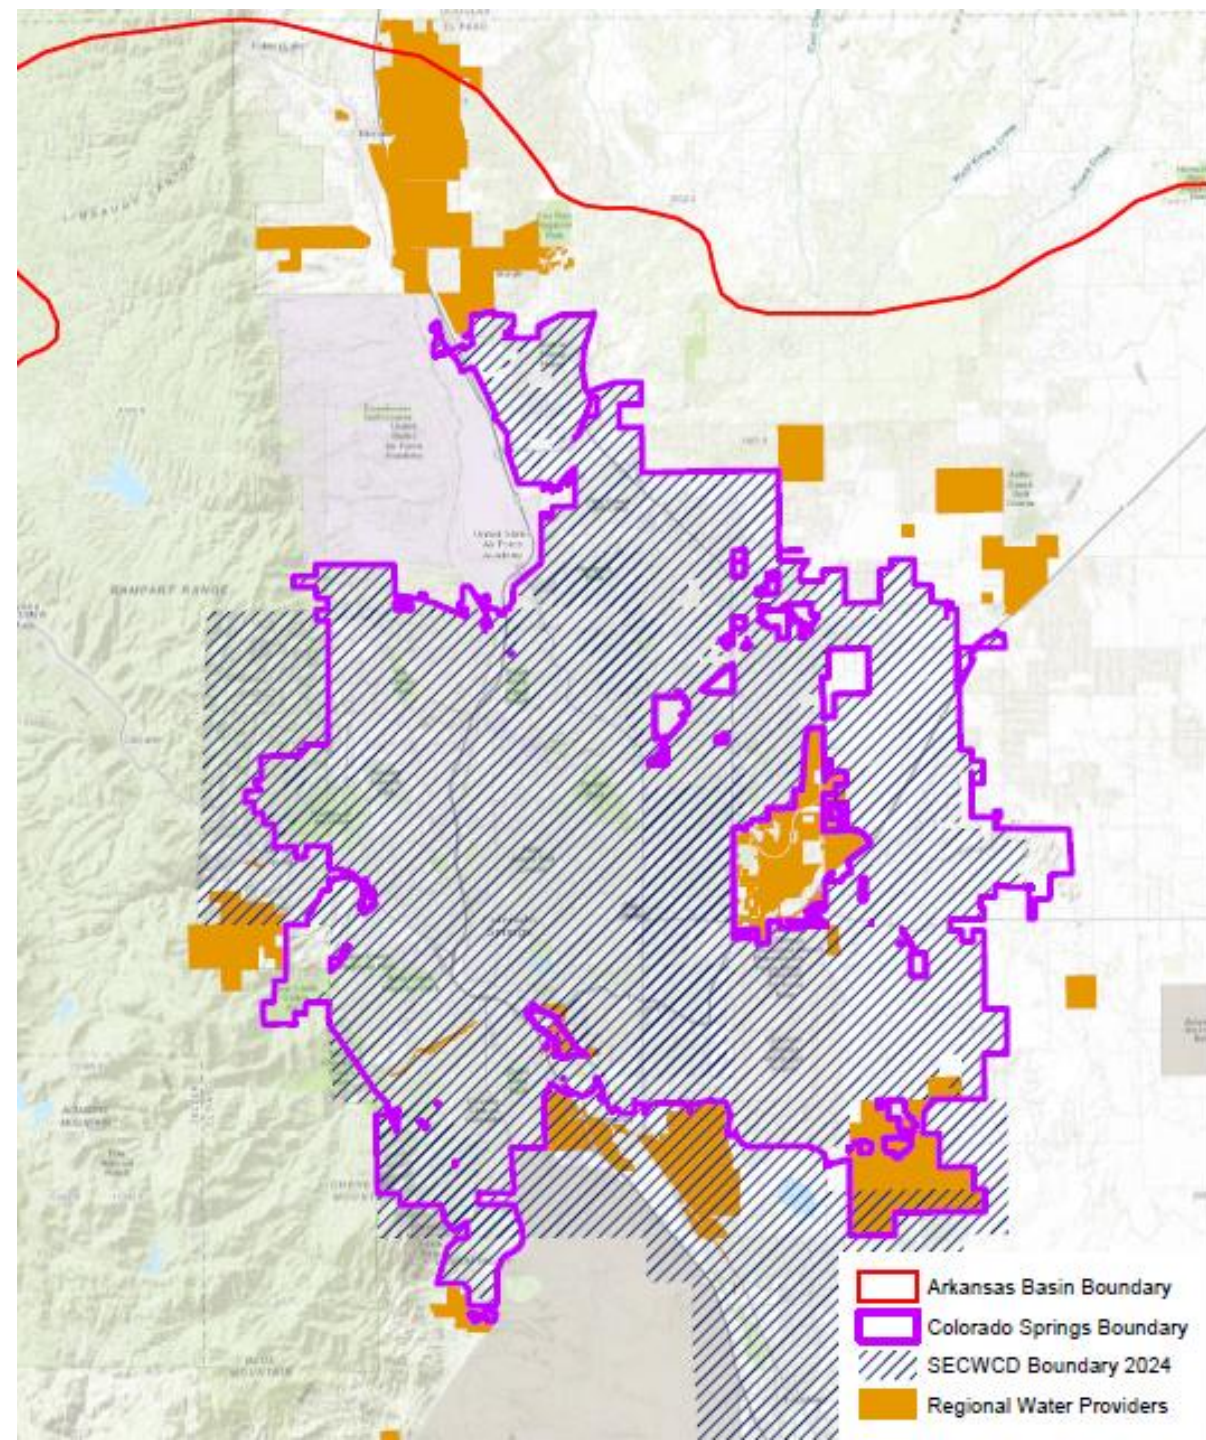

Colorado Springs Utilities
It's how we're all connected

Intergovernmental Agreement with Southeastern Colorado Water Conservancy District for Regional Service Agreements

May 26, 2026, City Council Meeting

Jenny Bishop, P.E., Resource Planner IV

Southeastern Colorado Water Conservancy District

- **SECWCD:** Manages the Fryingpan-Arkansas Project
- **Southern Delivery System**
 - Connects to Pueblo Reservoir
 - Governed, in part, by Bureau of Reclamation Contract No. 11XX6C0005
- **Intergovernmental Agreement:**
 - Shared understanding of how Regional Water Service agreements can be used to deliver water outside of SECWCD without violating Reclamation Contract