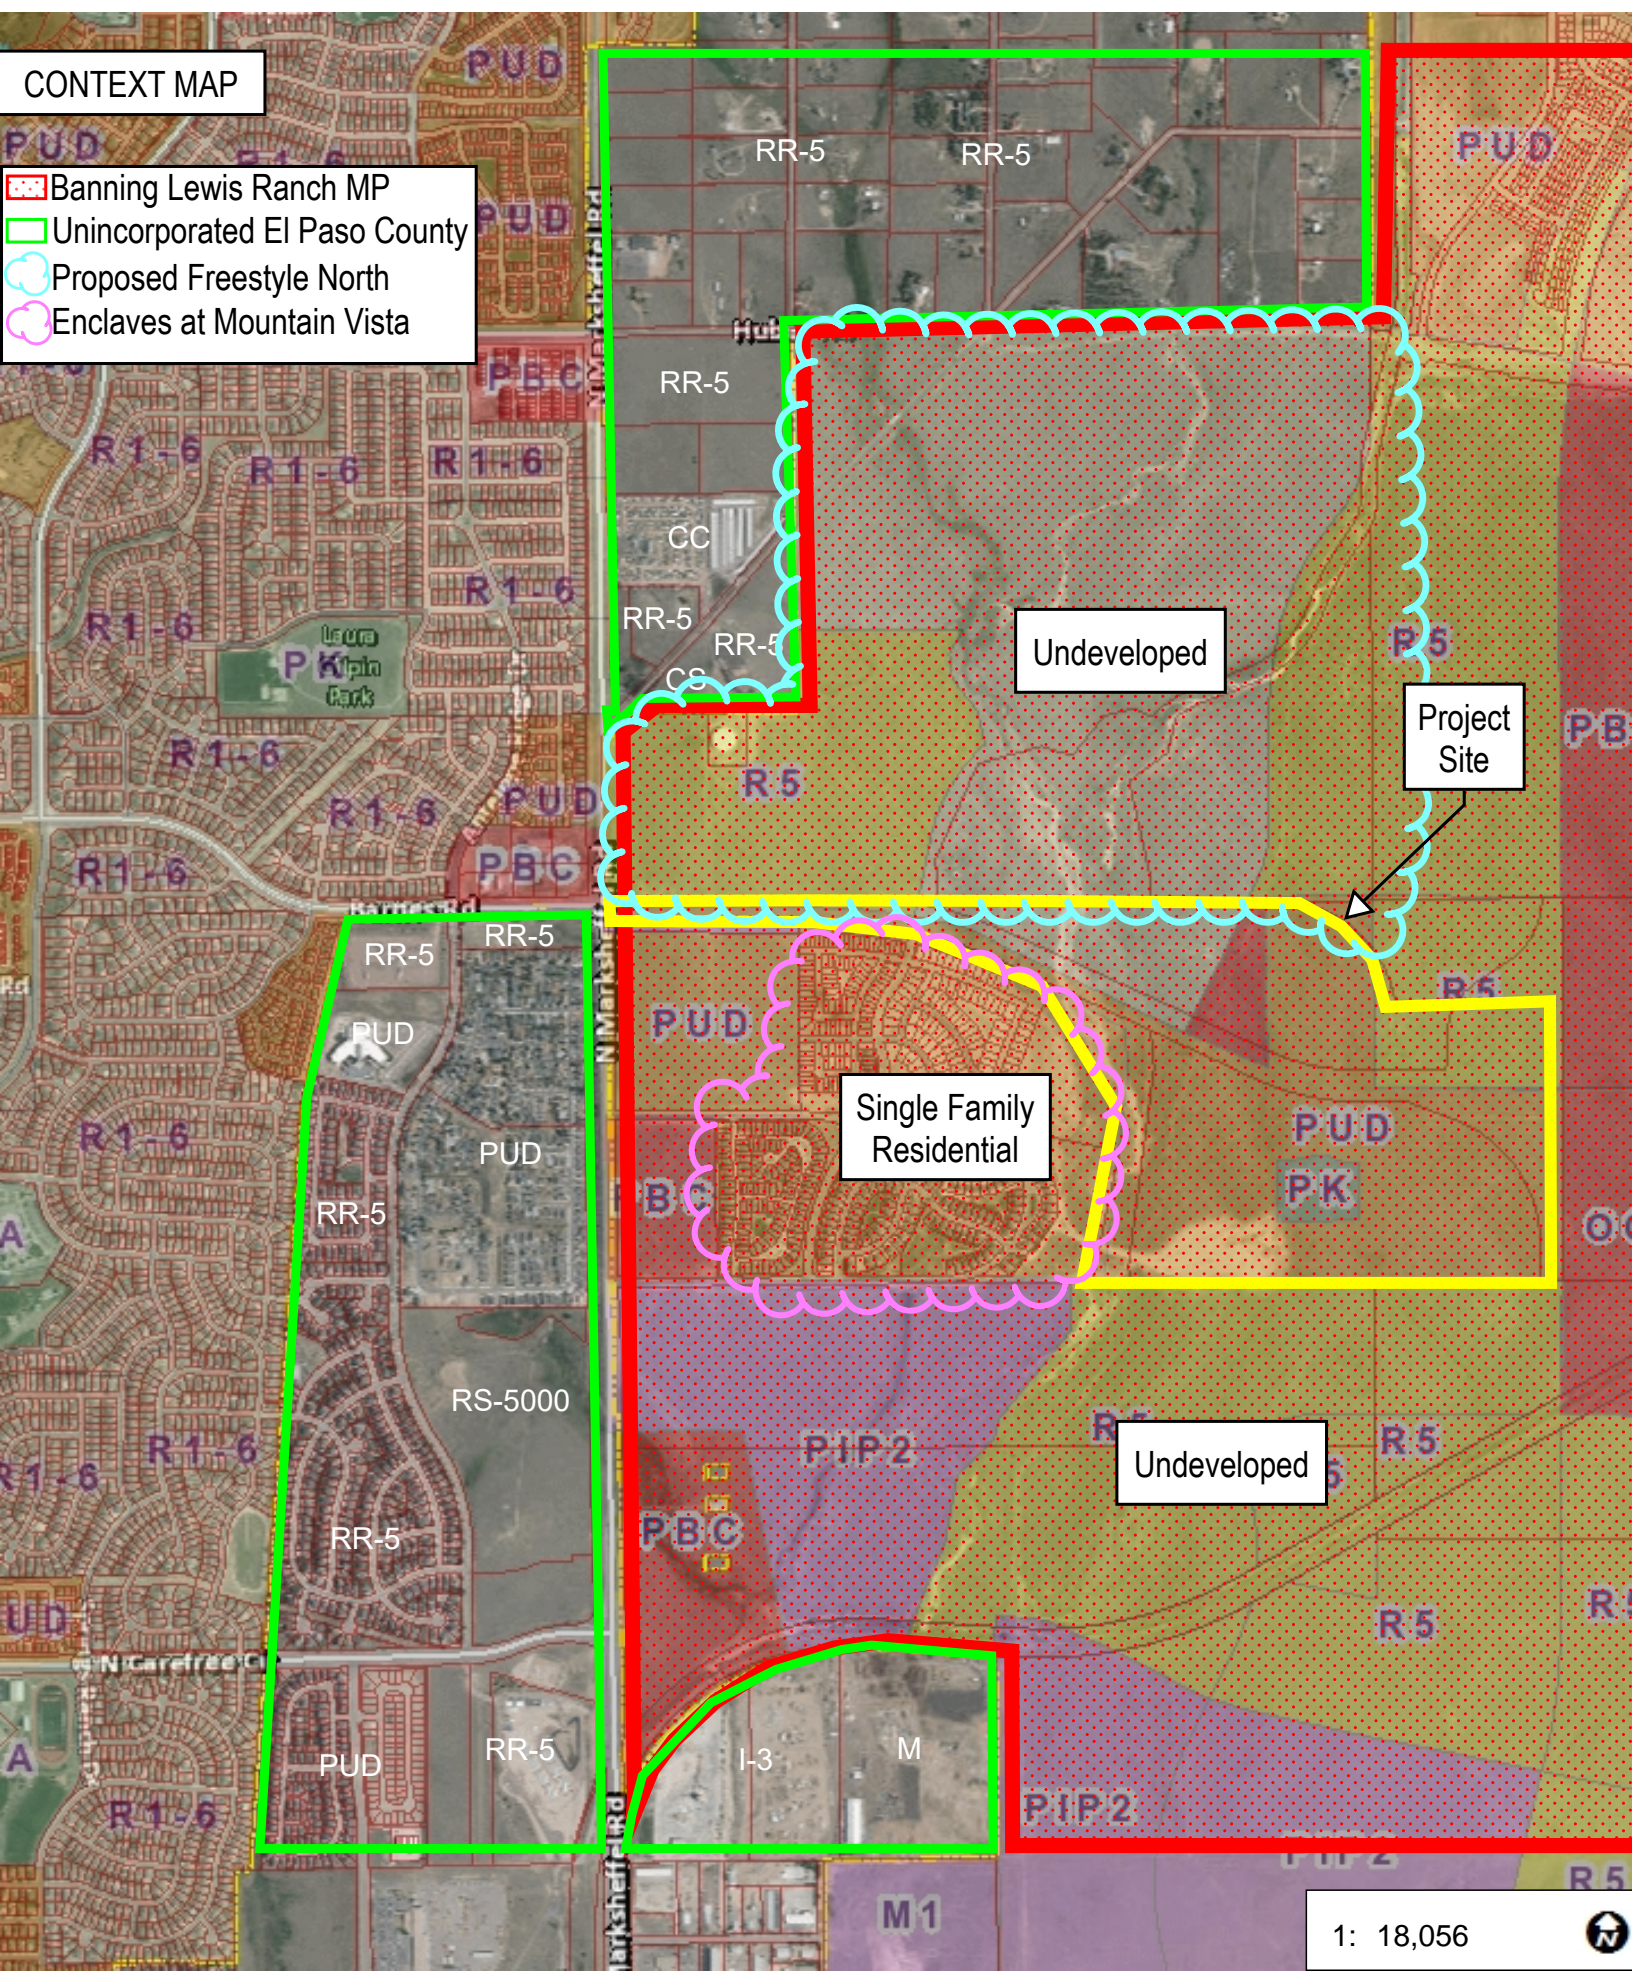

CONTEXT MAP

- Banning Lewis Ranch MP
- Unincorporated El Paso County
- Proposed Freestyle North
- Enclaves at Mountain Vista

1: 18,056