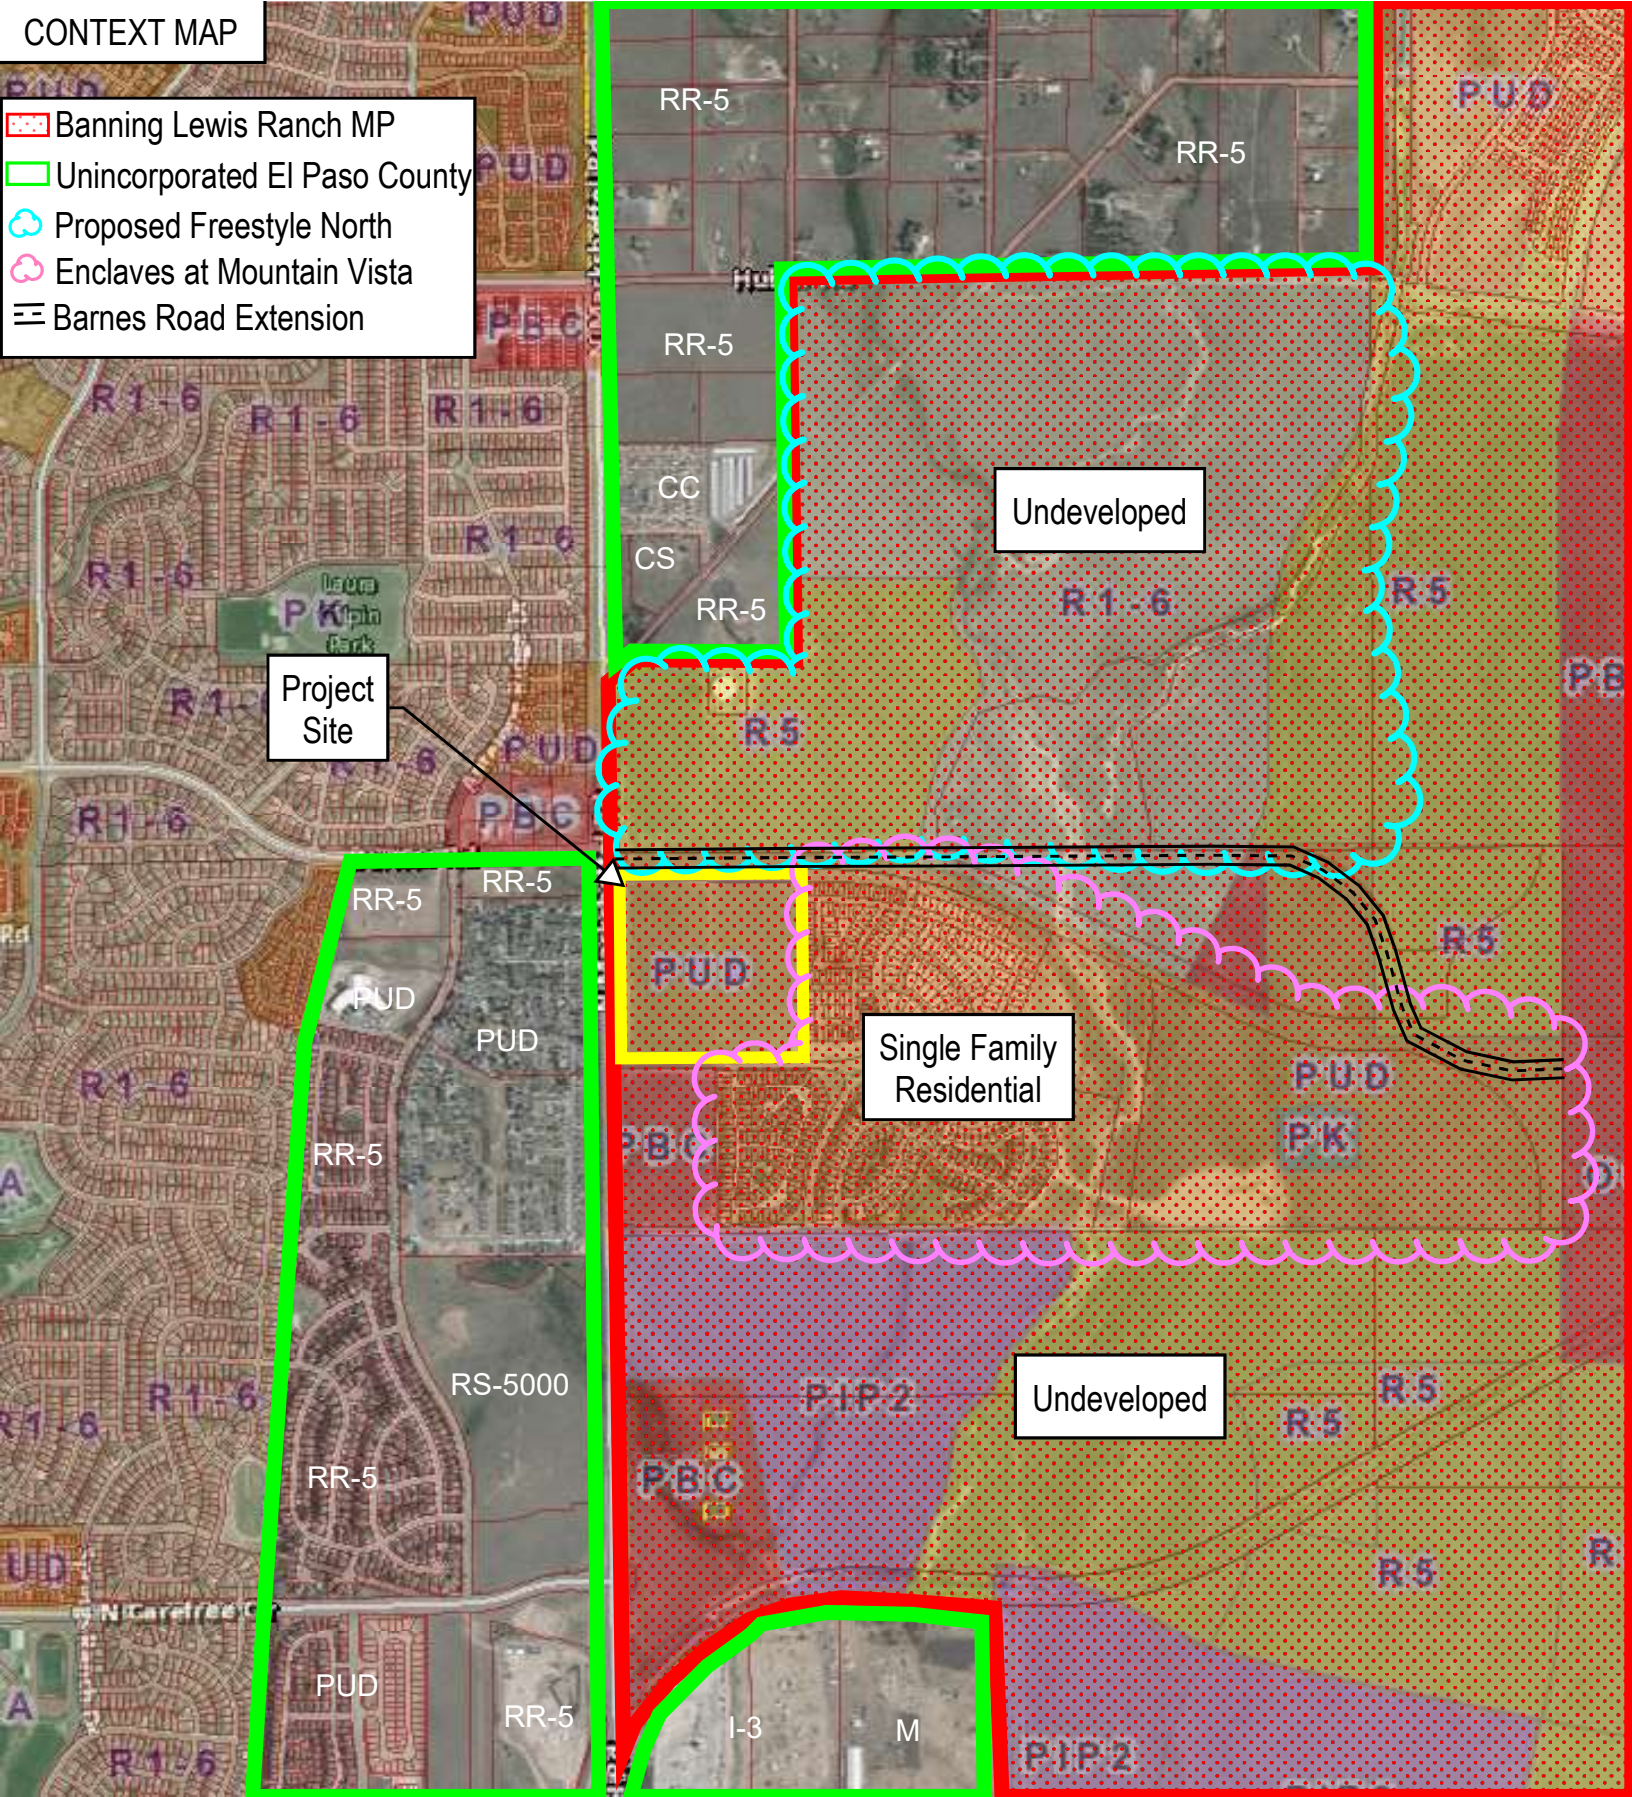

# CONTEXT MAP

-  Banning Lewis Ranch MP
-  Unincorporated El Paso County
-  Proposed Freestyle North
-  Enclaves at Mountain Vista
-  Barnes Road Extension

Project Site

Undeveloped

Single Family Residential

Undeveloped