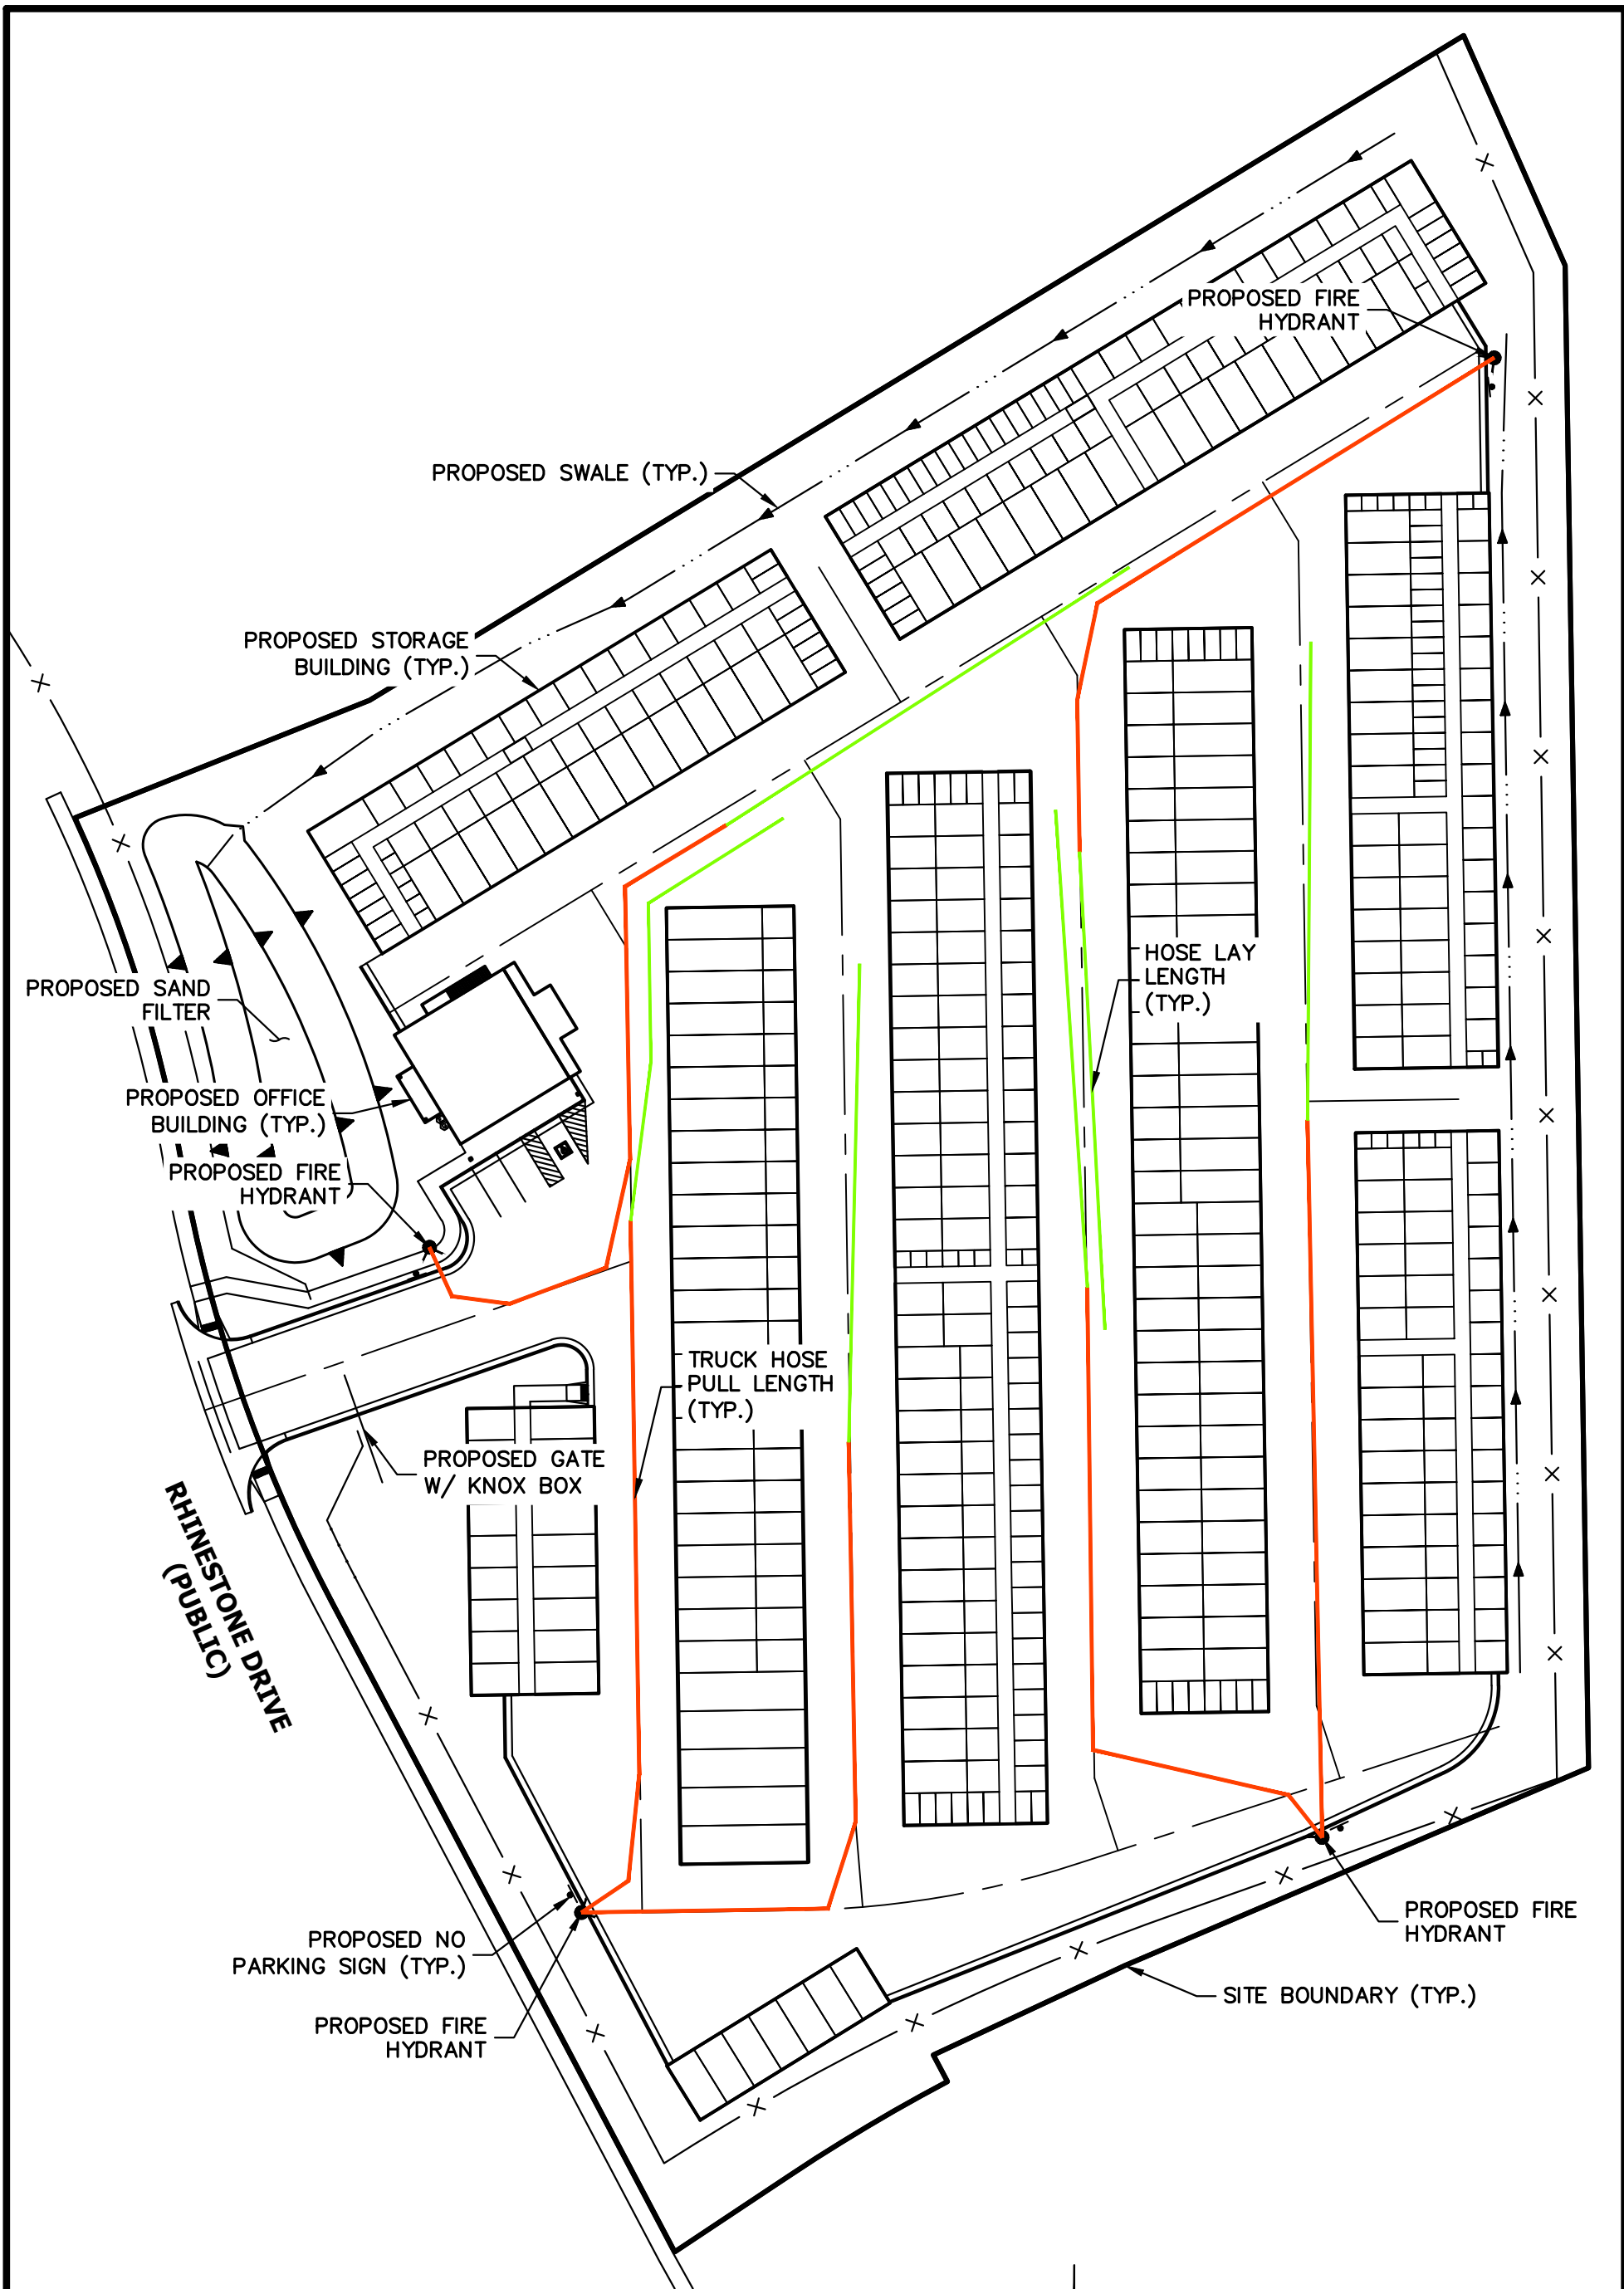

CSFD Apparatus

	feet
Width	: 8.42
Track	: 8.17
Lock to Lock Time	: 5.0
Steering Angle	: 44.0

LEGEND

FRONT TIRE:

REAR TIRE:

VEHICLE BODY:

50 25 0 50

ORIGINAL SCALE: 1" = 50'

TURNING EXHIBIT
 OLD RANCH STORAGE FILING NO. 1
 JOB NO. 25211.00
 05/08/2024
 SHEET 1 OF 1

Centennial 303-740-9393 • Colorado Springs 719-593-2593
 Fort Collins 970-491-9888 • www.jrengineering.com

LEGEND

- TRUCK PULL: —
- HOSE LAY: —

HOSE LAY EXHIBIT
 OLD RANCH STORAGE FILING NO. 1
 JOB NO. 25211.00
 05/08/2024
 SHEET 1 OF 1

Centennial 303-740-9393 • Colorado Springs 719-593-2593
 Fort Collins 970-491-9888 • www.jrengineering.com