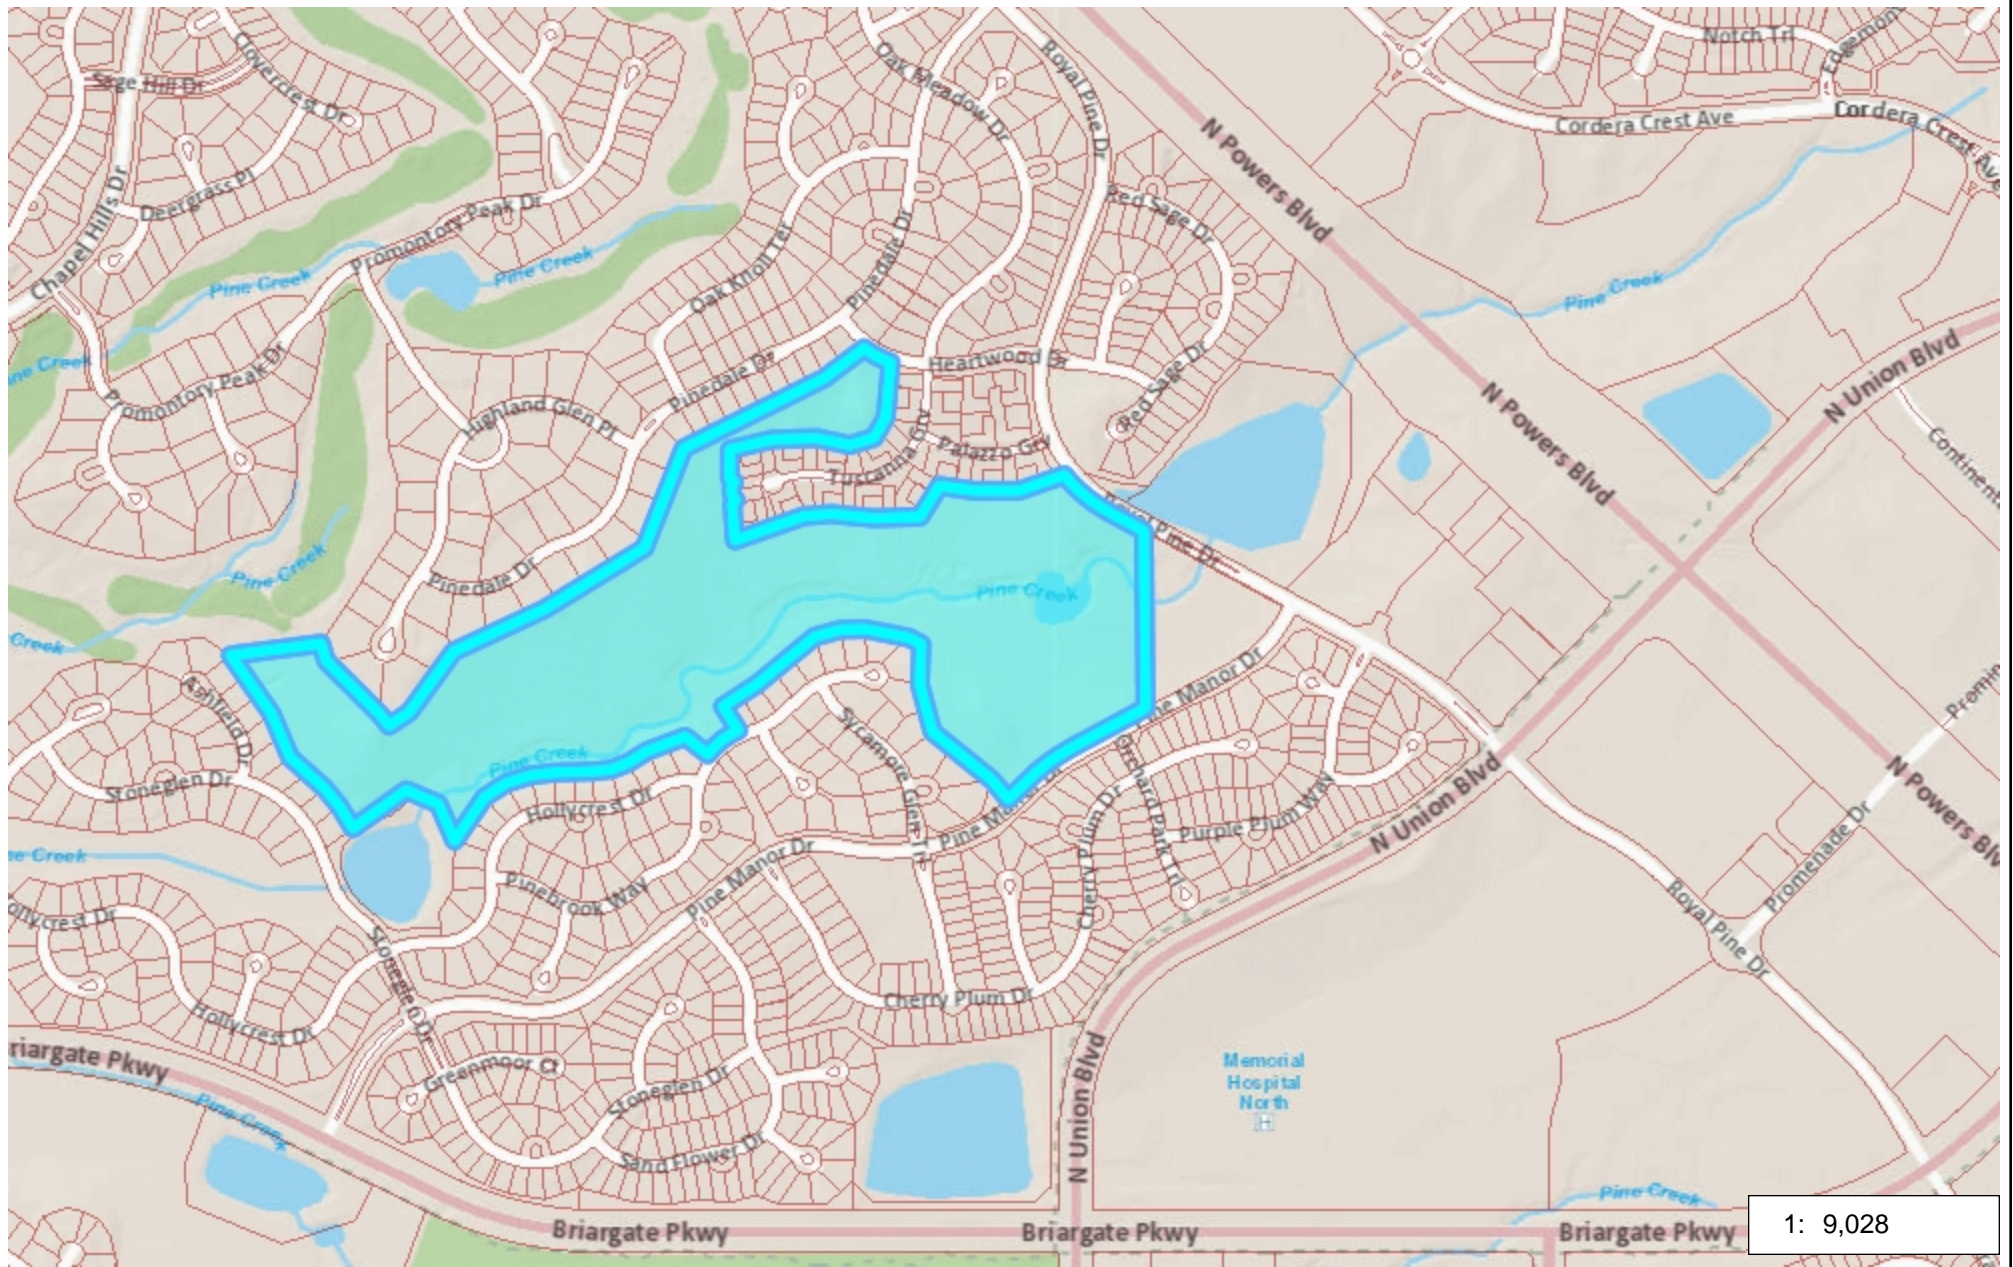

Exhibit C

Donation Property #3

1,504.7   0   752.33   1,504.7 Feet

NAD_1983_StatePlane_Colorado_Central_FIPS_0502_Feet
© Latitude Geographics Group Ltd.