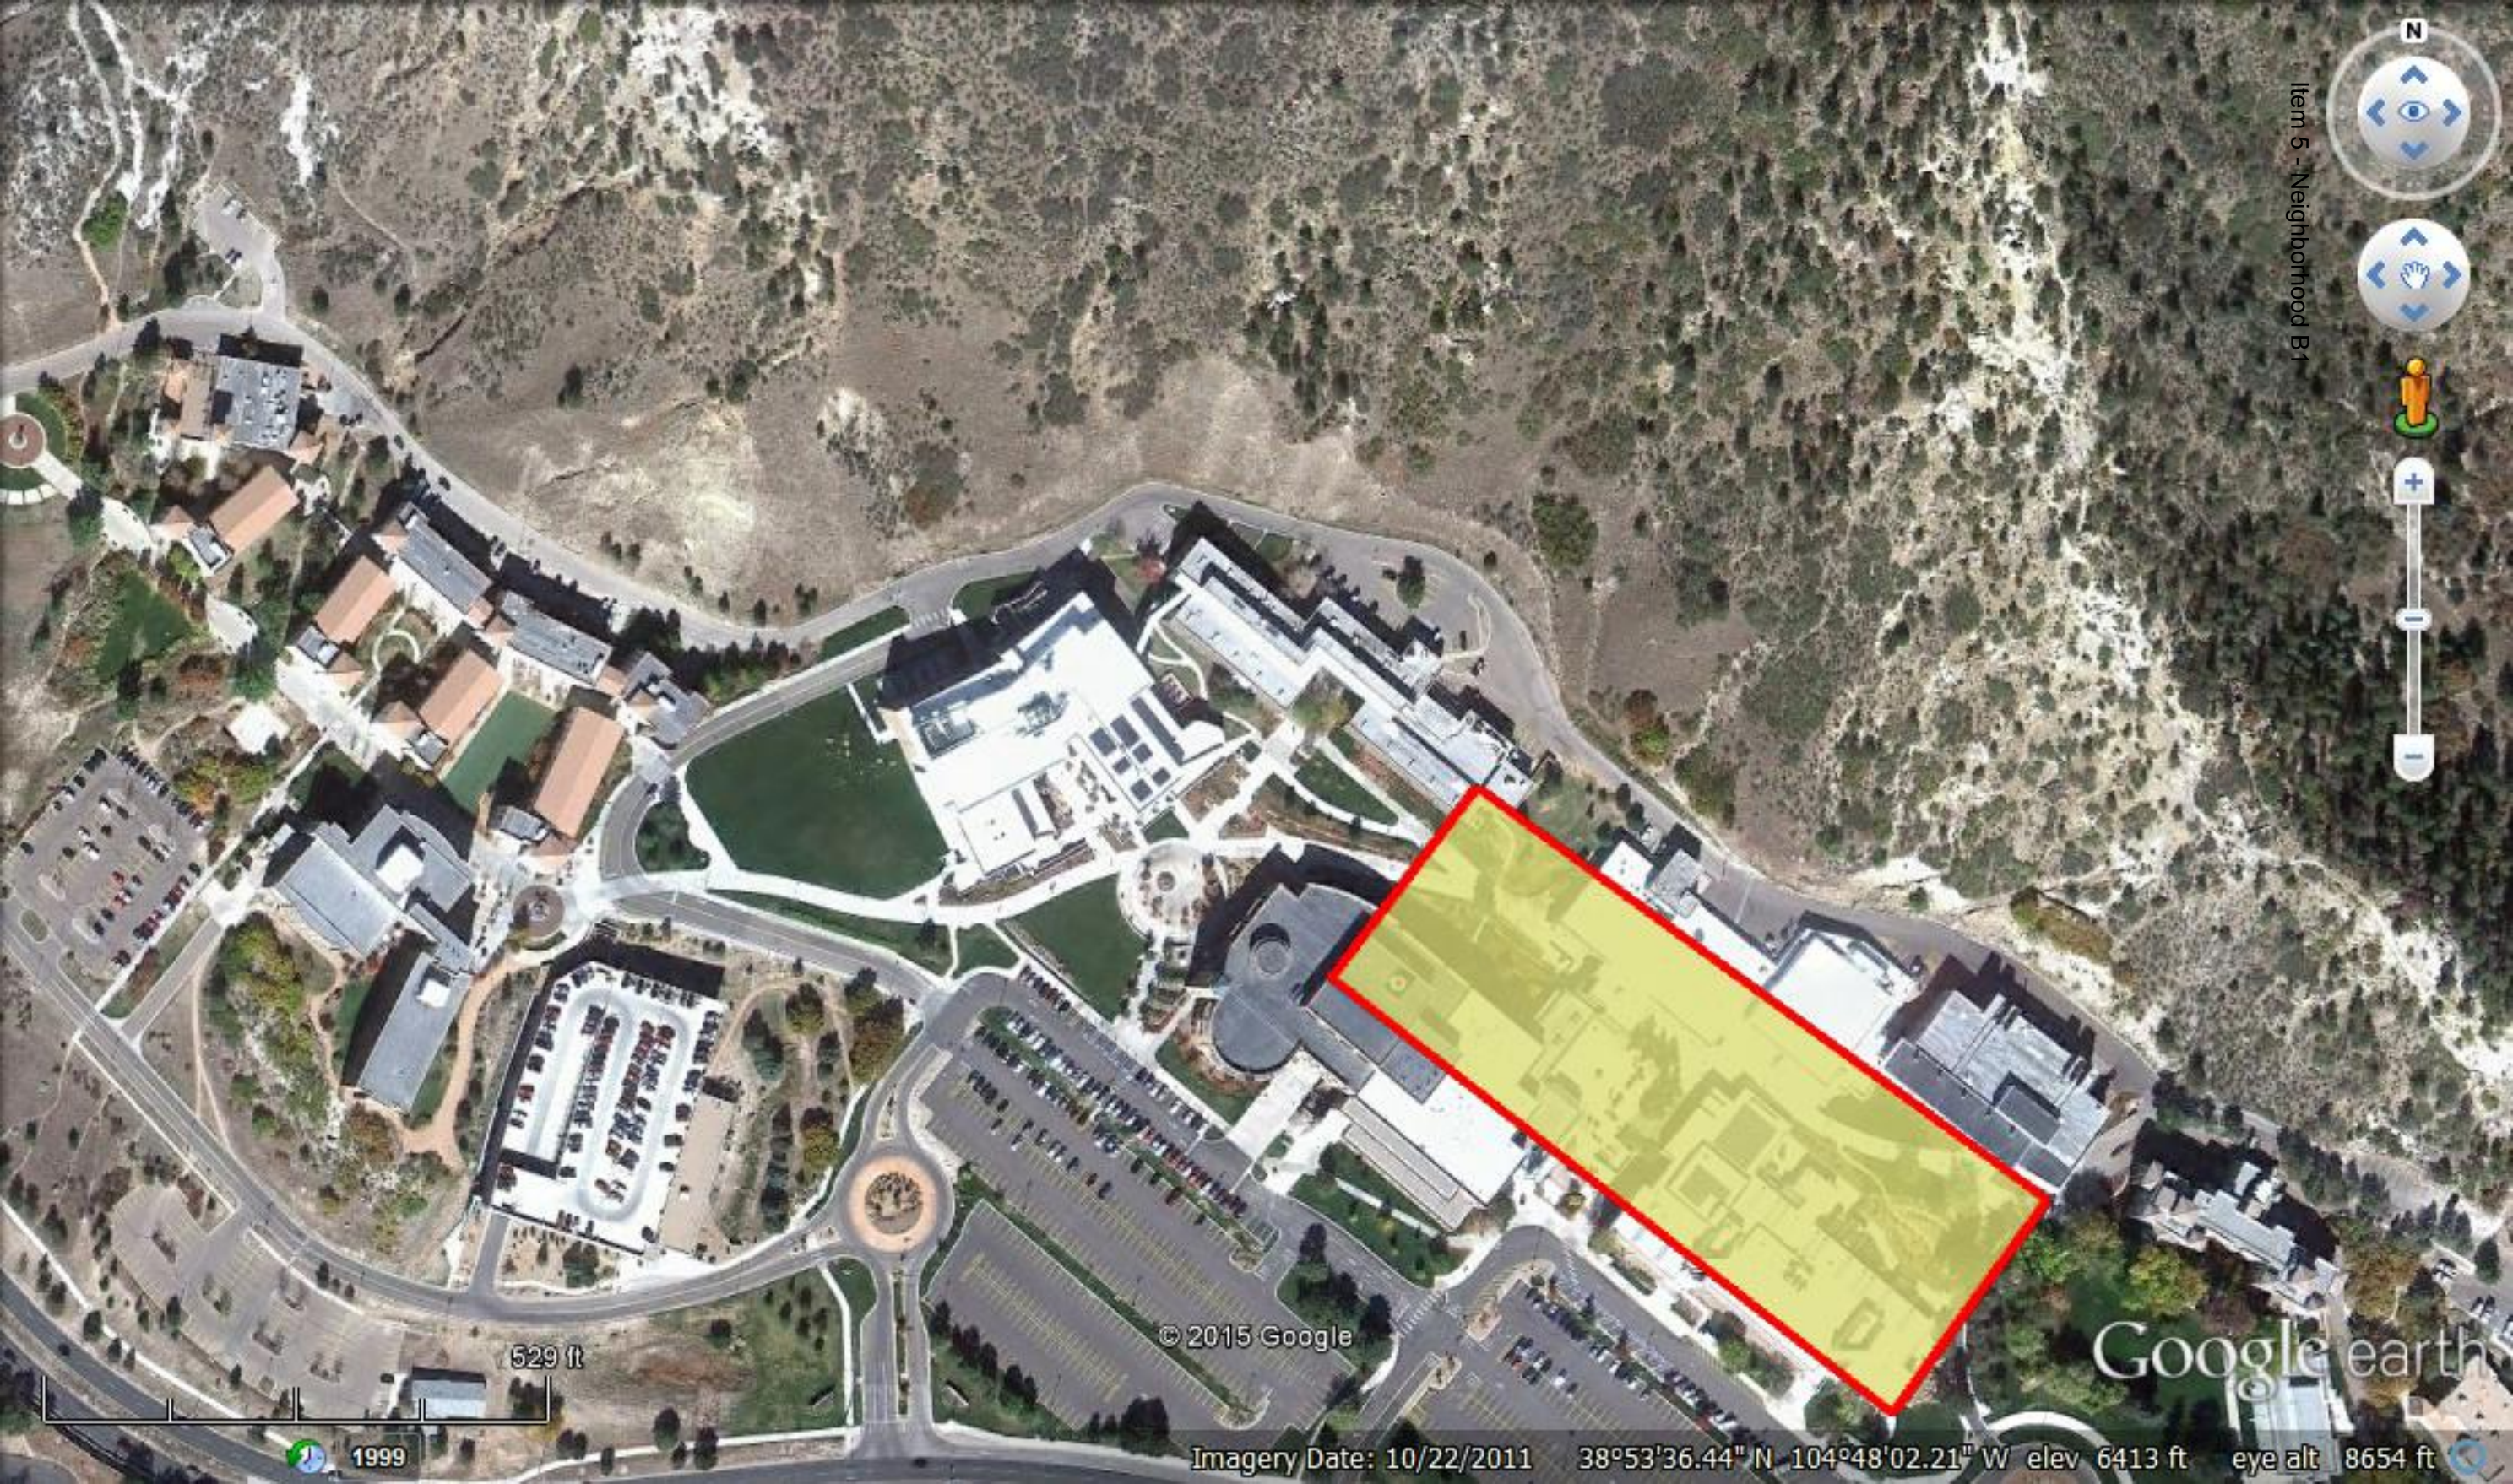

Item 5 - Neighborhood B1

© 2015 Google

Google earth

546 ft

16 Mariposa St 1999

Imagery Date: 10/22/2011 38°53'33.76" N 104°48'22.29" W elev 6344 ft eye alt 8654 ft

Item 5 - Neighborhood B1

529 ft

© 2015 Google

Google earth

1999

Imagery Date: 10/22/2011 38°53'36.44" N 104°48'02.21" W elev 6413 ft eye alt 8654 ft

STOP

ALL WAY

CRAGMOR

STOP

ENTRANCE  
ONLY

NO PARKING  
8 AM - 6 PM  
MON - FRI  
EXCEPT SCHOOL  
BUSSES  
A