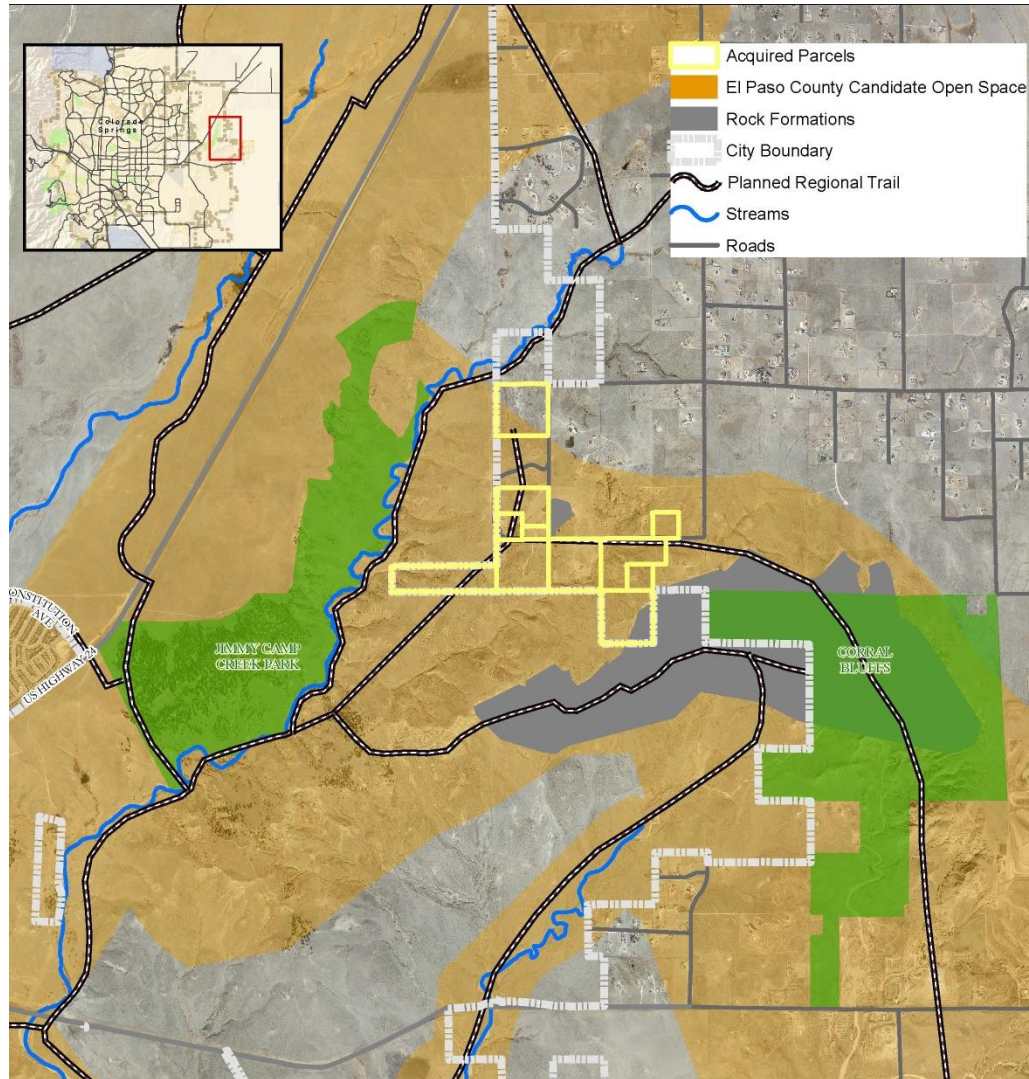

Grant Application

- **Grant request:** \$800,000 in support of acquisition
- **Application due:** August 2019
- **Grant awarded:** December 2019

Jimmy Camp Creek Prairie Preserve

Located
between
Jimmy Camp
Creek
Regional Park
and Corral
Bluffs Open
Space