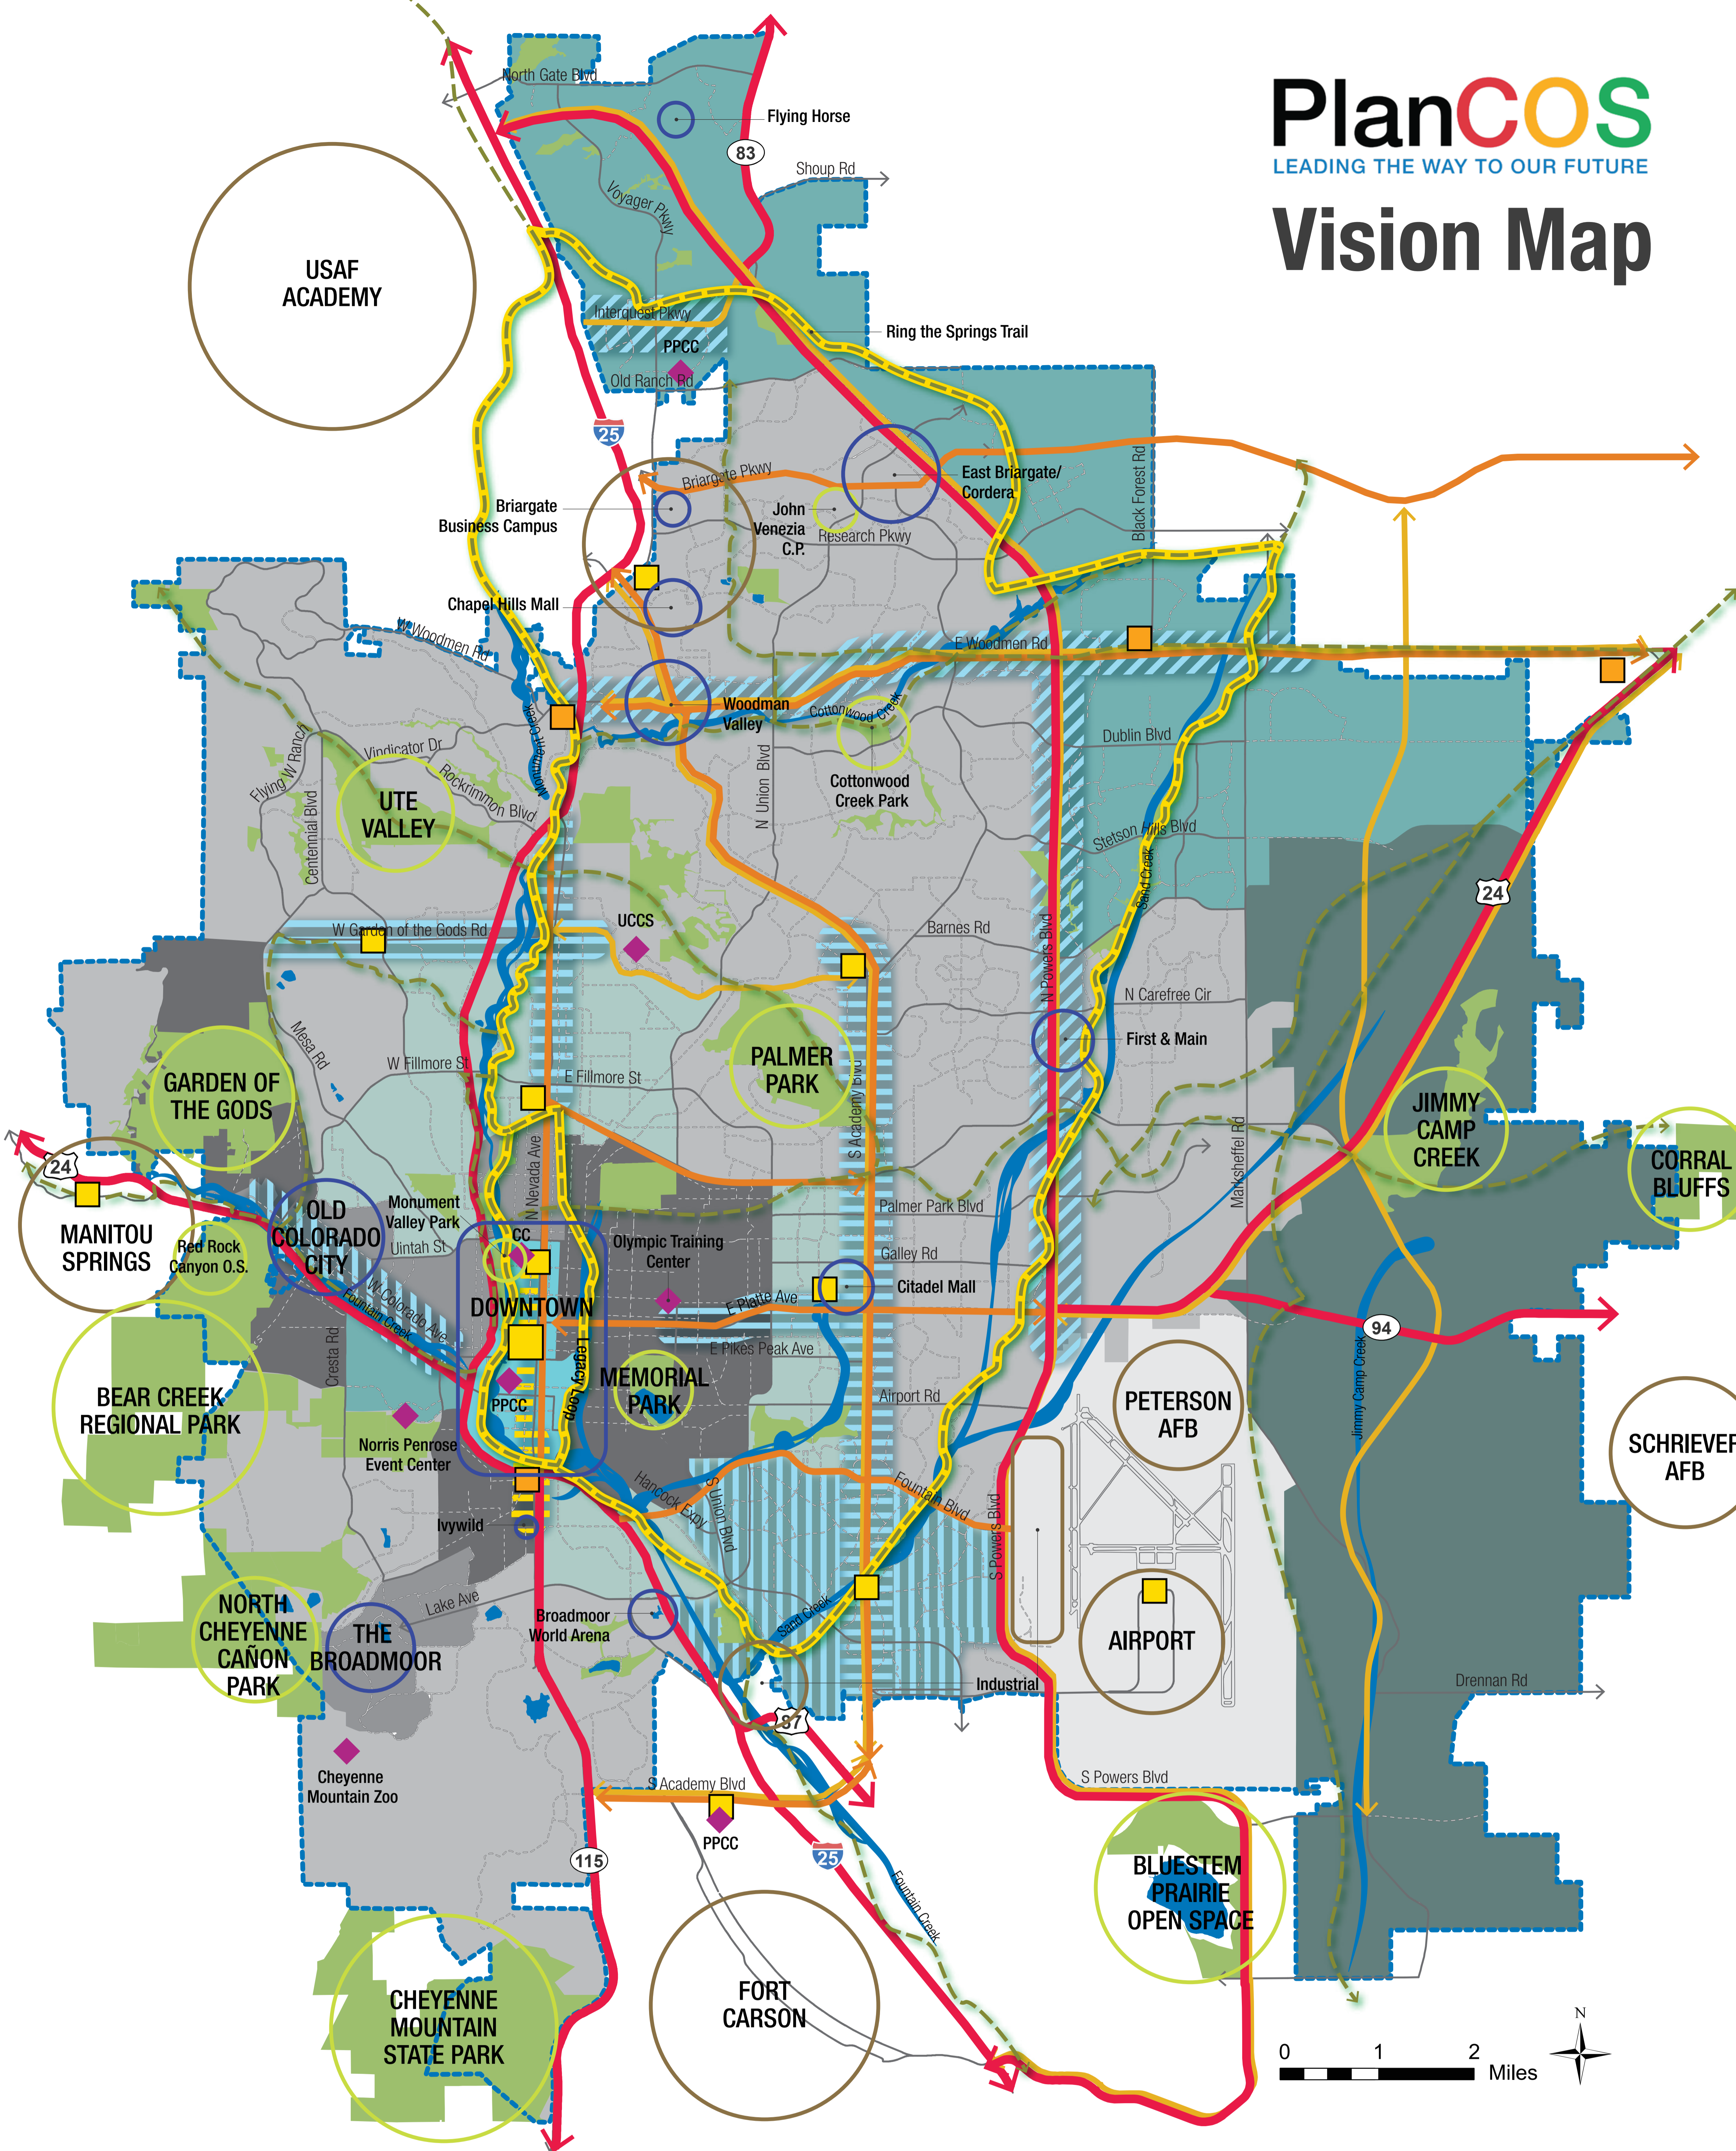

Vision Map

Majestic Landscapes

- Parks & Open Space
- Complete Creeks
- - - Primary Trail Network
- Legacy Loop & Ring the Springs

Thriving Economy

Renowned Culture

Activity Centers

- Mature/Redeveloping
- New/Developing
- Reinvestment Area & Community Hub

Strong Connections

- Intercity Corridors
- City Priority Corridors
- Smart Corridor
- - - Bike Network
- Park-N-Ride
- Transit Hub

Vibrant Neighborhoods

- Downtown
- Established Historic Neighborhood
- Established Traditional Neighborhood
- Established Suburban Neighborhood
- Changing Neighborhood
- Newer Developing Neighborhood
- Future Neighborhood
- Airport

Note: This map depicts a unified city boundary, including enclaves of land that have not yet been annexed.