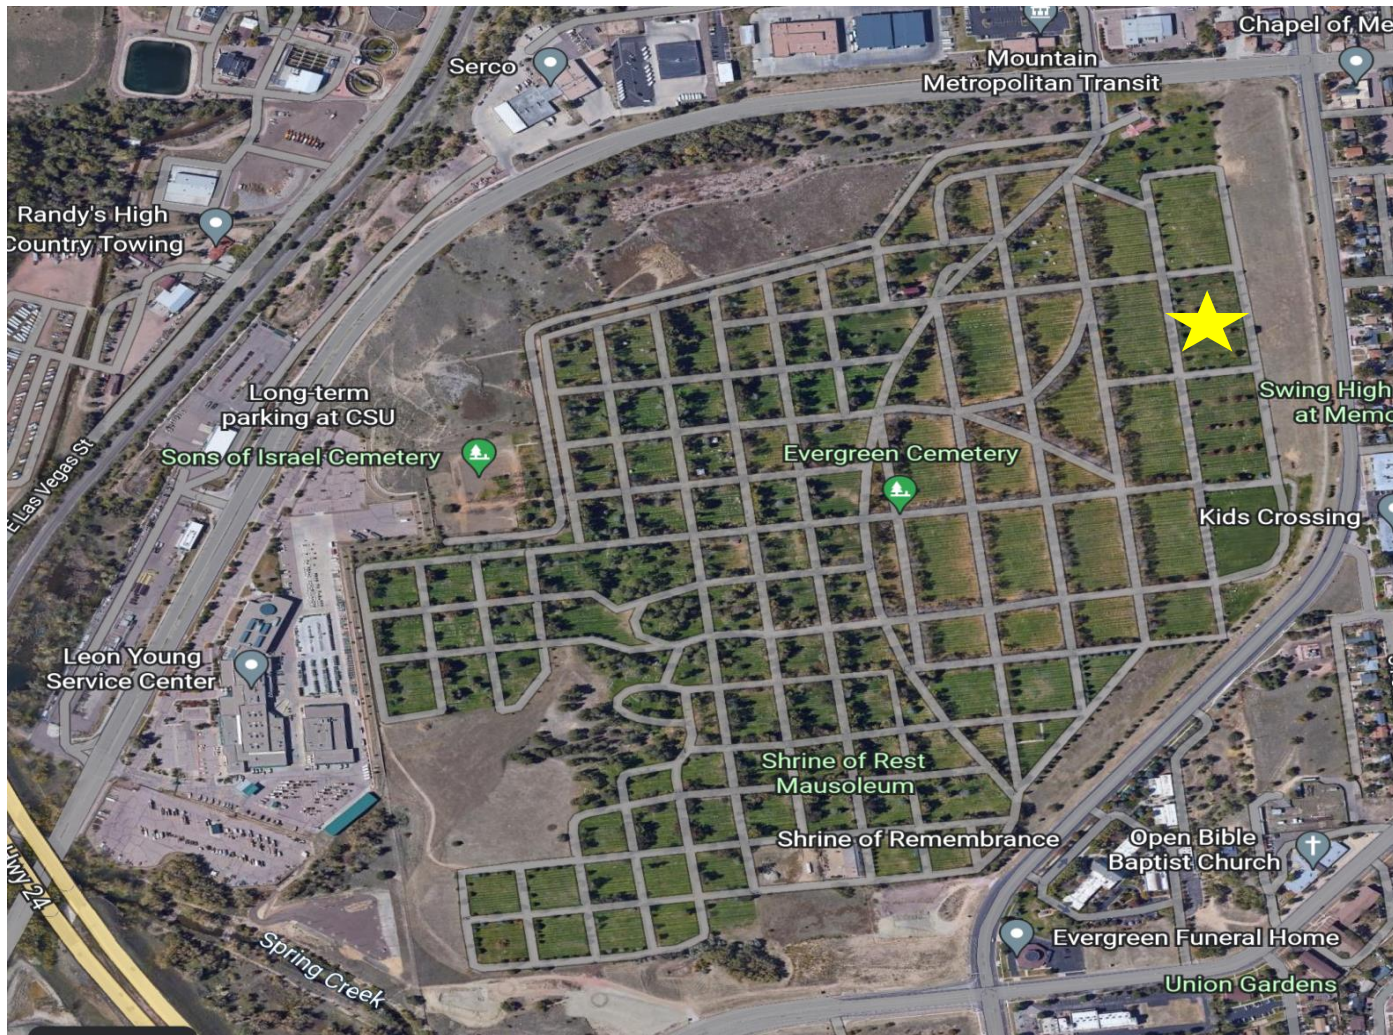

CEMETERY ENTERPRISE – NEW COLUMBARIA AT EVERGREEN

City Council Work Session
April 8, 2024

Kim King, Assistant Director
Parks, Recreation and Cultural Services

Evergreen Cemetery

- 1875 – Evergreen established
- 1993 – Evergreen placed on National Register of Historic Places
- 185 acres
- Approx 85,000 occupied spaces
- 30 to 40 years of inventory remaining – 8000 spaces within developed areas
- 5 acres undeveloped

Columbaria Location

Columbaria Examples

Columbarium Schematic

Columbarium 2, Side A
Niches 1-24

Questions?

“A cemetery is a museum that tells the story of a community” – Landscape Architecture Magazine, Sept 2015