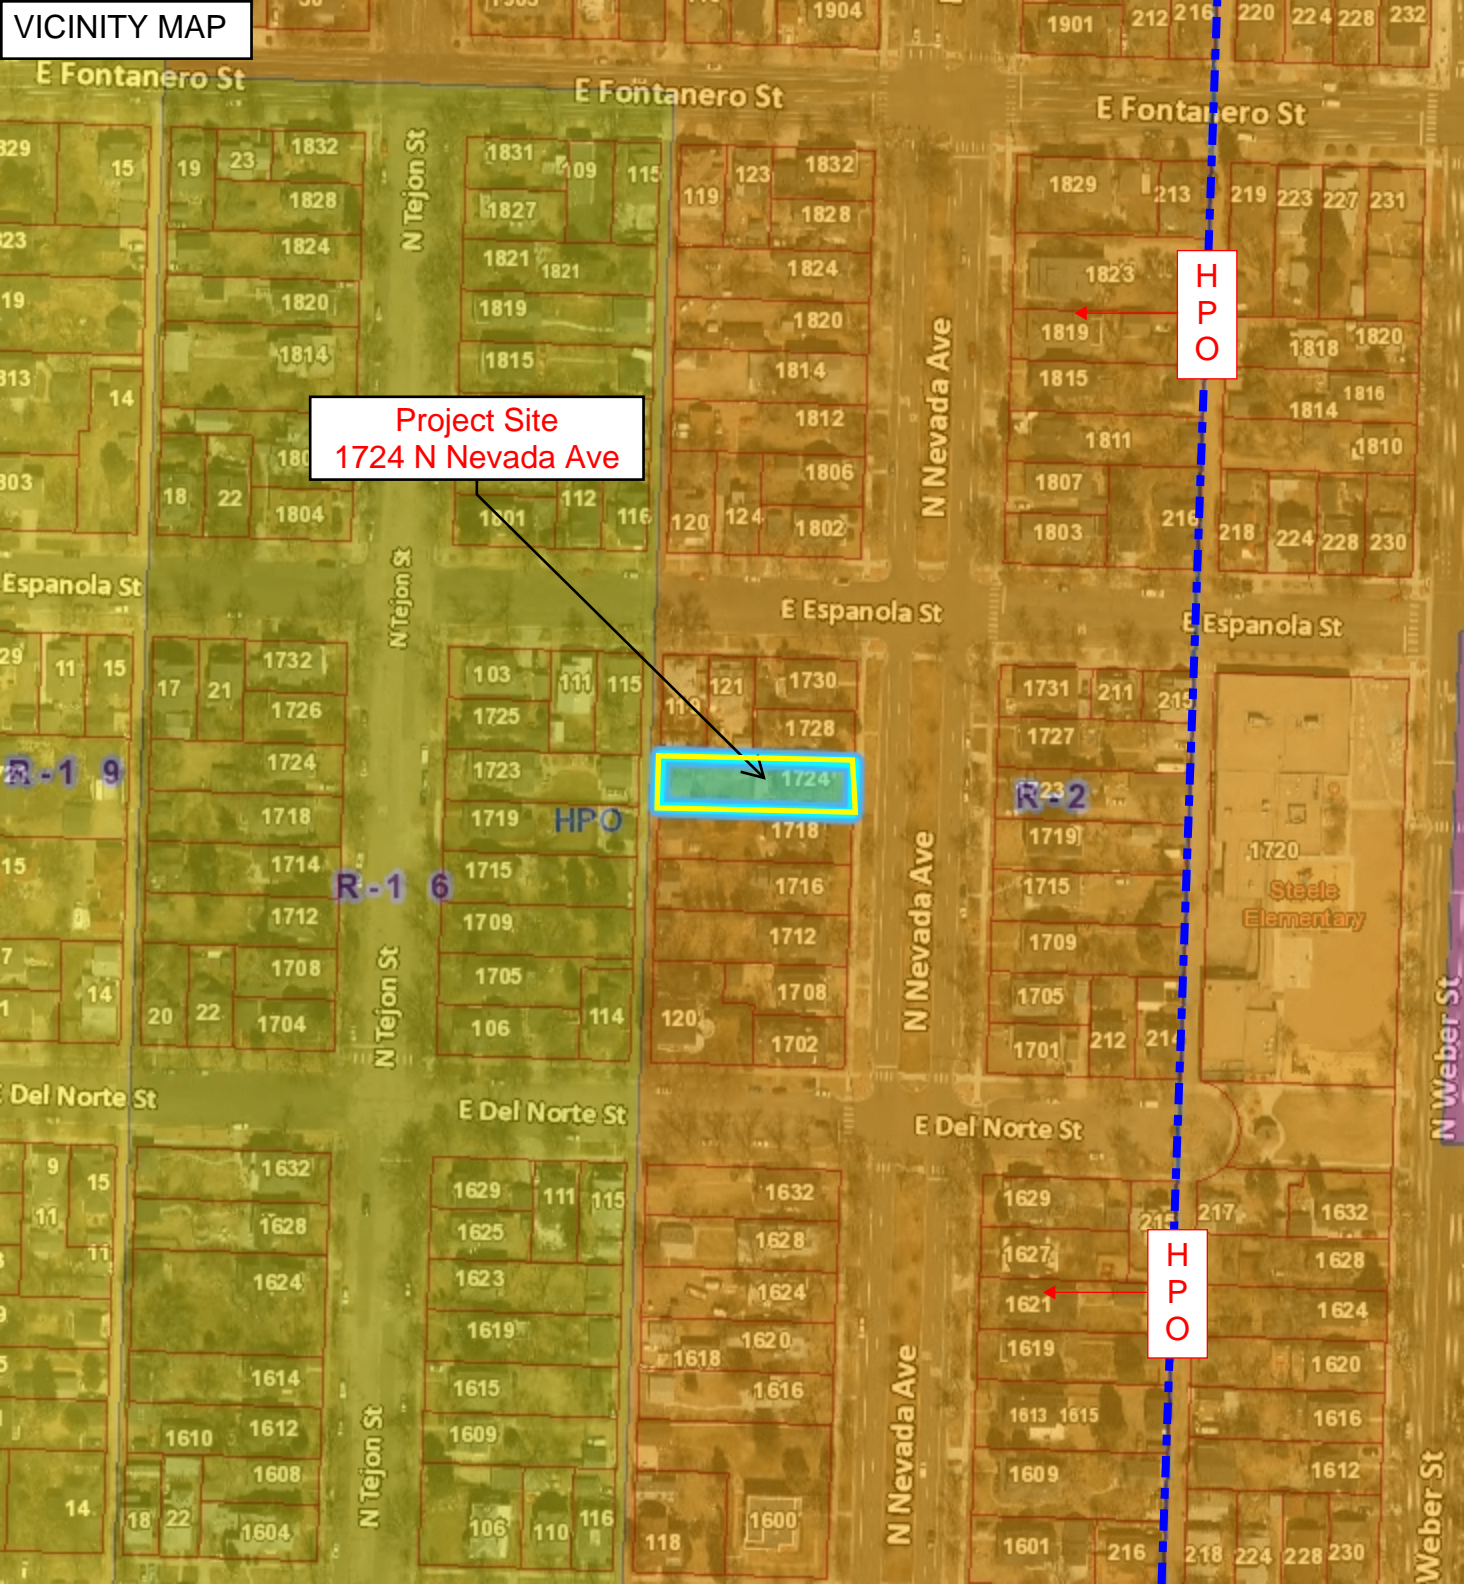

VICINITY MAP

Project Site  
1724 N Nevada Ave

1724

H  
P  
O

R-23

R-1 6

HPO

H  
P  
O

Steele  
Elementary