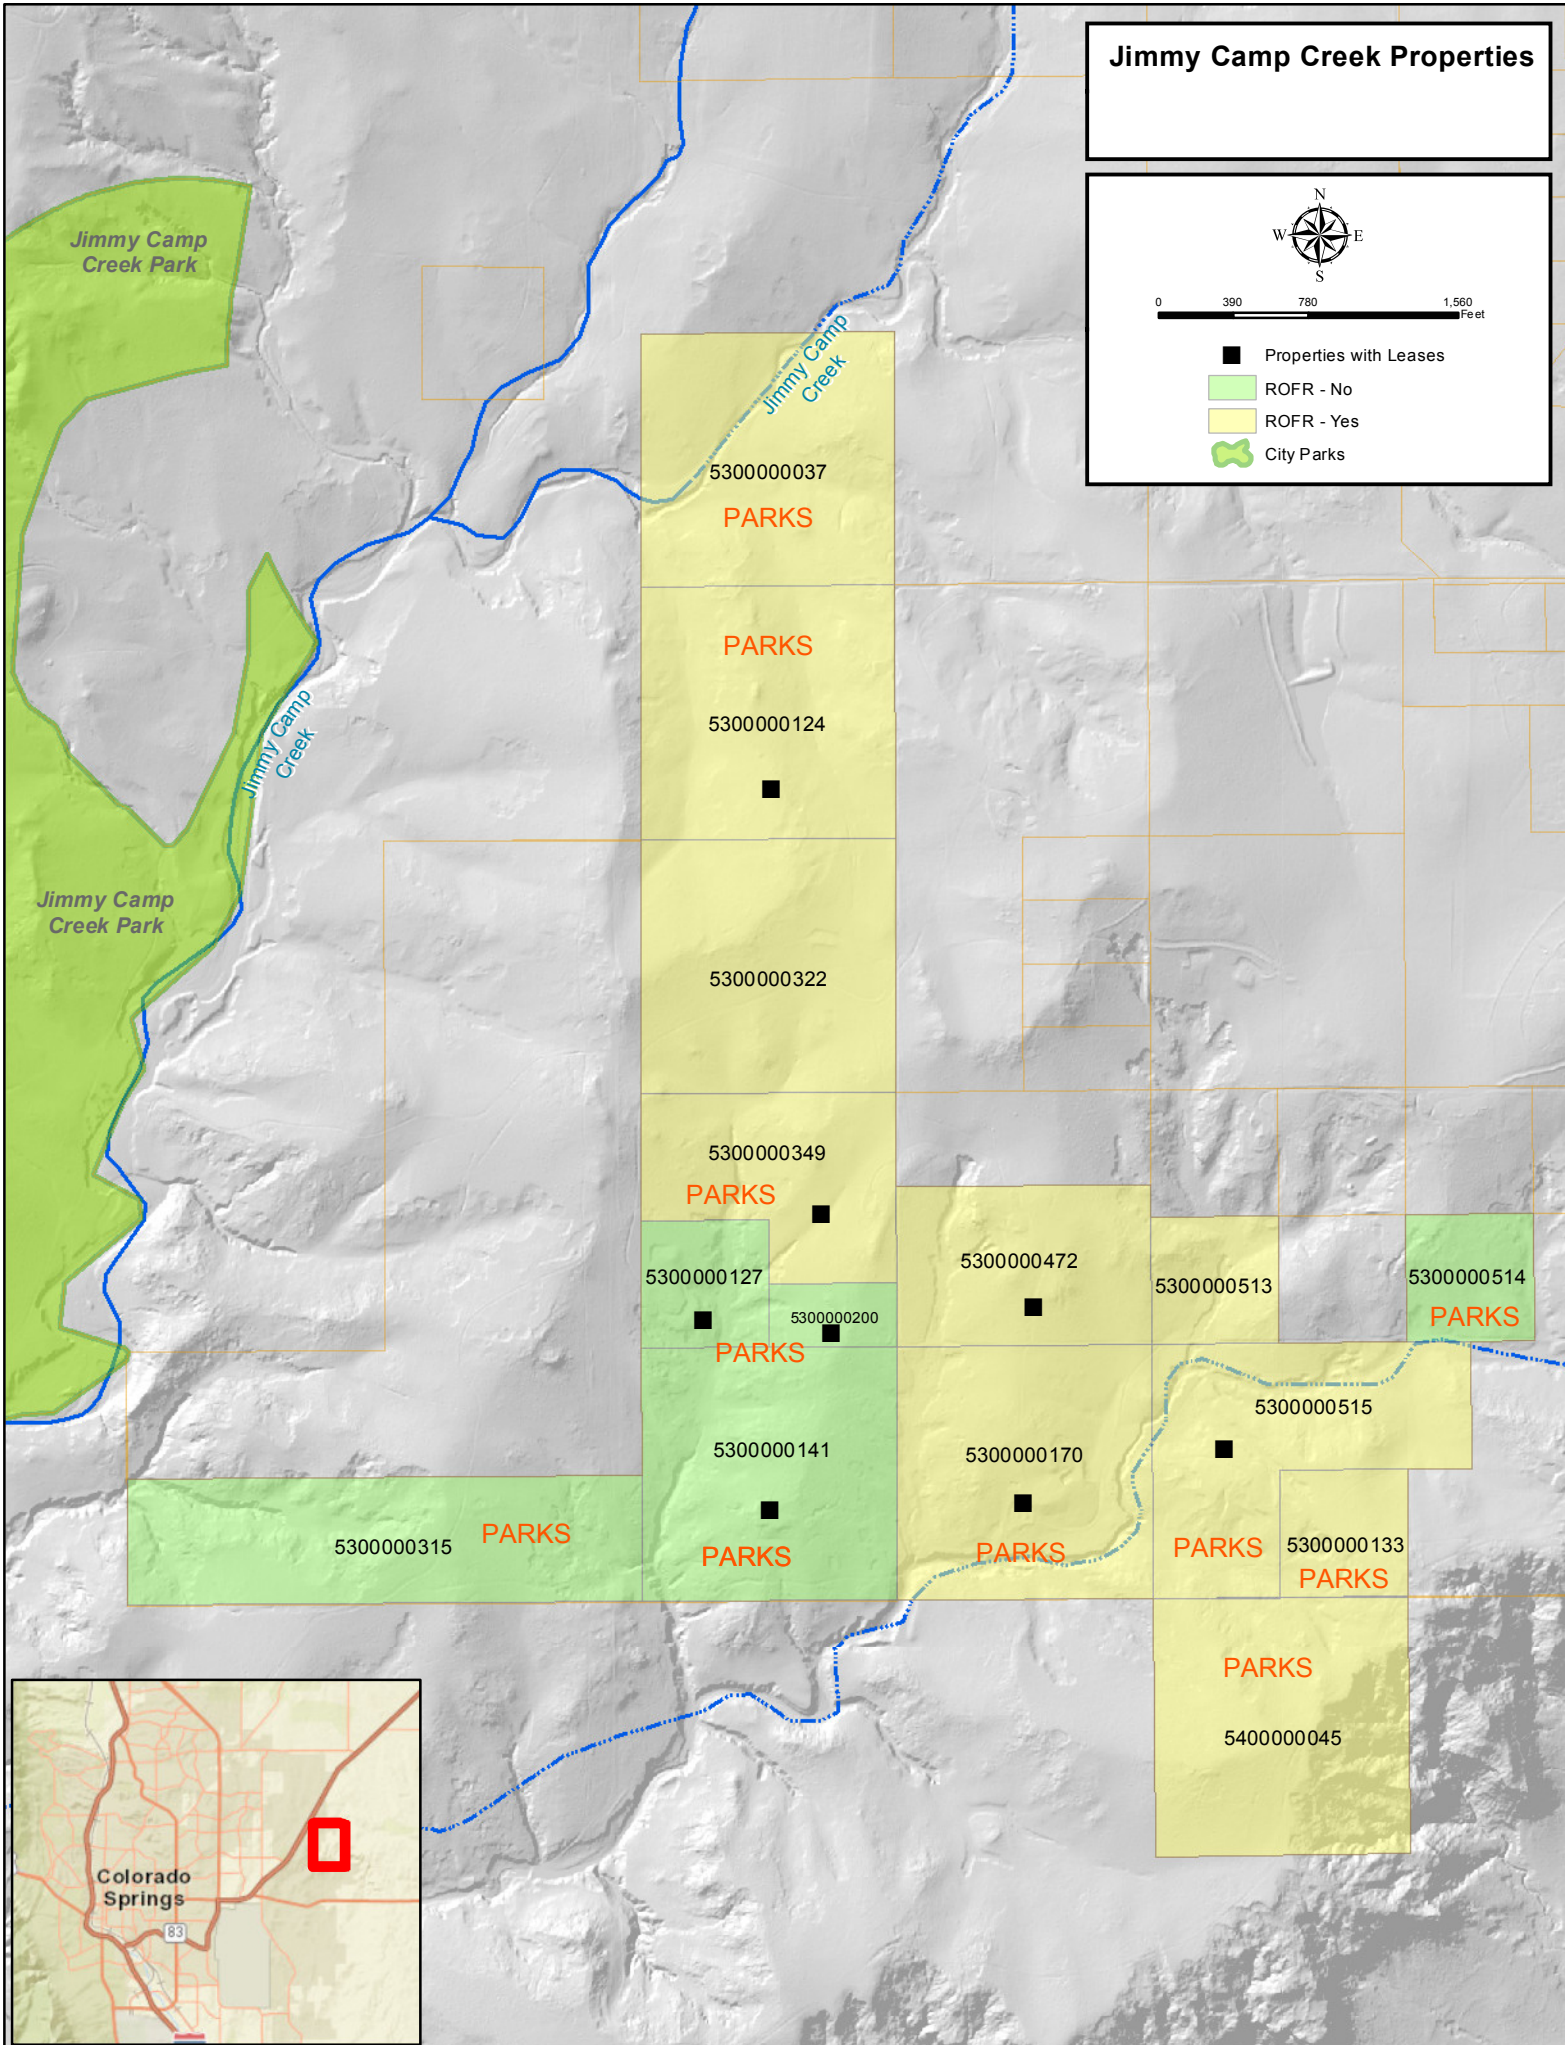

# Jimmy Camp Creek Properties

- Properties with Leases
- ROFR - No
- ROFR - Yes
- City Parks

5300000037  
**PARKS**

**PARKS**  
5300000124

5300000322

5300000349  
**PARKS**

5300000127  
**PARKS**  
5300000200  
5300000141  
**PARKS**

5300000315  
**PARKS**

5300000472

5300000170  
**PARKS**

**PARKS**  
5400000045

5300000513

5300000515  
**PARKS**

5300000133  
**PARKS**

5300000514  
**PARKS**