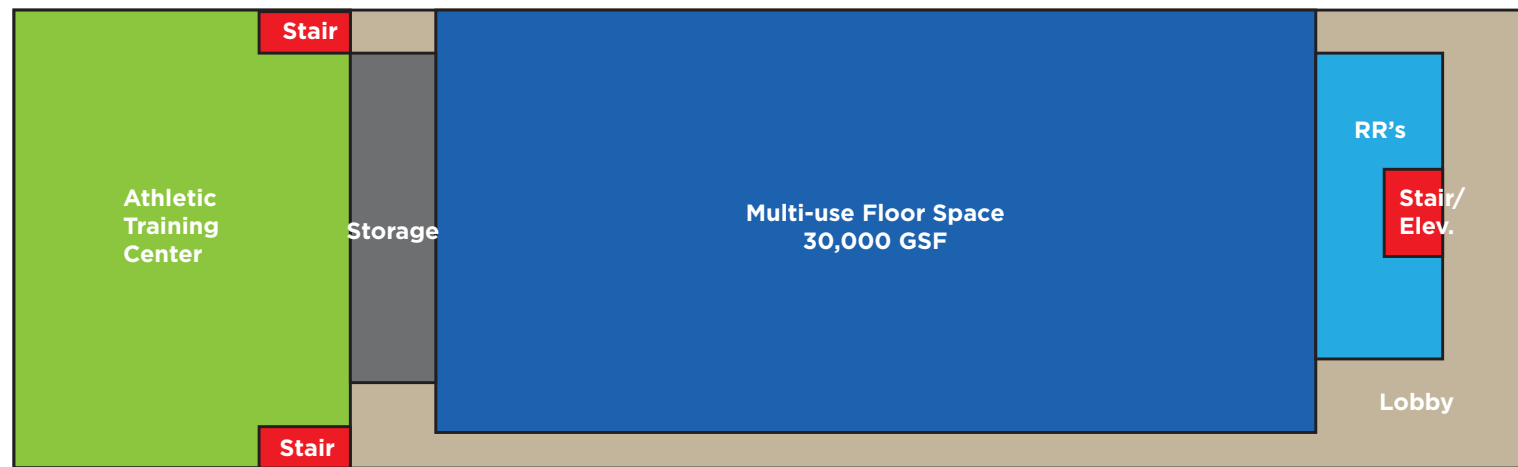

Colorado Springs Stadium Study

December 20, 2017

Upper Level +36'

Concept Section

Street Level +15'

Main Entry at Street Level (Antlers Place)

Concept Plans- Preliminary

Colorado Springs Stadium Study

December 20, 2017

**Upper Level**

**Street Level**

**Concept Section**

Main Entry at Street Level (Antlers Place)

Outdoor Concourse

**Field Level**

**Concept Plans- Preliminary**