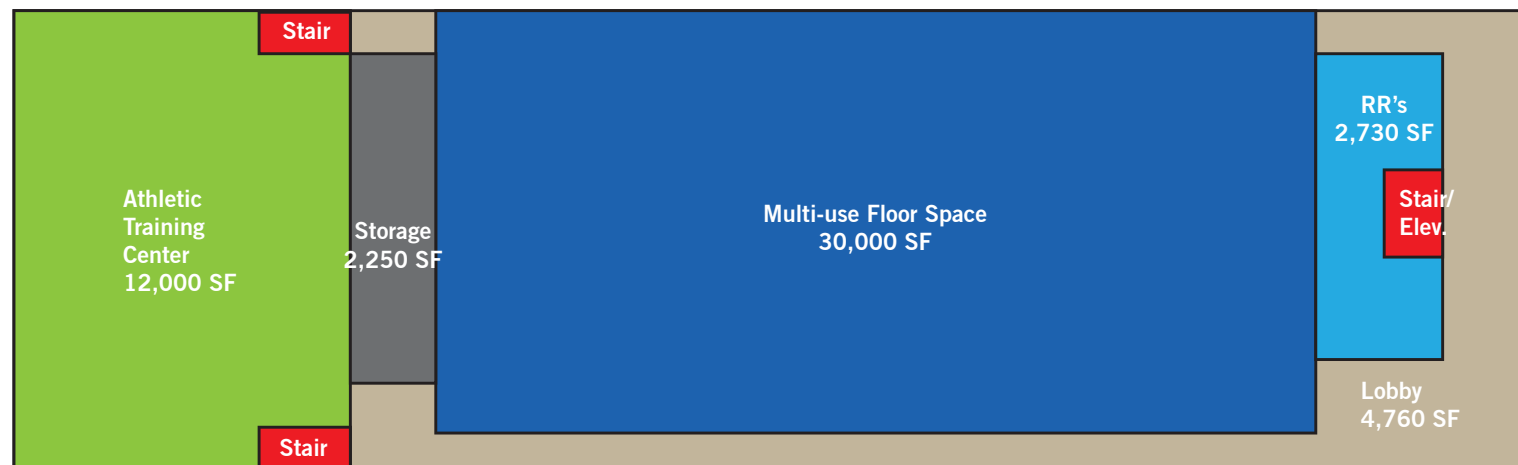

Colorado Springs Stadium Study

December 20, 2017

Upper Level +36'

Concept Section

Street Level +15'

Main Entry at Street Level (Antlers Place)

Concept Plans- Preliminary

Colorado Springs Stadium Study

December 20, 2017

**Upper Level**

**Street Level**

**Concept Section**

Main Entry at Street Level (Antlers Place)

Outdoor Concourse

**Field Level**

**Concept Plans- Preliminary**