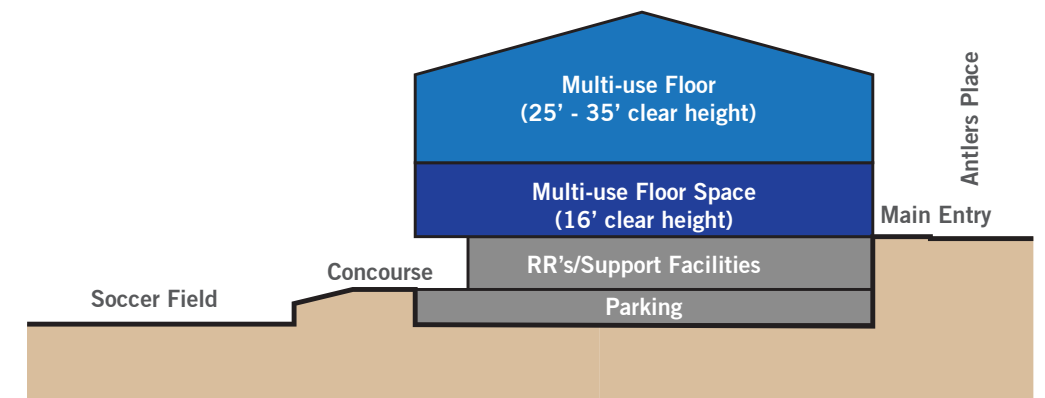

North

Colorado Springs  
**Stadium Study**

June 16, 2017

**Massing Study 3**

Field Level +00'

Parking Level -11'

Concept Section

Concept Plans- Preliminary

Colorado Springs Stadium Study

December 20, 2017

Upper Level +36'

Concept Section

Street Level +15'

Main Entry at Street Level (Antlers Place)

Concept Plans- Preliminary

Colorado Springs Stadium Study

December 20, 2017

**Upper Level**

**Street Level**

**Concept Section**

Main Entry at Street Level (Antlers Place)

Outdoor Concourse

**Field Level**

**Concept Plans- Preliminary**