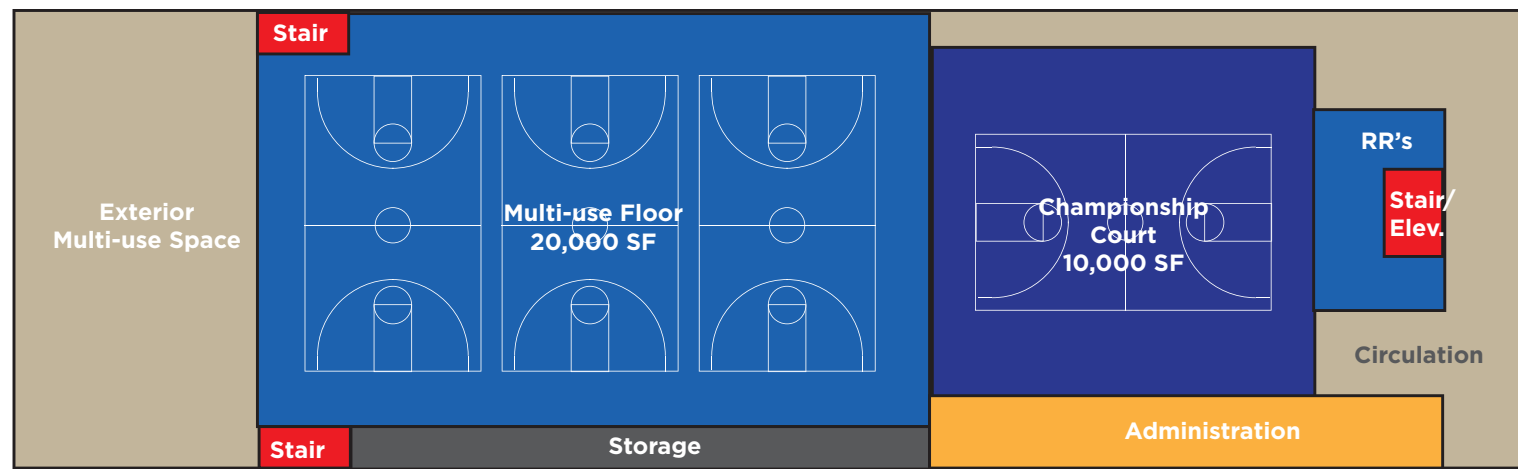

Colorado Springs Stadium Study

December 20, 2017

Upper Level +36'

Concept Section

Street Level +15'

Main Entry at Street Level (Antlers Place)

Concept Plans- Preliminary

Colorado Springs Stadium Study

December 20, 2017

**Upper Level**

**Street Level**

**Concept Section**

Main Entry at Street Level (Antlers Place)

Outdoor Concourse

**Field Level**

**Concept Plans- Preliminary**