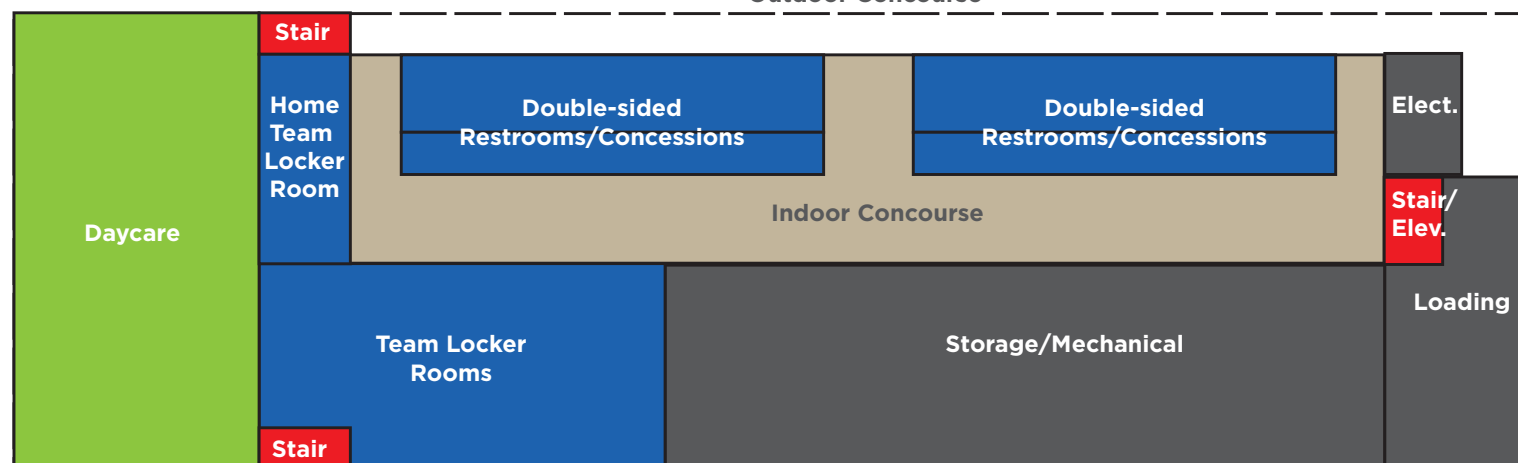

Colorado Springs Stadium Study

December 20, 2017

Upper Level +36'

Concept Section

Street Level +15'

Main Entry at Street Level (Antlers Place)

Concept Plans- Preliminary

Colorado Springs Stadium Study

December 20, 2017

**Upper Level**

**Street Level**

**Concept Section**

Main Entry at Street Level (Antlers Place)

Outdoor Concourse

**Field Level**

**Concept Plans- Preliminary**

Colorado Springs  
**Stadium Study**

December 13, 2017