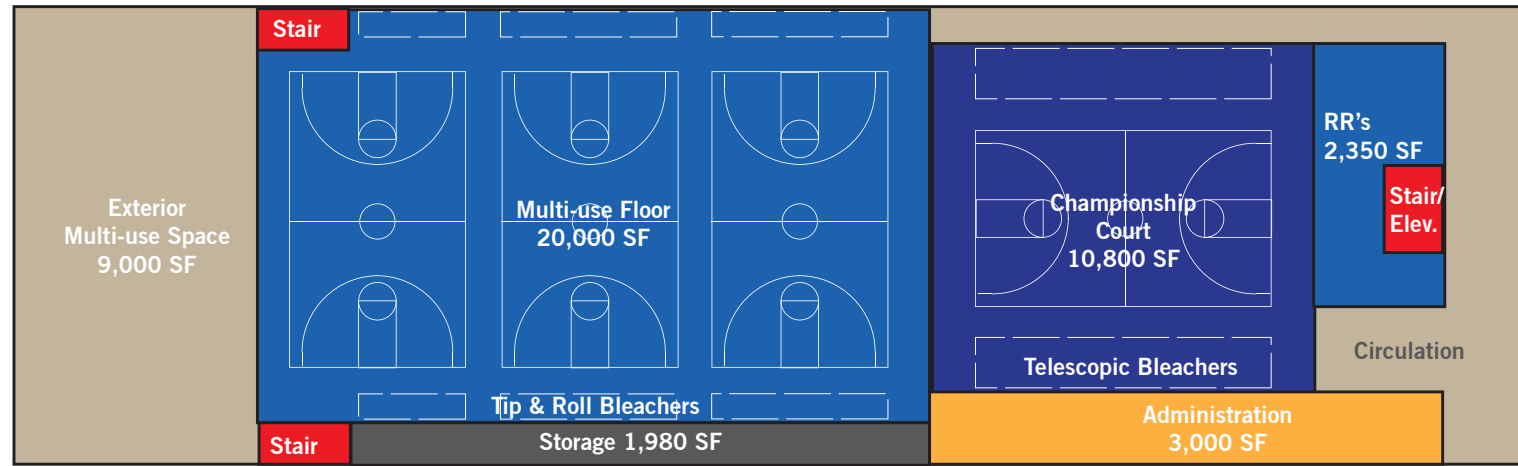

North

Colorado Springs  
**Stadium Study**

June 16, 2017

**Massing Study 3**

Field Level +00'

Parking Level -11'

Concept Section

Concept Plans- Preliminary

Colorado Springs Stadium Study

December 20, 2017

Upper Level +36'

Concept Section

Street Level +15'

Main Entry at Street Level (Antlers Place)

Concept Plans- Preliminary

Colorado Springs Stadium Study

December 20, 2017

**Upper Level**

**Street Level**

**Concept Section**

Main Entry at Street Level (Antlers Place)

Outdoor Concourse

**Field Level**

**Concept Plans- Preliminary**