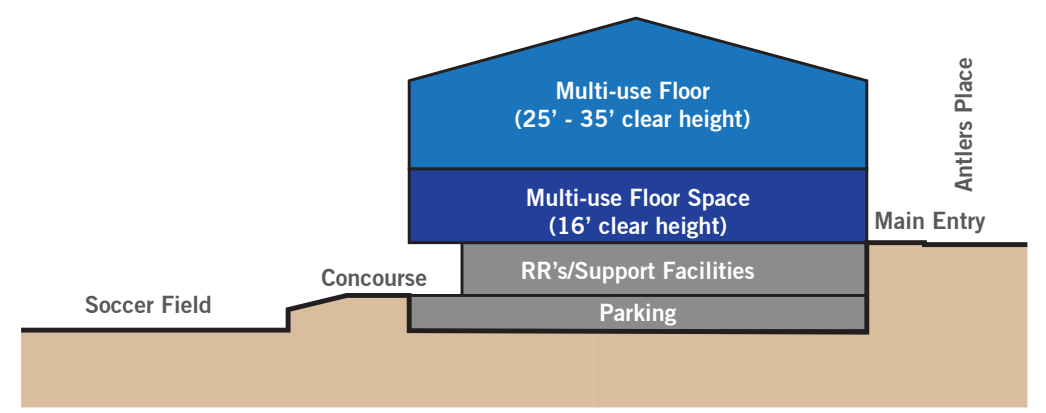

North

Colorado Springs  
**Stadium Study**

June 16, 2017

**Massing Study 3**

Field Level +00'

Parking Level -11'

Concept Section

Concept Plans- Preliminary

Colorado Springs Stadium Study

December 20, 2017

Upper Level +36'

Concept Section

Street Level +15'

Main Entry at Street Level (Antlers Place)

Concept Plans- Preliminary

Colorado Springs Stadium Study

December 20, 2017

**Upper Level**

**Street Level**

**Concept Section**

Main Entry at Street Level (Antlers Place)

Outdoor Concourse

**Field Level**

**Concept Plans- Preliminary**