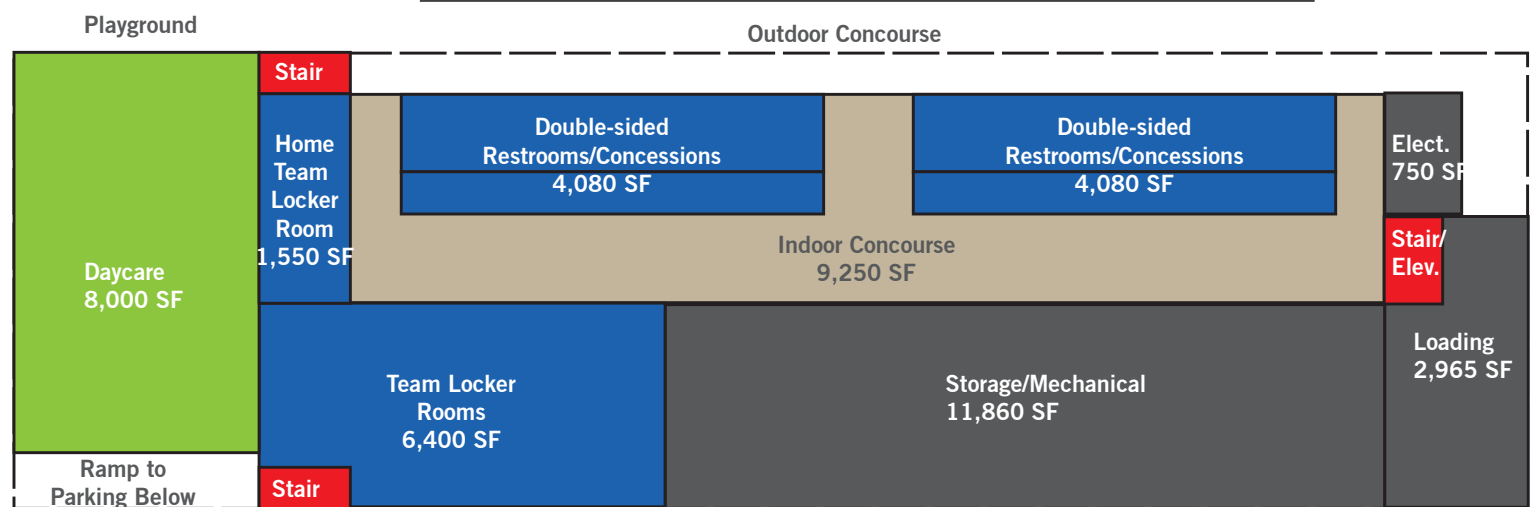

North

Colorado Springs  
**Stadium Study**

June 16, 2017

**Massing Study 3**

Field Level +00'

Parking Level -11'

Concept Section

Concept Plans- Preliminary

Colorado Springs Stadium Study

December 20, 2017

Upper Level +36'

Concept Section

Street Level +15'

Main Entry at Street Level (Antlers Place)

Concept Plans- Preliminary

Colorado Springs Stadium Study

December 20, 2017

**Upper Level**

**Street Level**

**Concept Section**

Main Entry at Street Level (Antlers Place)

Outdoor Concourse

**Field Level**

**Concept Plans- Preliminary**