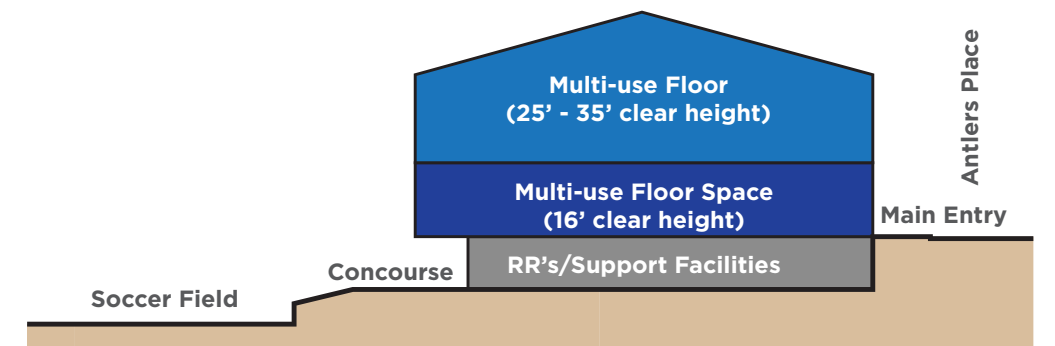

Colorado Springs Stadium Study

December 20, 2017

Upper Level +36'

Concept Section

Street Level +15'

Main Entry at Street Level (Antlers Place)

Concept Plans- Preliminary

Colorado Springs Stadium Study

December 20, 2017

**Upper Level**

**Street Level**

**Concept Section**

Main Entry at Street Level (Antlers Place)

Outdoor Concourse

**Field Level**

**Concept Plans- Preliminary**

Colorado Springs  
**Stadium Study**

December 13, 2017