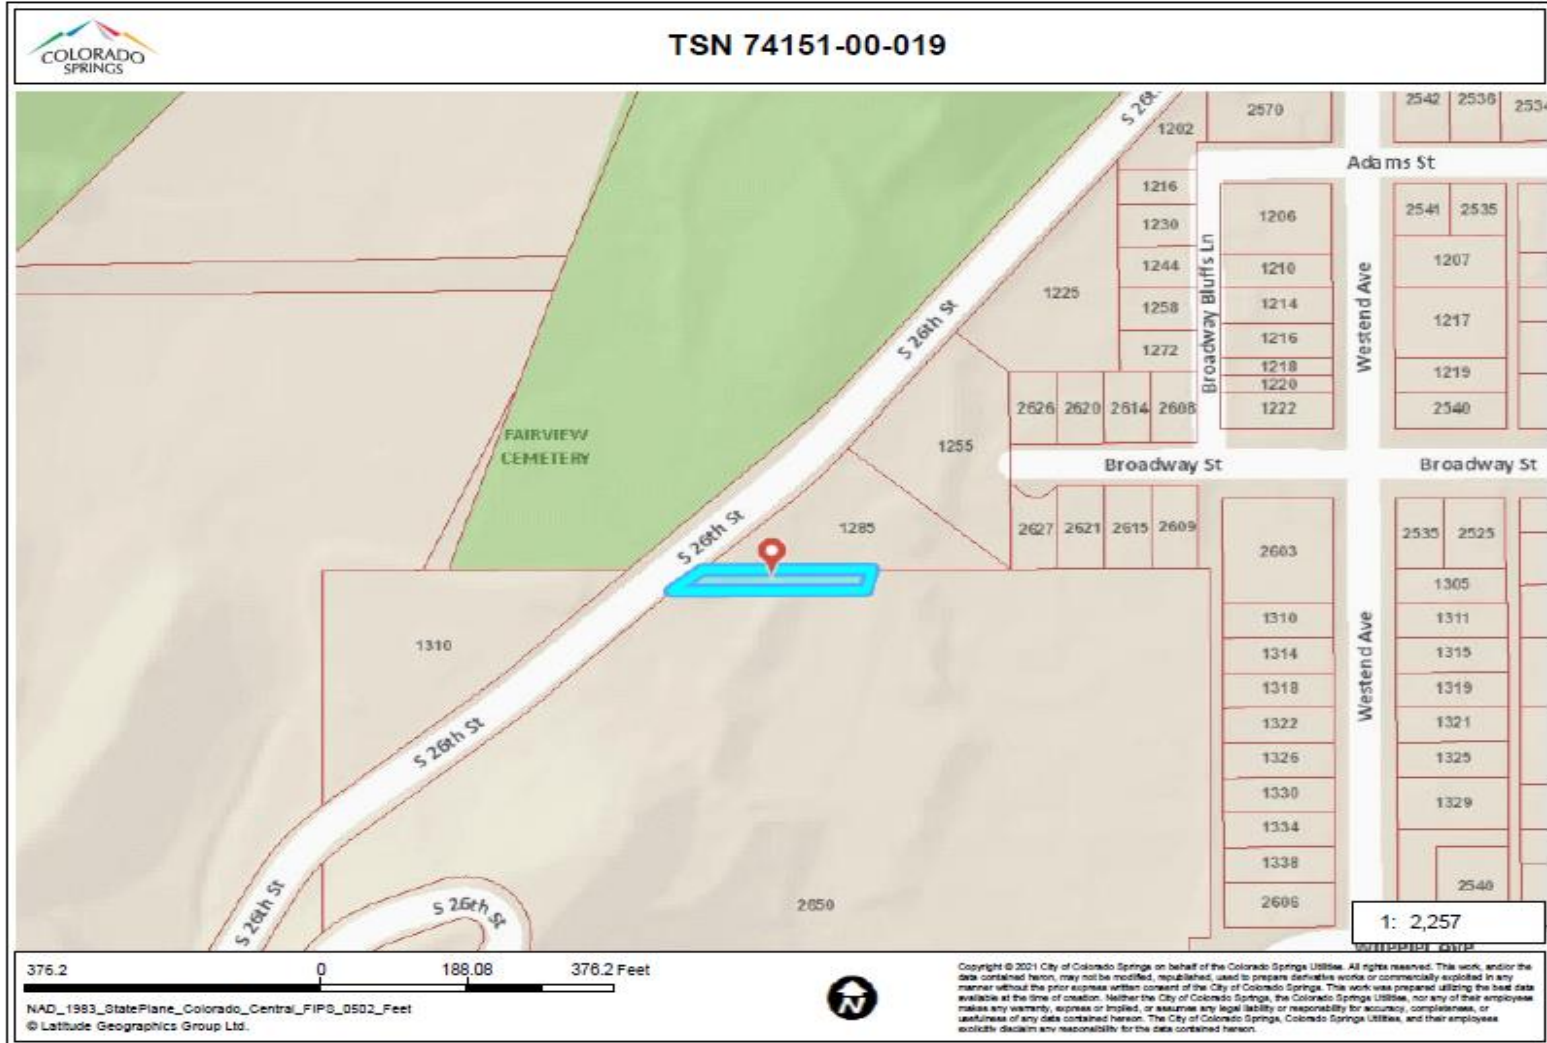

Disposal of Surplus Land Owned by the Cemetery Enterprise

November 22, 2021

Kim King, Recreation and Administration
Manager

Parks, Recreation and Cultural Services

Parcel Location

Parcel Views