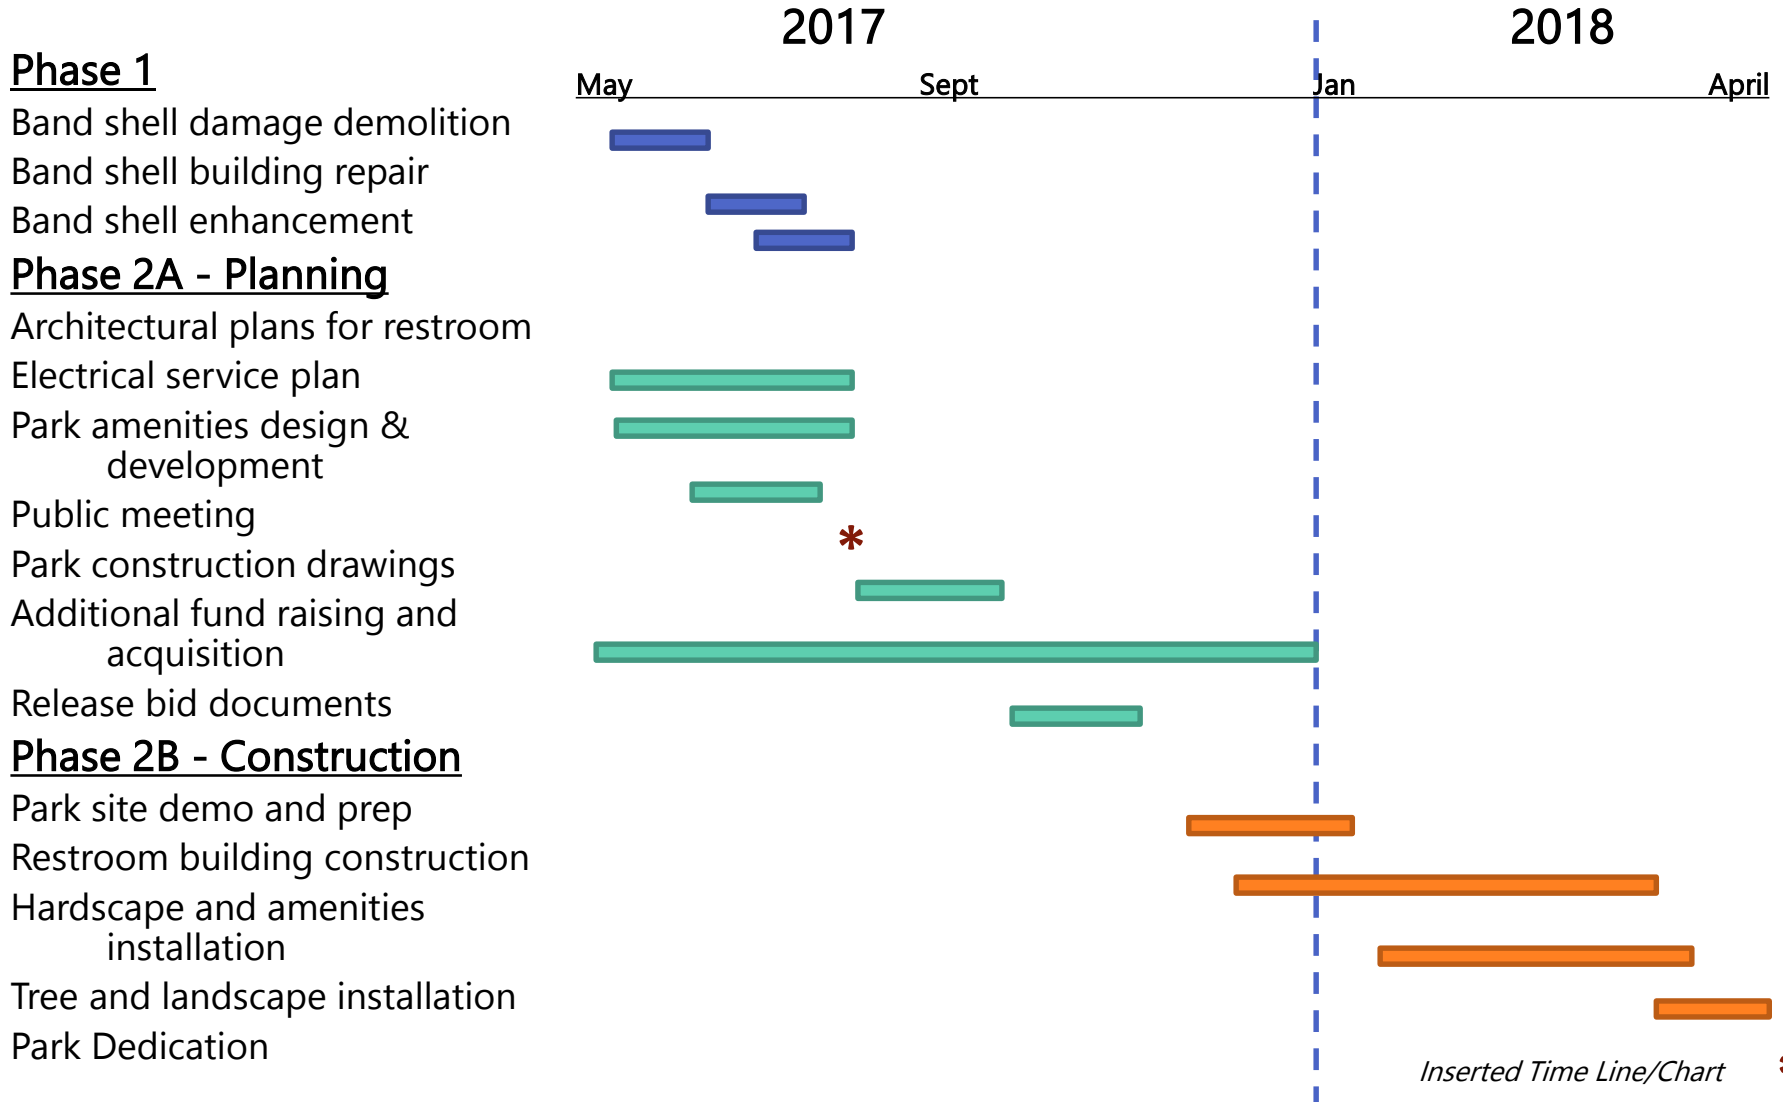

Colbrunn Ct. Concepts

- Widened Access for Event Setup
- Flush Transition from Sidewalk to Colbrunn Ct
- Open Lawn and Picnic Area
- Park Bench
- Picnic Table
- Flower Bed
- Widened Access for Event Setup
- ADA Accessible Picnic Table
- Seat Wall, Steps and Electrical Outlets for Events
- New Park Light
- Trash Receptacle
- Flower Planter
- Dr. Garvin Cabin
- Historical Marker
- ADA Ramp
- Paver Plaza
- Improved Pedestrian Crossing
- Improved Vehicular Control For Special Events
- Enhanced Streetscape and Additional Parking Spaces

PIKES PEAK AVENUE

Site Furnishing Concepts

- Improved Band Shell
- Security Door at Stage
- New Building Lighting
- Removed Restrooms
- Improved Electrical Service
- ADA Ramp and Stage Access
- Trash Receptacle
- Park Light
- Open Lawn
- Tree Planter and Grate
- Park Bench
- Small Playground Element
- Enlarged Activity Plaza (46 Event Tent Spaces)
- Park Bench
- ADA Accessible Picnic Table
- New Secondary Activity Plaza (30 Event Tent Spaces)
- Flower Planter and Historical Markers
- Bike Rack
- Paver Plaza
- New Restroom Building. Architecture to Match Historic Character of Park
- Flower Planter and Park Interpretive Signs
- Park Bench
- Enhanced Streetscape and Additional Parking Spaces

Landscape Concepts

NEXT STEPS/TIME LINE

** Draft Timeline – Subject to Change*

*Inserted Time Line/Chart **

Inserted Historic Photo of Bancroft Park Bandshell