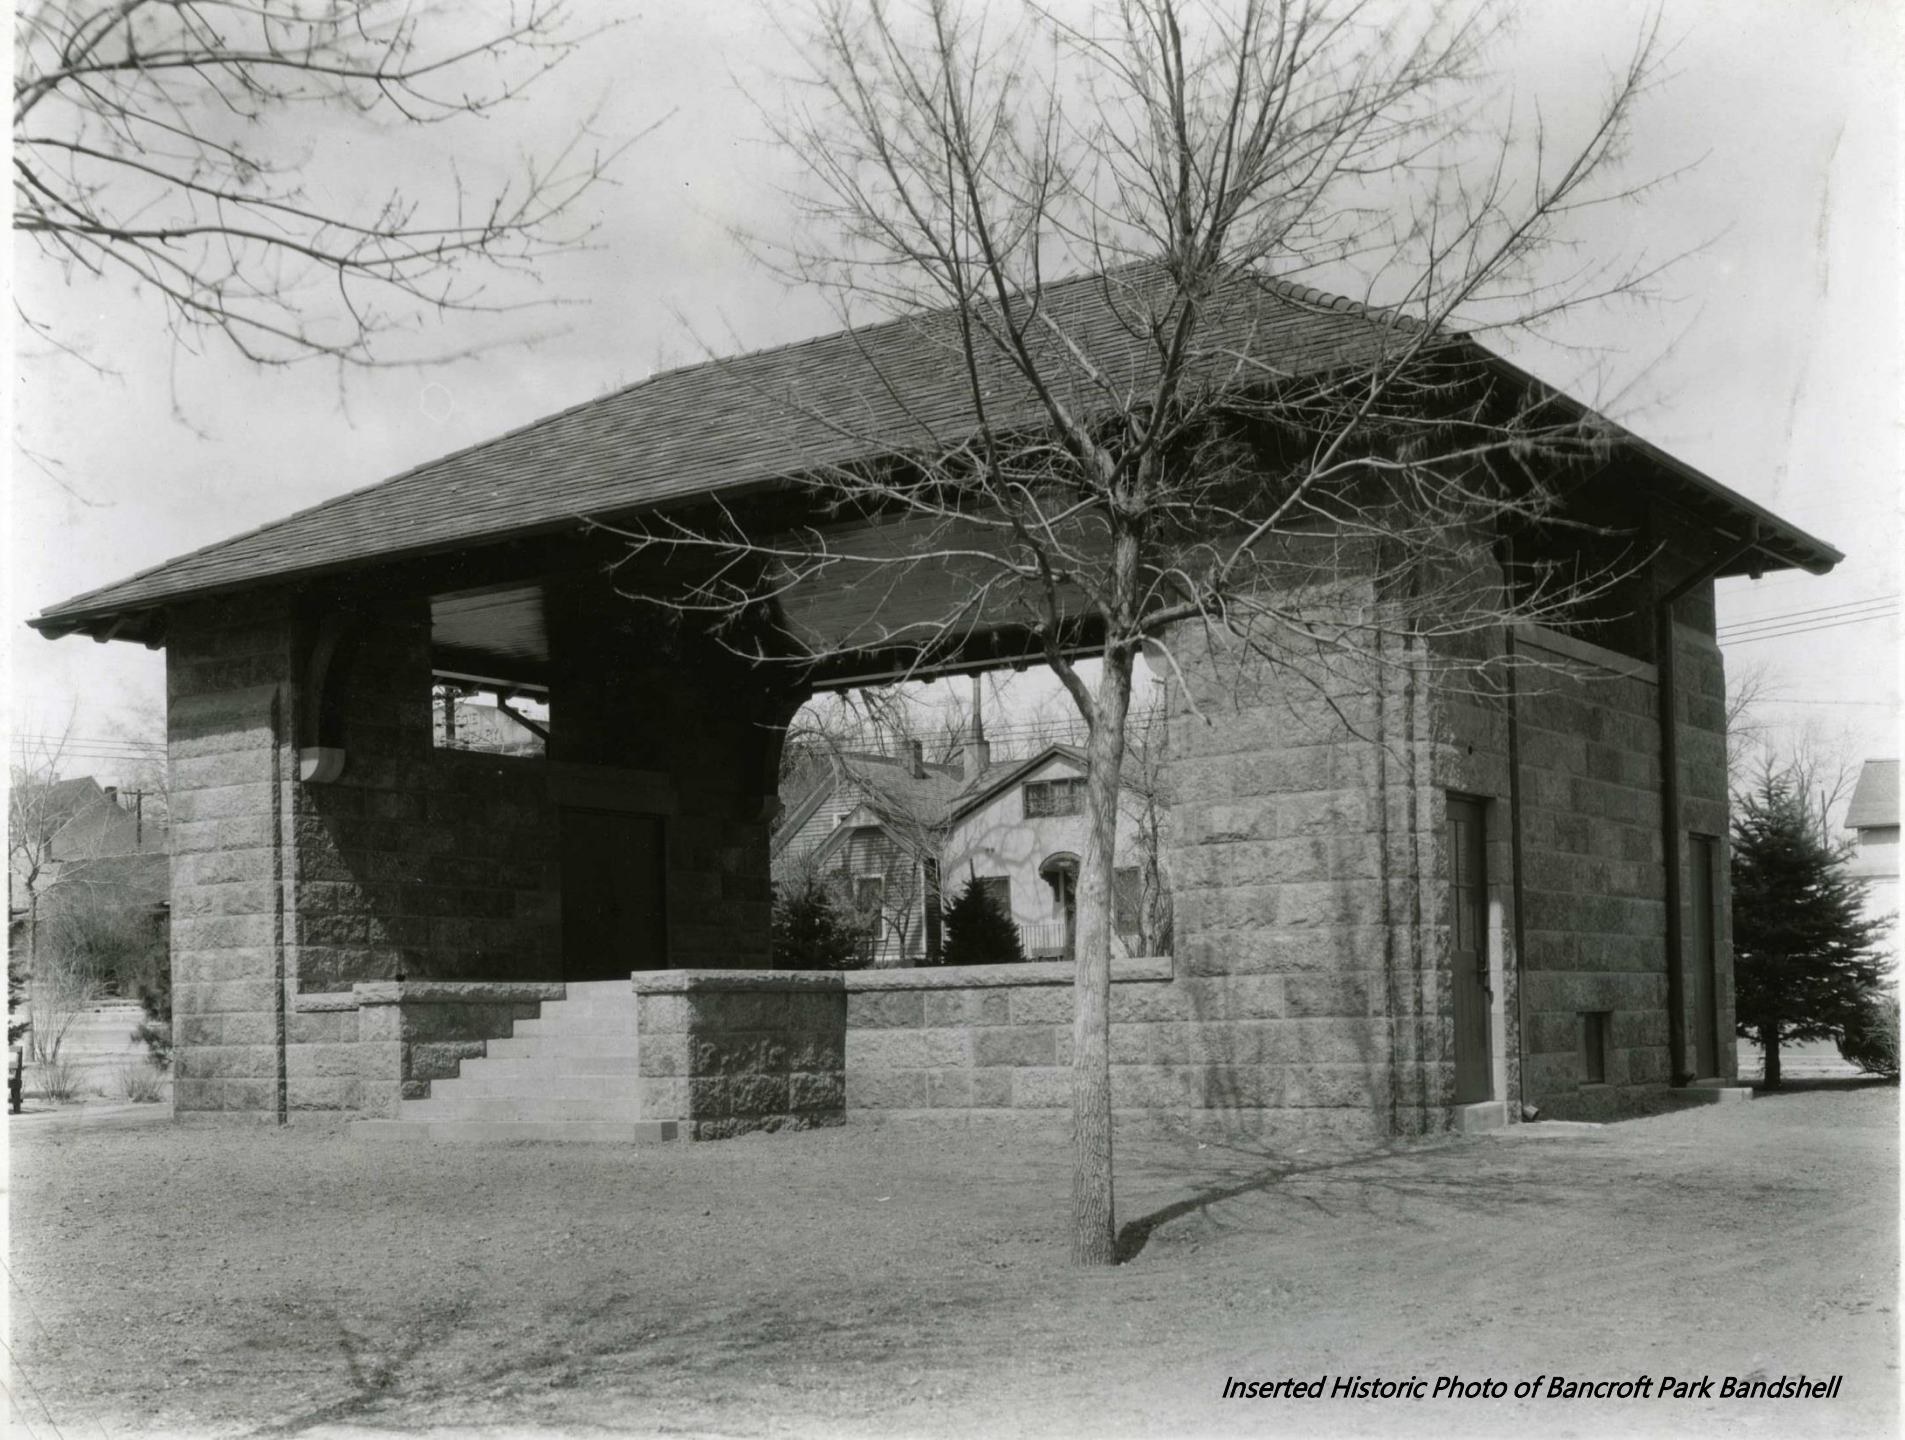

Colbrunn Ct. Concepts

- Widened Access for Event Setup
- Flush Transition from Sidewalk to Colbrunn Ct
- Open Lawn and Picnic Area
- Park Bench
- Picnic Table
- Flower Bed
- Widened Access for Event Setup
- ADA Accessible Picnic Table
- Seat Wall, Steps and Electrical Outlets for Events
- New Park Light
- Trash Receptacle
- Flower Planter
- Dr. Garvin Cabin
- Historical Marker
- ADA Ramp
- Paver Plaza
- Improved Pedestrian Crossing
- Improved Vehicular Control For Special Events
- Enhanced Streetscape and Additional Parking Spaces

Landscape Concepts

NEXT STEPS/TIME LINE

** Draft Timeline – Subject to Change*

*Inserted Time Line/Chart **

Inserted Historic Photo of Bancroft Park Bandshell