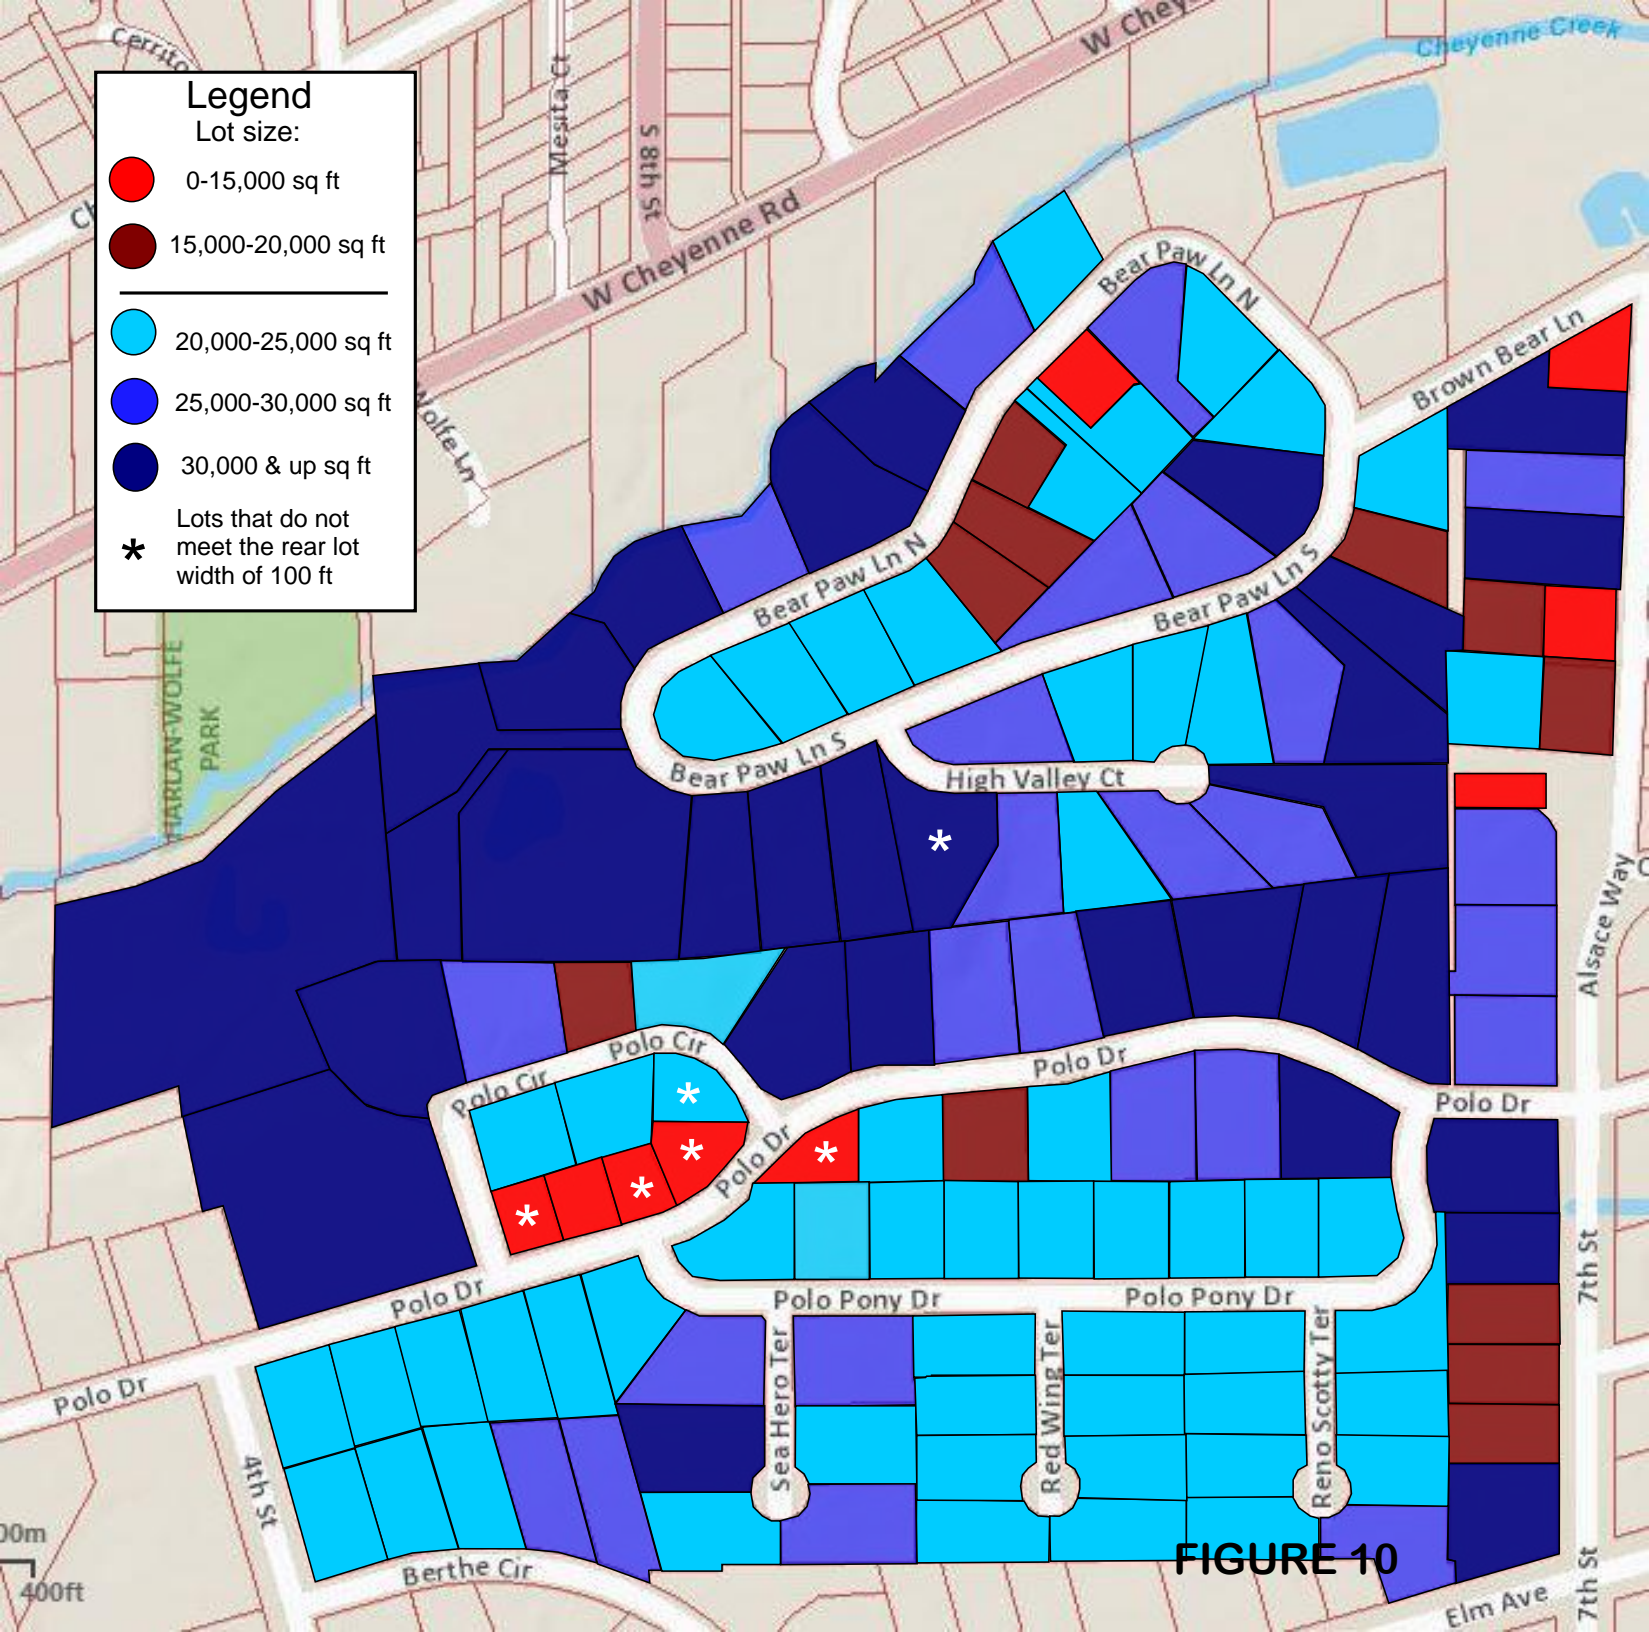

Legend

Lot size:

- 0-15,000 sq ft
- 15,000-20,000 sq ft
- 20,000-25,000 sq ft
- 25,000-30,000 sq ft
- 30,000 & up sq ft

* Lots that do not meet the rear lot width of 100 ft

FIGURE 10