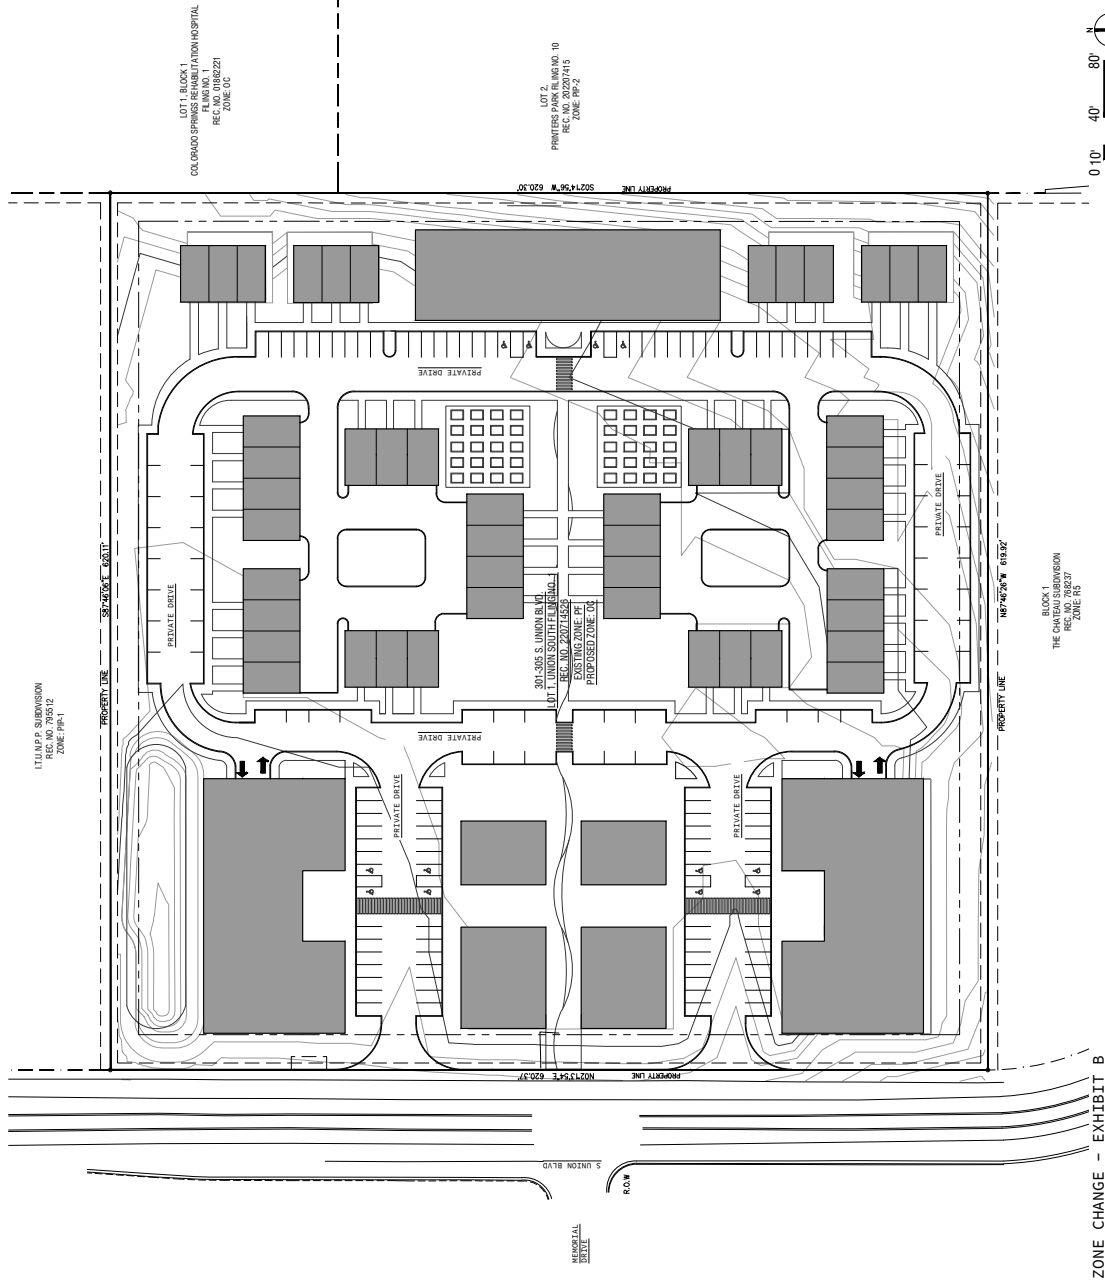

301-305 S UNION BLVD 301 S UNION BLVD, COLORADO SPRINGS, CO

SECTION # 620.35

NO. 1354E 620.37

NEWSPAPER CENTER

R.O.V.

ZONE CHANGE - EXHIBIT B
1"=40'

UR. FILE # 21-00005
ZONE CHANGE
EXHIBIT B

2020-2021 COUNTY
07/05/2021
301-305 S UNION
ZONE CHANGE
COLORADO SPRINGS
FORM BY:
SP

REVISIONS 06.22.2021 RESUBMITAL