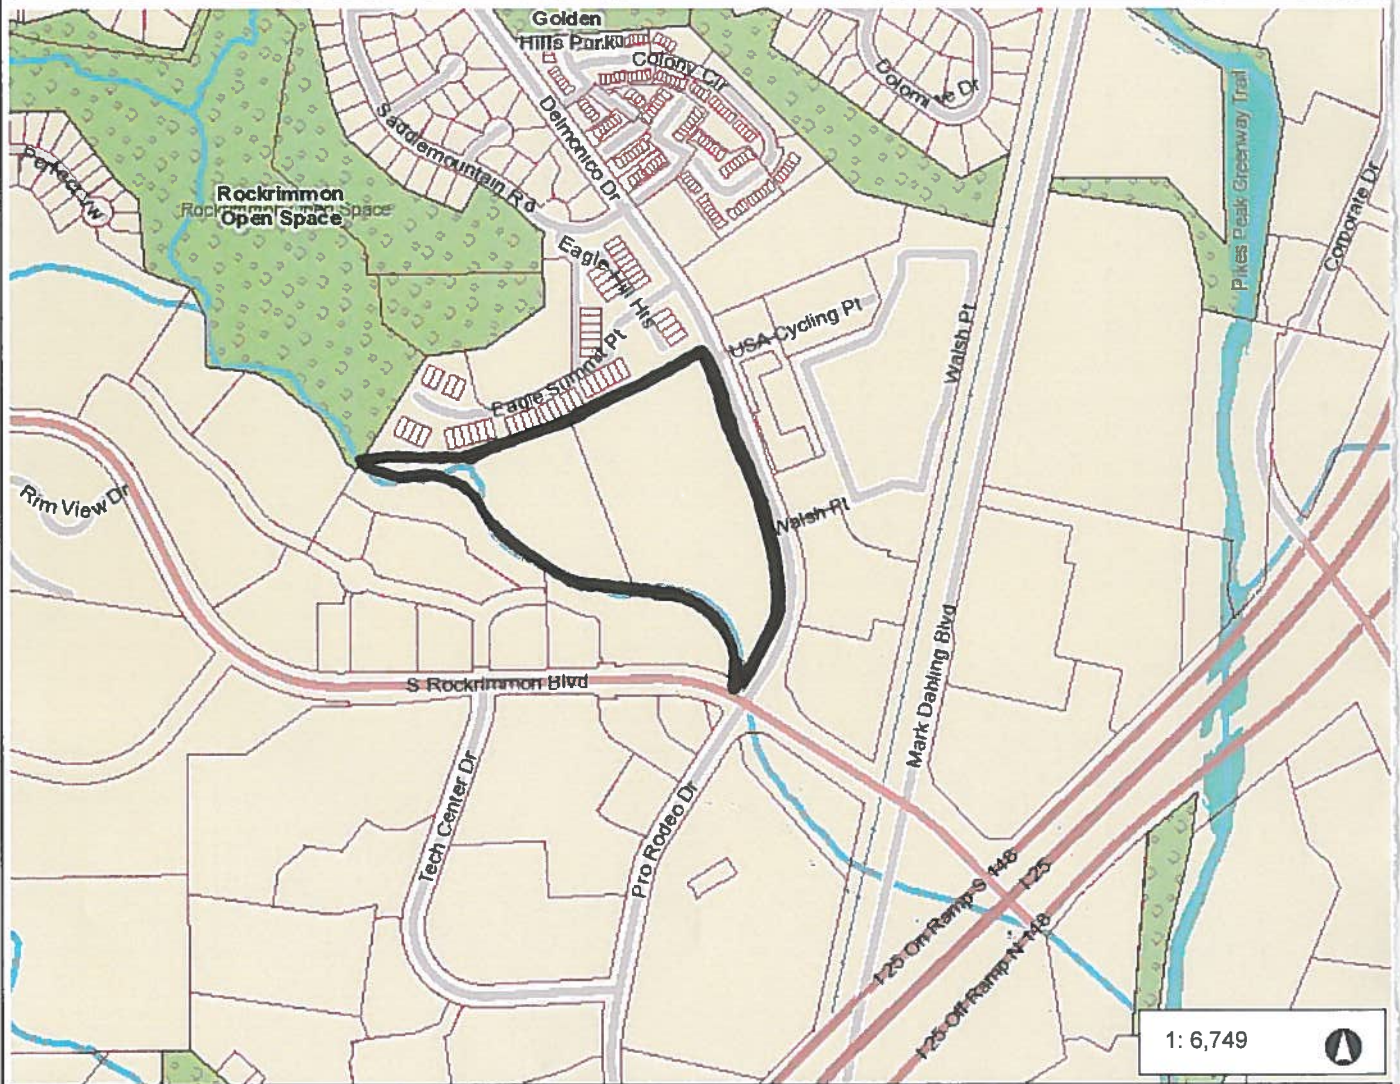

WILDGRASS

1: 6,749

NAD_1983_StatePlane_Colorado_Central_FIPS_0502_Feet
© Latitude Geographics Group Ltd.