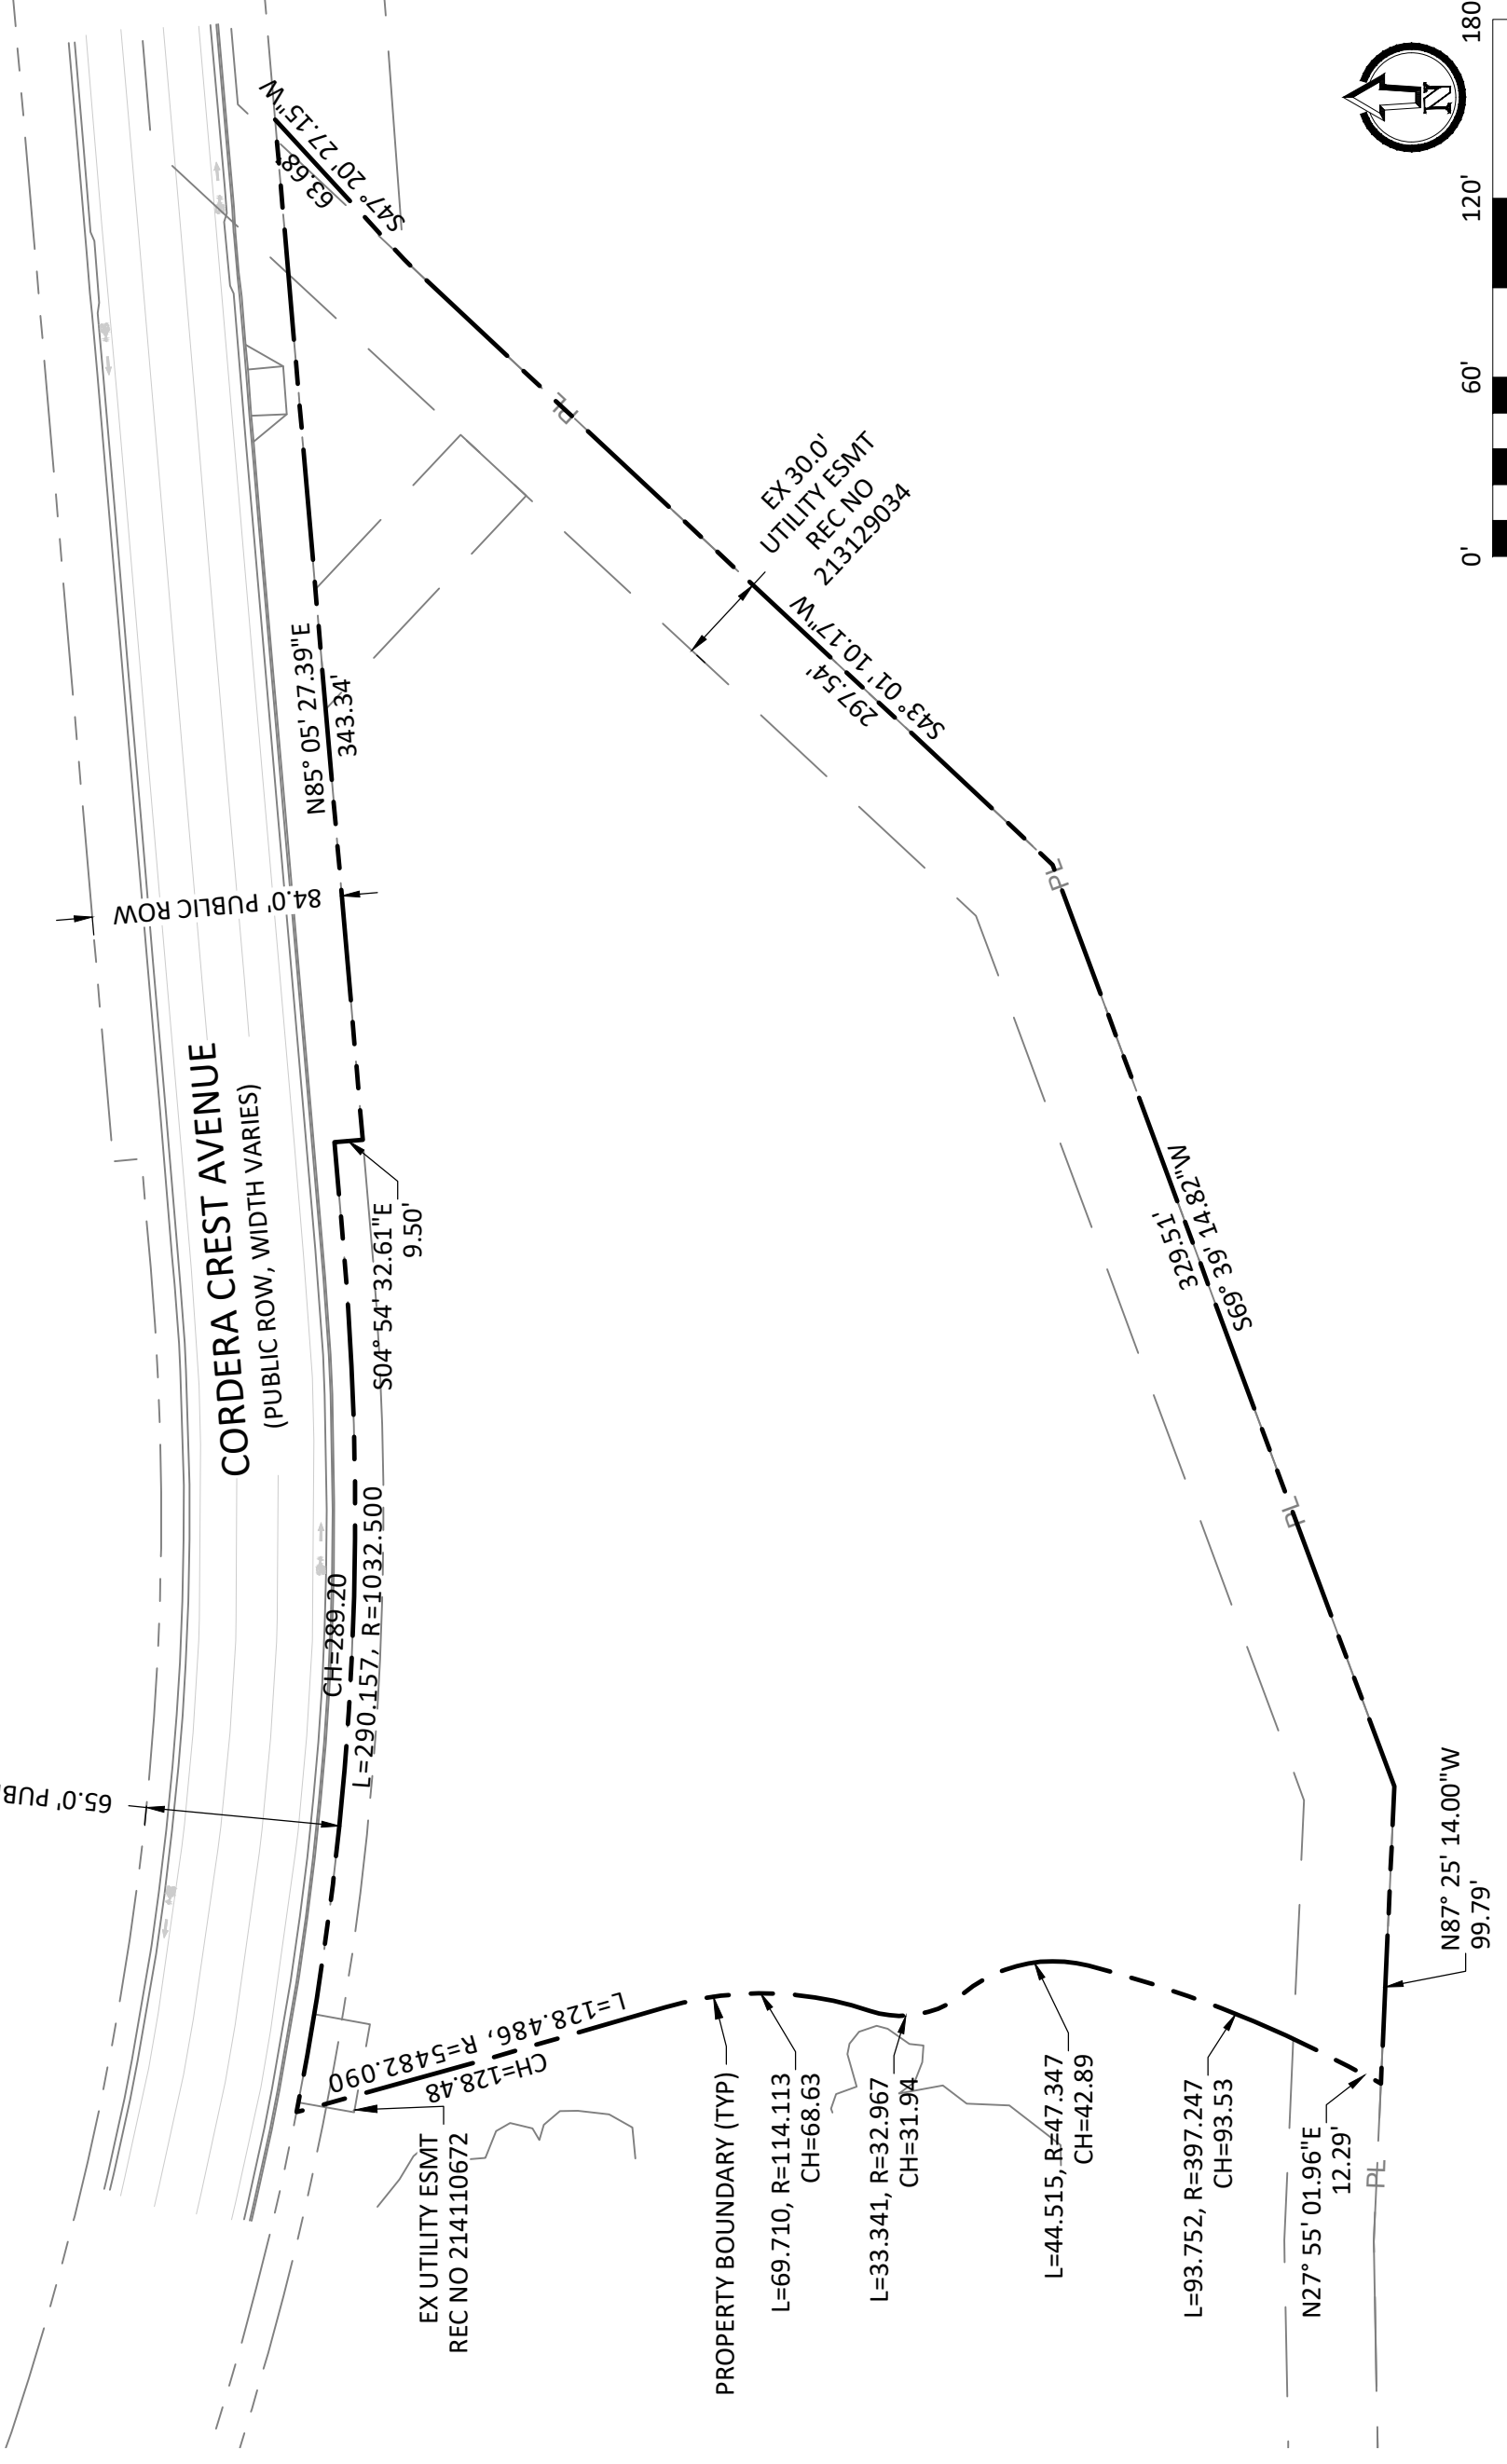

EXHIBIT B

50648_EXH B_Zoning Exhibit B.dwg Tue Dec 11 11:06:10 2018
Copyright: 2018 The Vertex Companies, Inc.

VILLAGE COOPERATIVE OF BRIARGATE
ZONING EXHIBIT B

SCALE: 1" = 60'
CPC ZC 18-00128

NO. REVISIONS	
1	
2	
3	
4	
5	
6	
7	
8	
9	
10	

DATE: 10/01/2018	B
DRAWN BY: MWL	
CHECKED BY: MWL	
JOB #: 50648	

VILLAGE COOPERATIVE OF BRIARGATE ZONING EXHIBIT B
 SITE: CORDERA CREST AVENUE
 COLORADO SPRINGS, COLORADO
 FOR: VILLAGE COOPERATIVE OF BRIARGATE
 1400 CORPORATE CENTER CURVE, SUITE 100
 EAGAN, MINNESOTA 55121