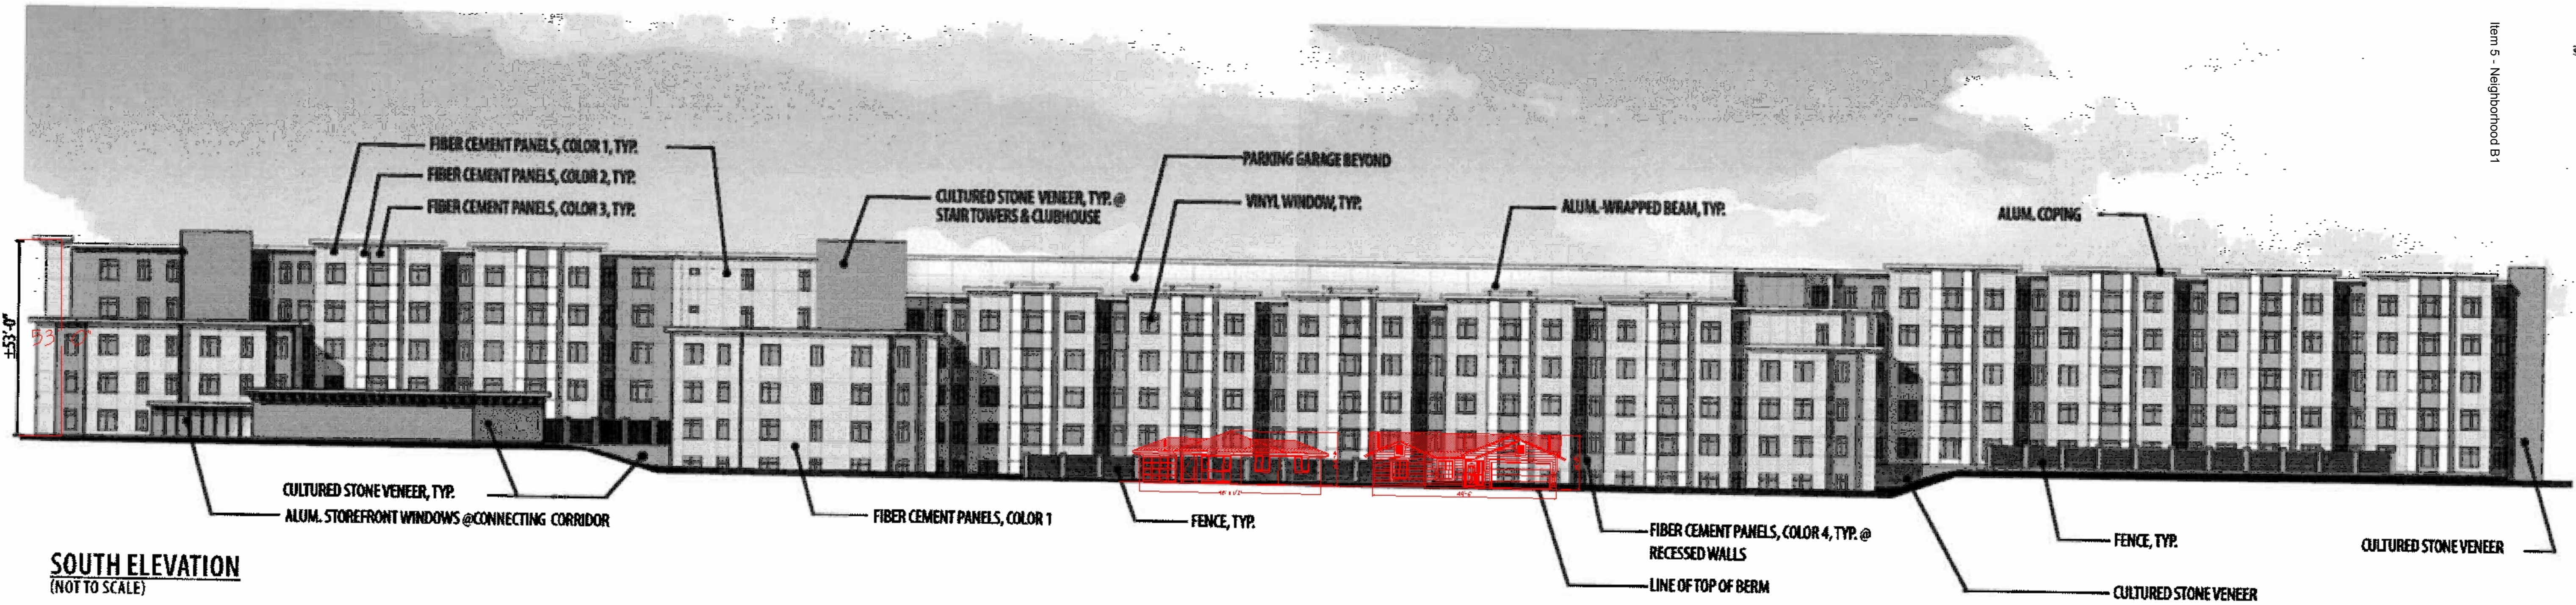

Item 5 - Neighborhood B1

© 2015 Google

Google earth

16 Mariposa St 1999

546 ft

Imagery Date: 10/22/2011

38°53'33.76" N 104°48'22.29" W elev 6344 ft

eye alt 8654 ft

STOP

ALL WAY

CRAGMOR

CENTER

ENTRANCE
ONLY

NO PARKING
8 AM - 6 PM
MON - FRI
EXCEPT SCHOOL
BUSSES
A

SOUTH ELEVATION
(NOT TO SCALE)