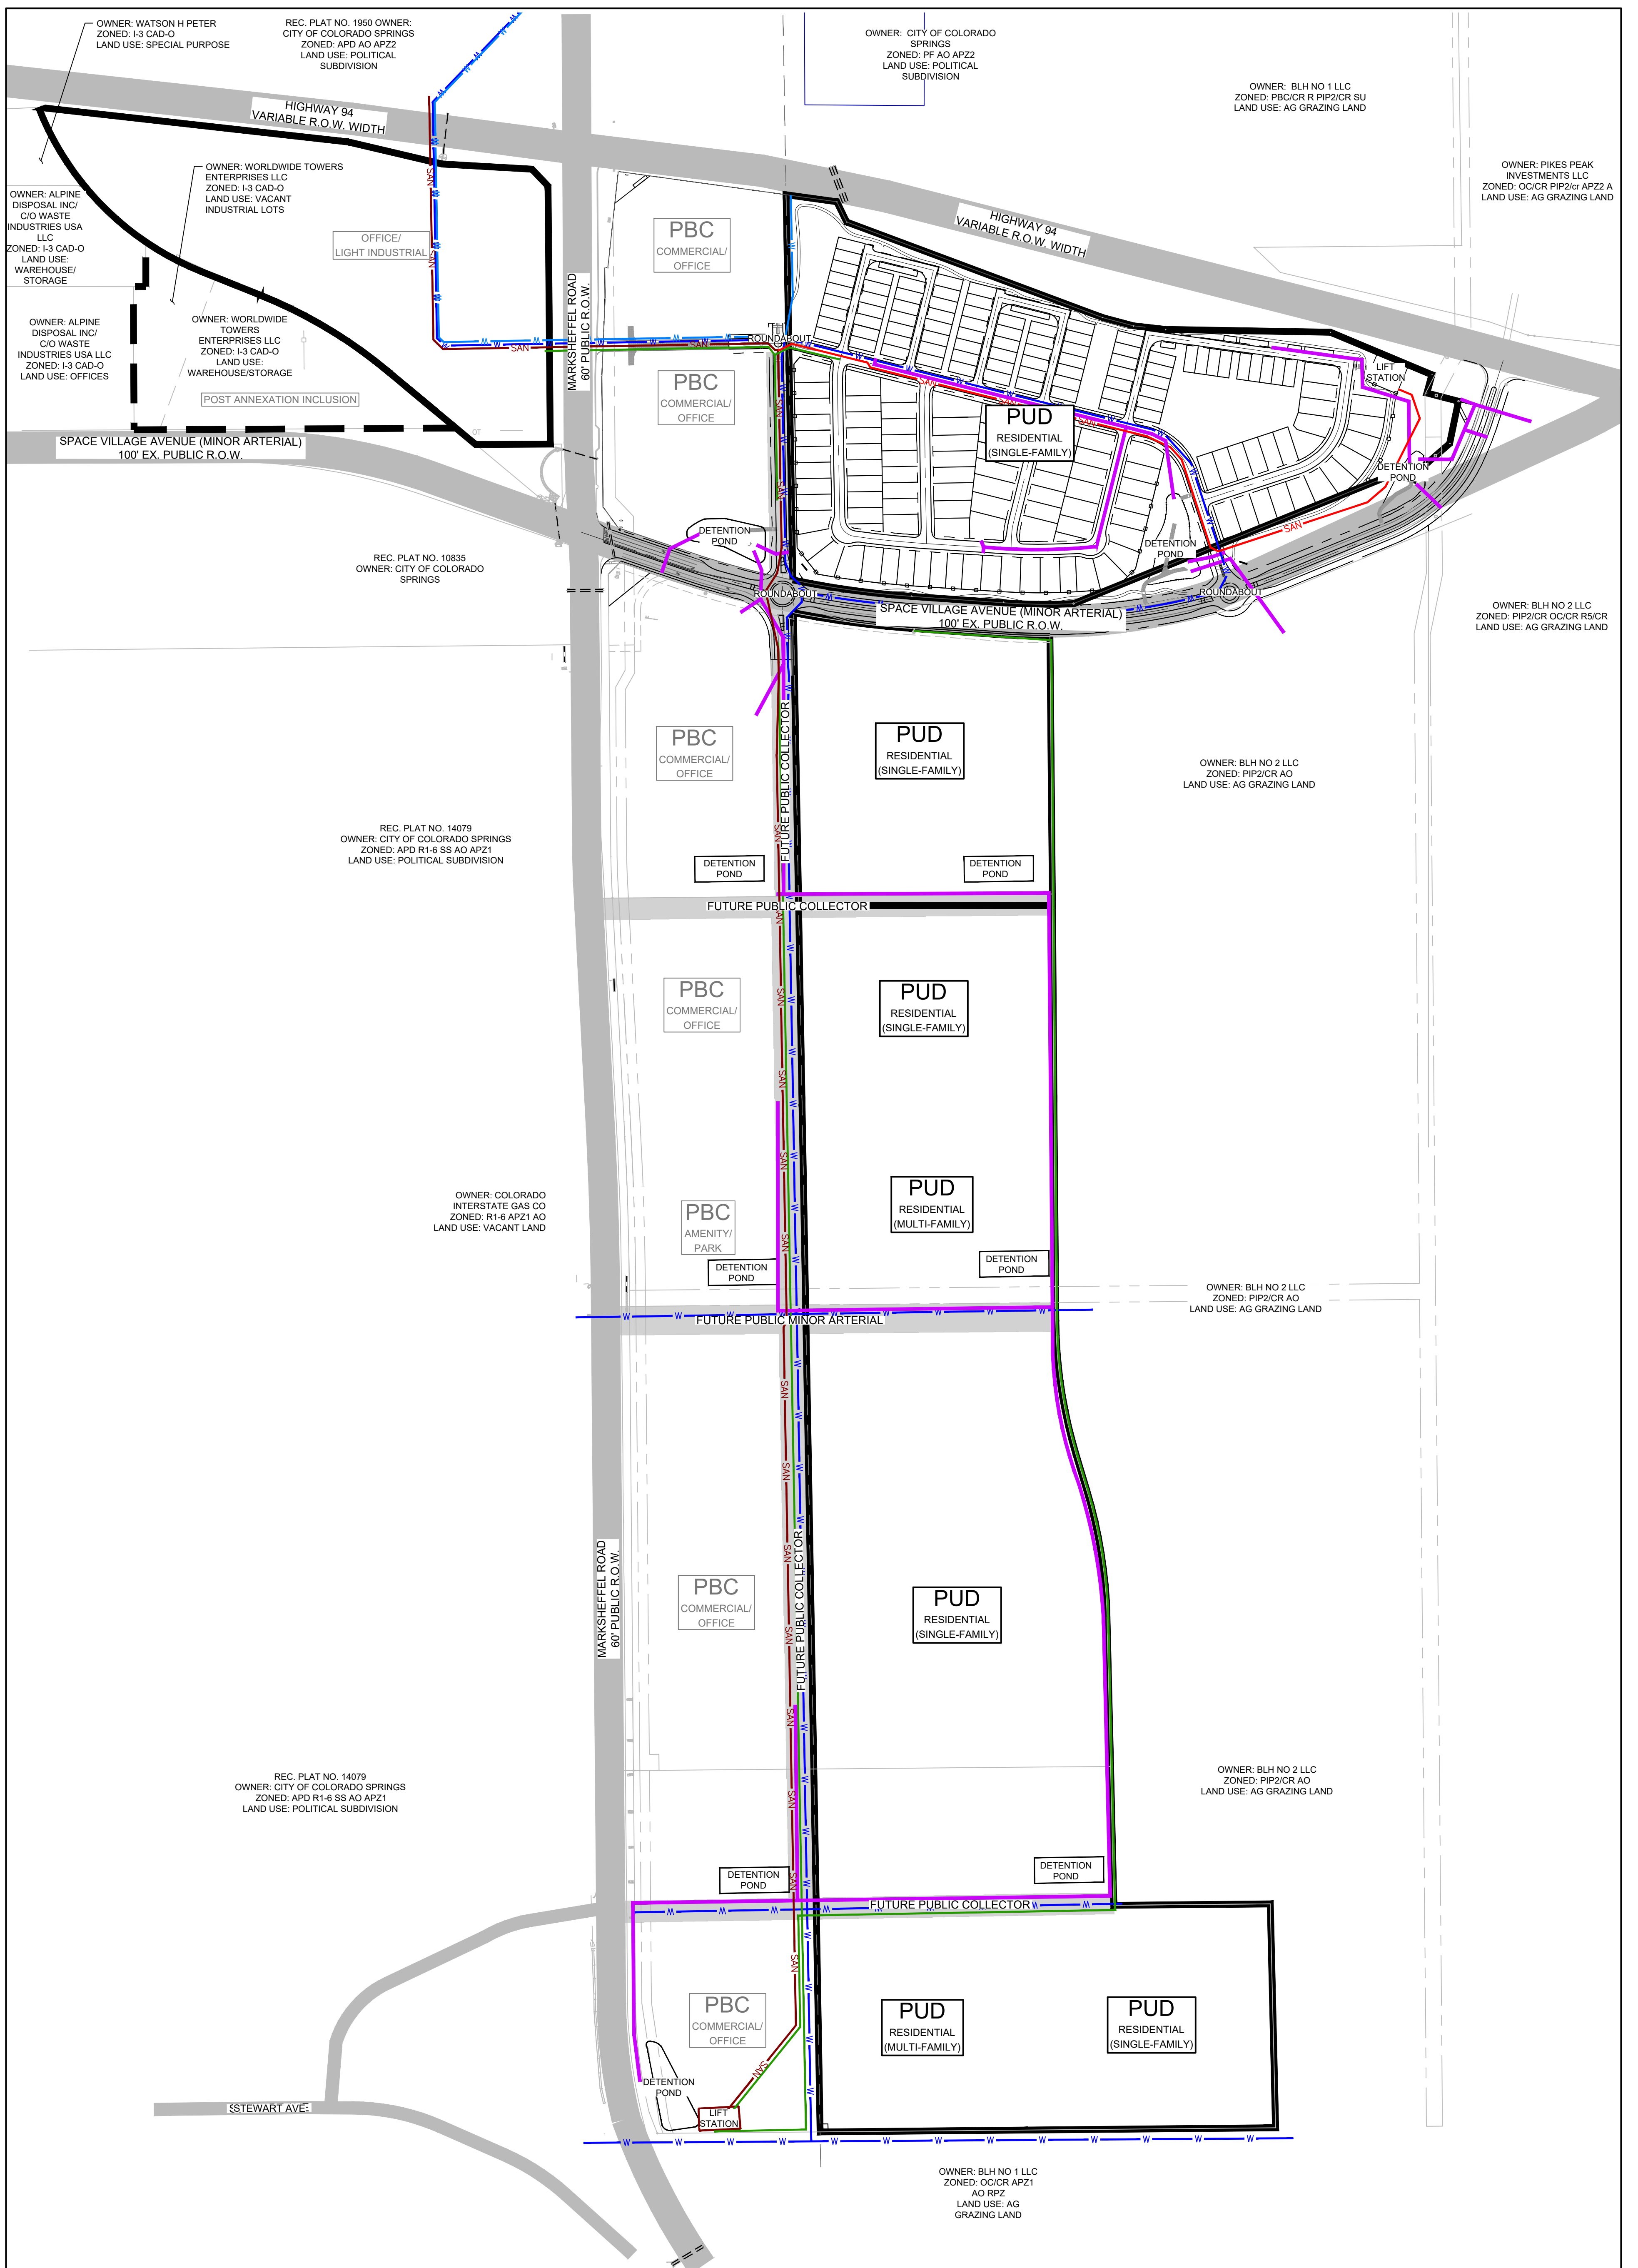

REAGAN RANCH

Matrix
Excellence by Design

2435 Research Parkway, Suite 300
 Colorado Springs, CO 80920
 Contact: Jason Alwine
 Phone (719) 575-0100
 Fax (719) 575-0208

DISTRICT MAP EXHIBIT

SEPTEMBER 2021

REAGAN RANCH