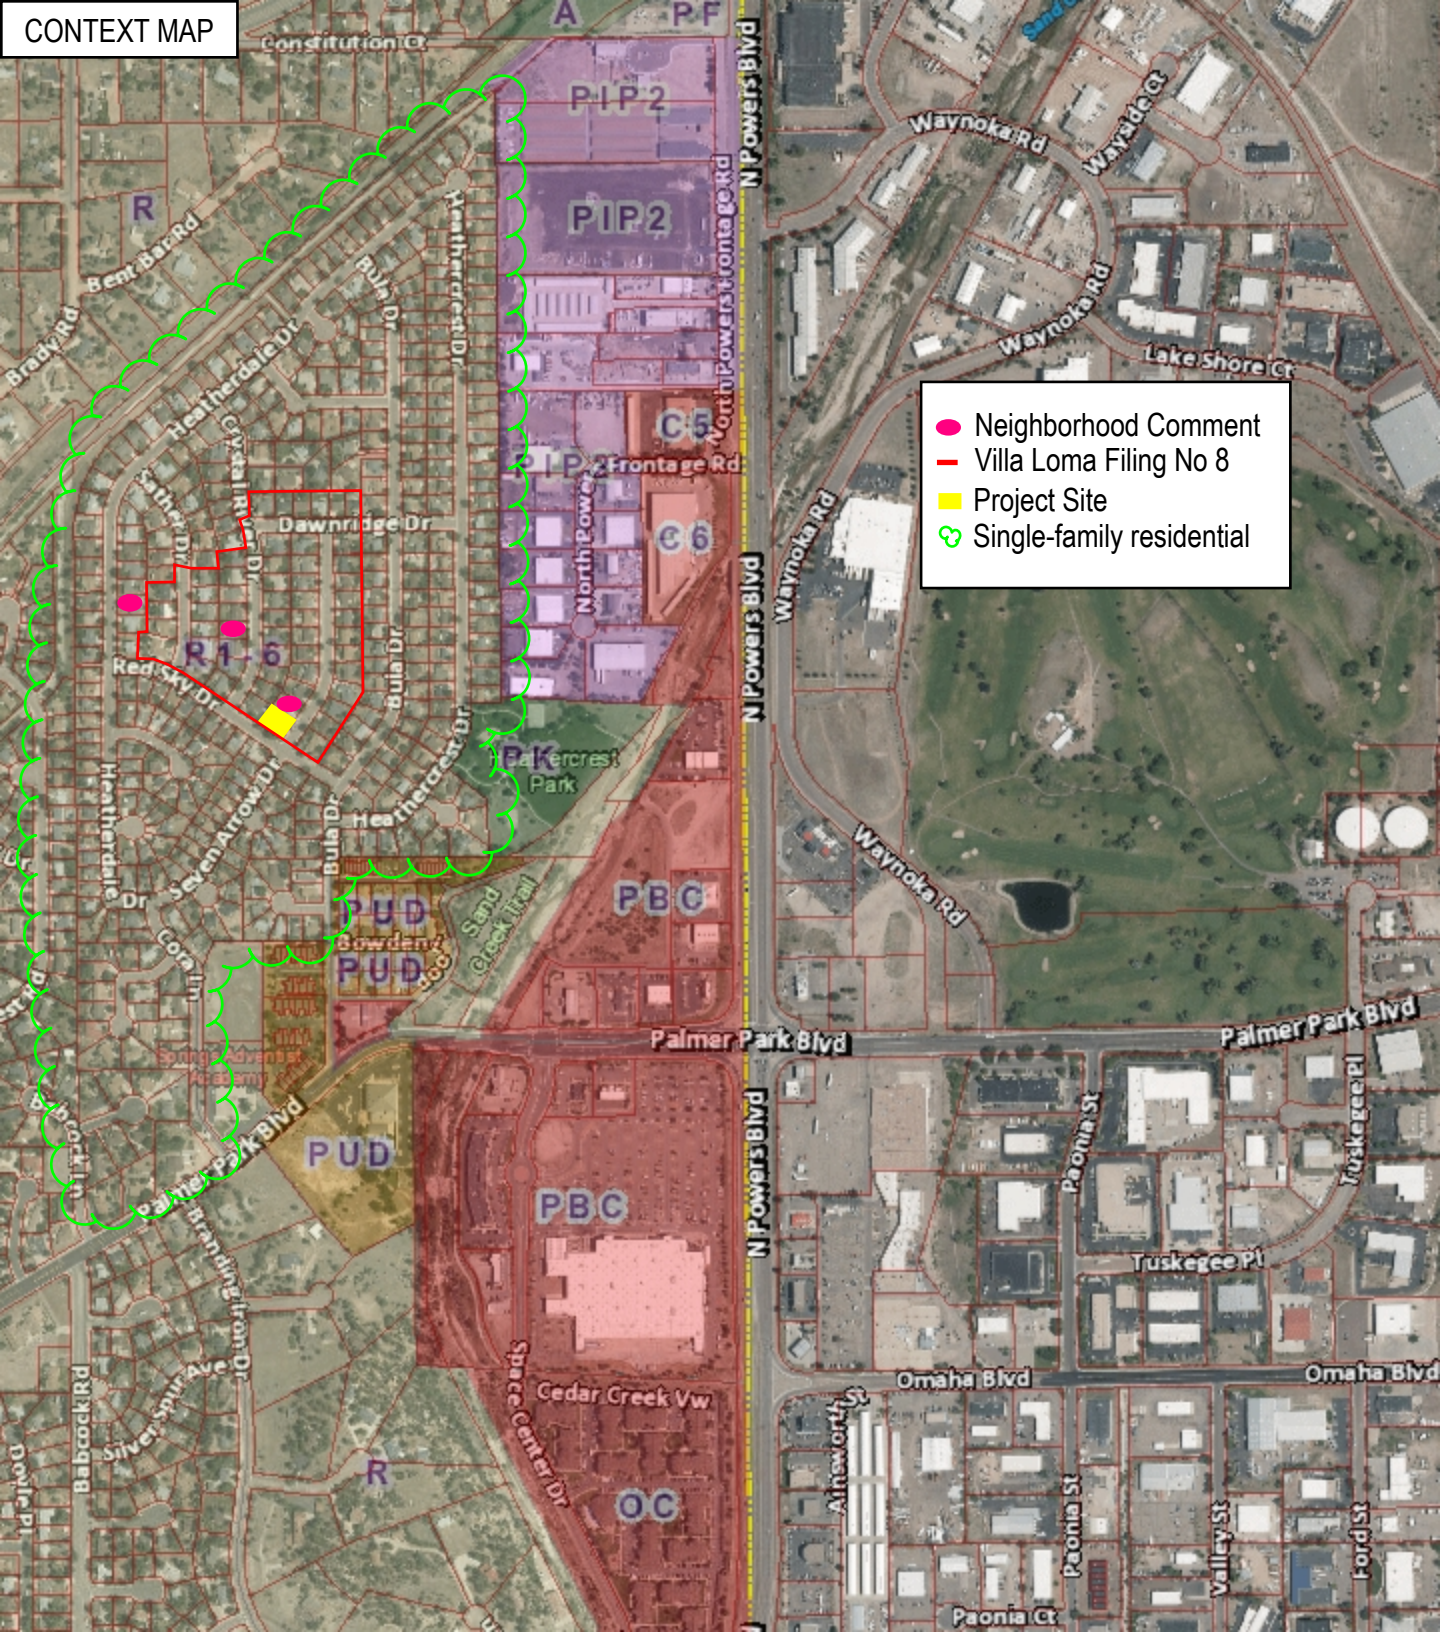

# CONTEXT MAP

- Neighborhood Comment
- Villa Loma Filing No 8
- Project Site
- ⊞ Single-family residential