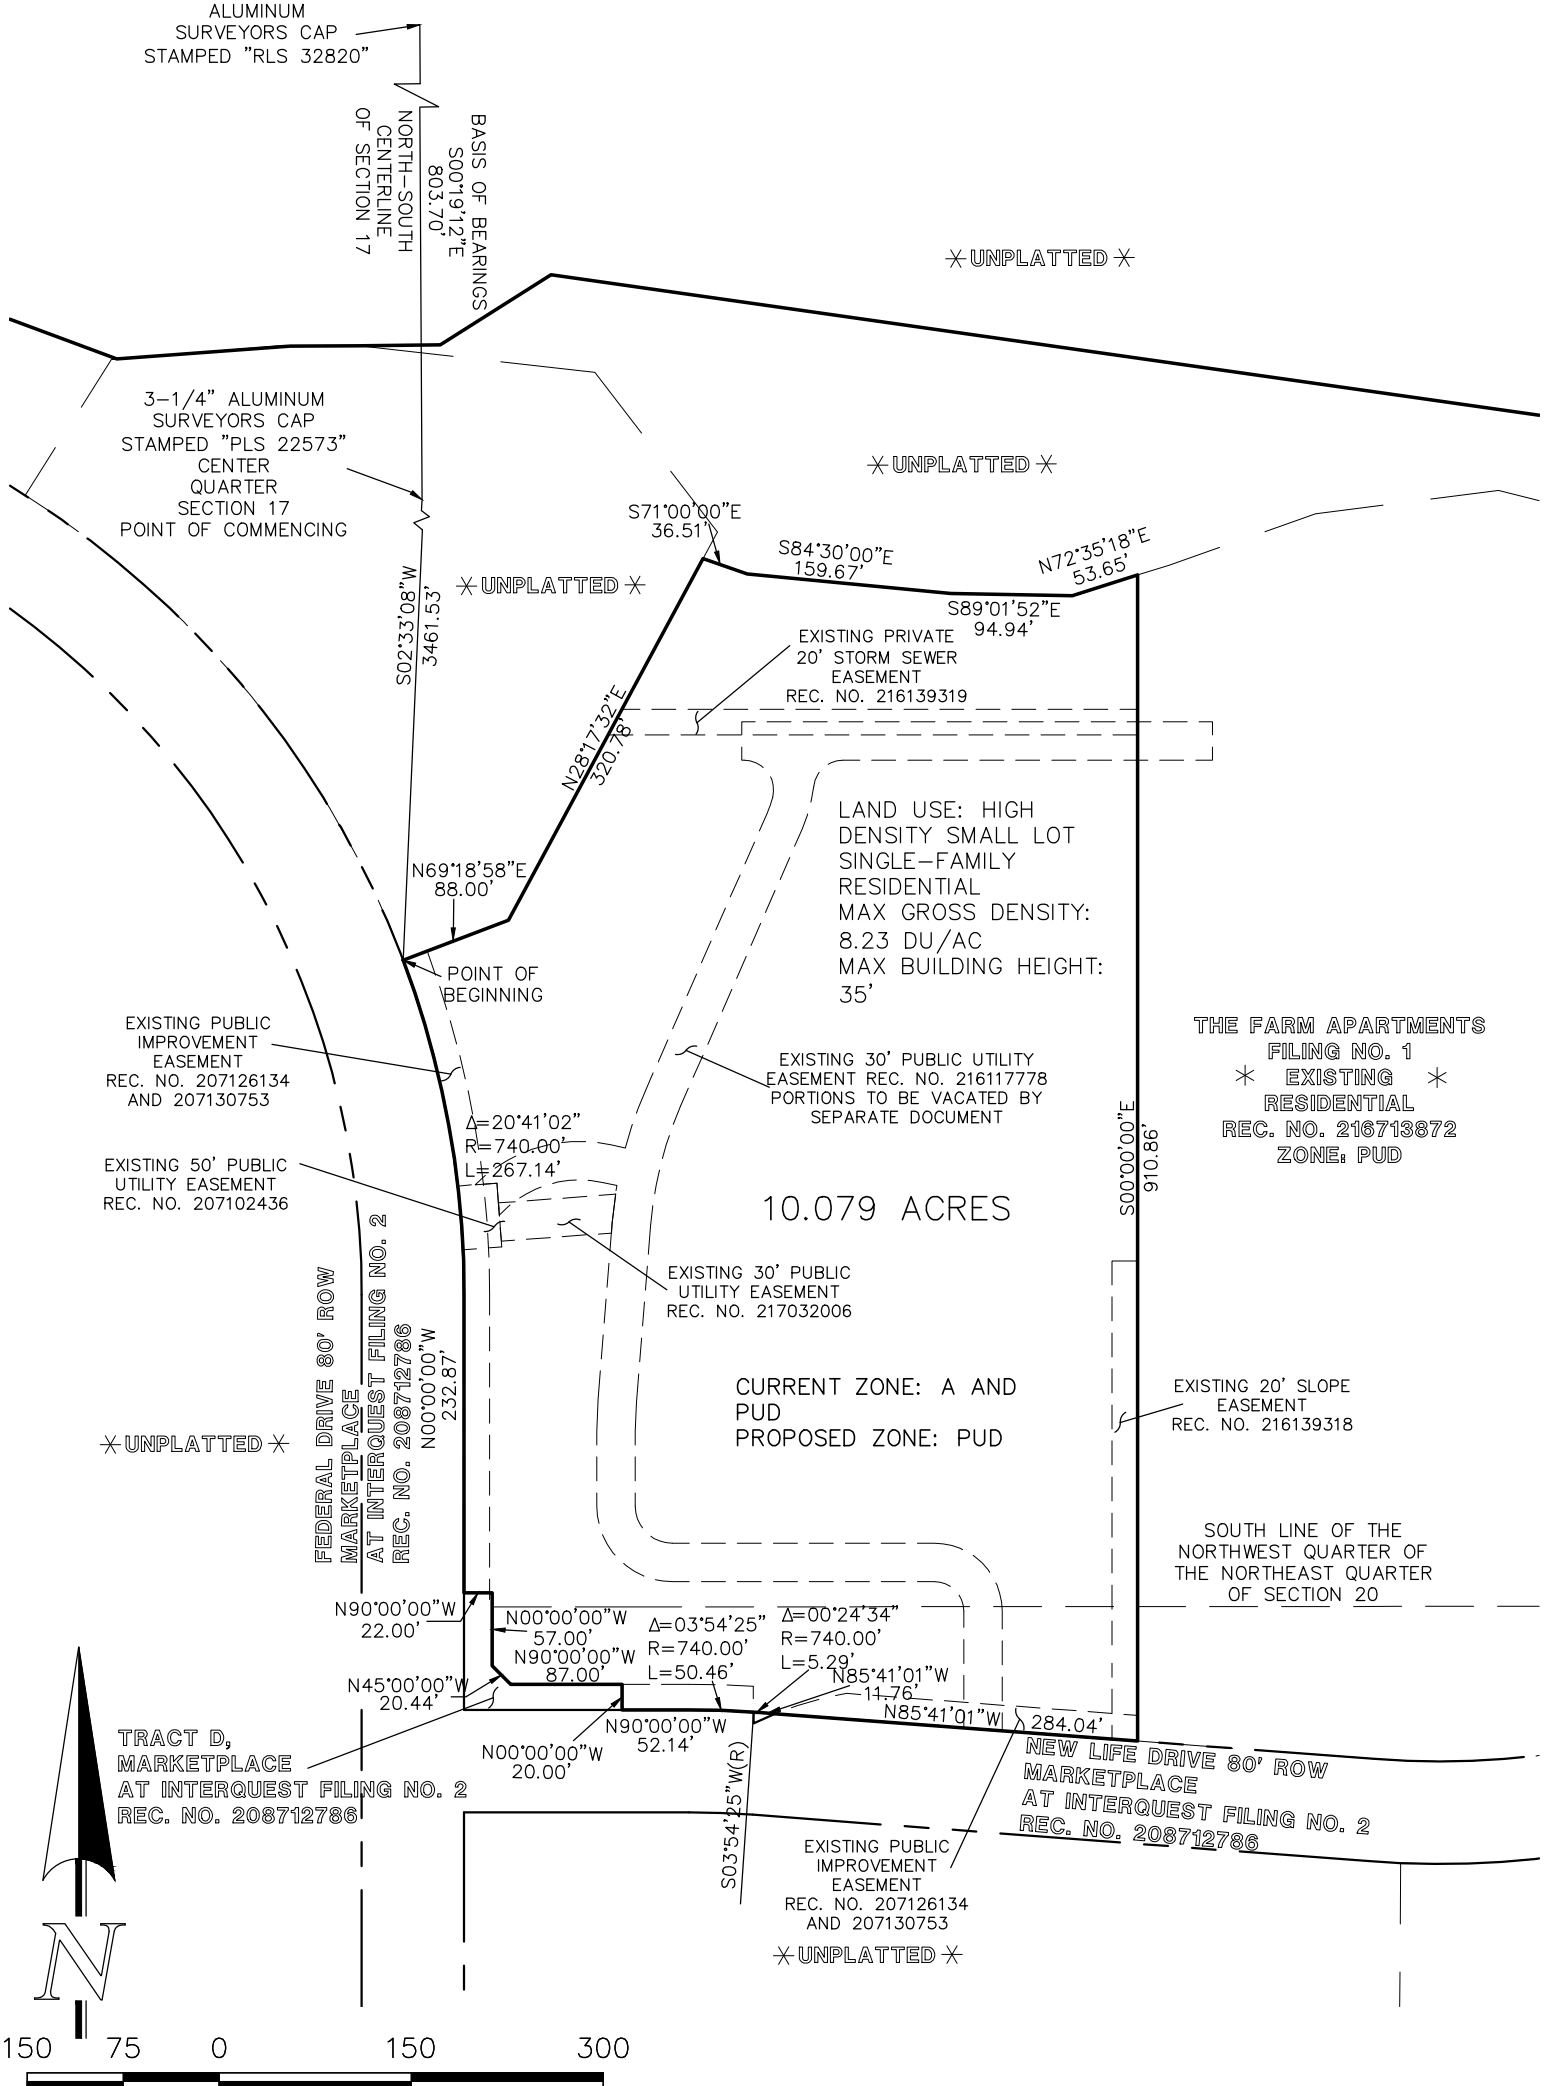

619 N. Cascade Avenue, Suite 200 (719)785-0790
 Colorado Springs, Colorado 80903 (719)785-0799 (Fax)

SCALE: 1" = 150'
FIGURE 1 - Foothills Farm