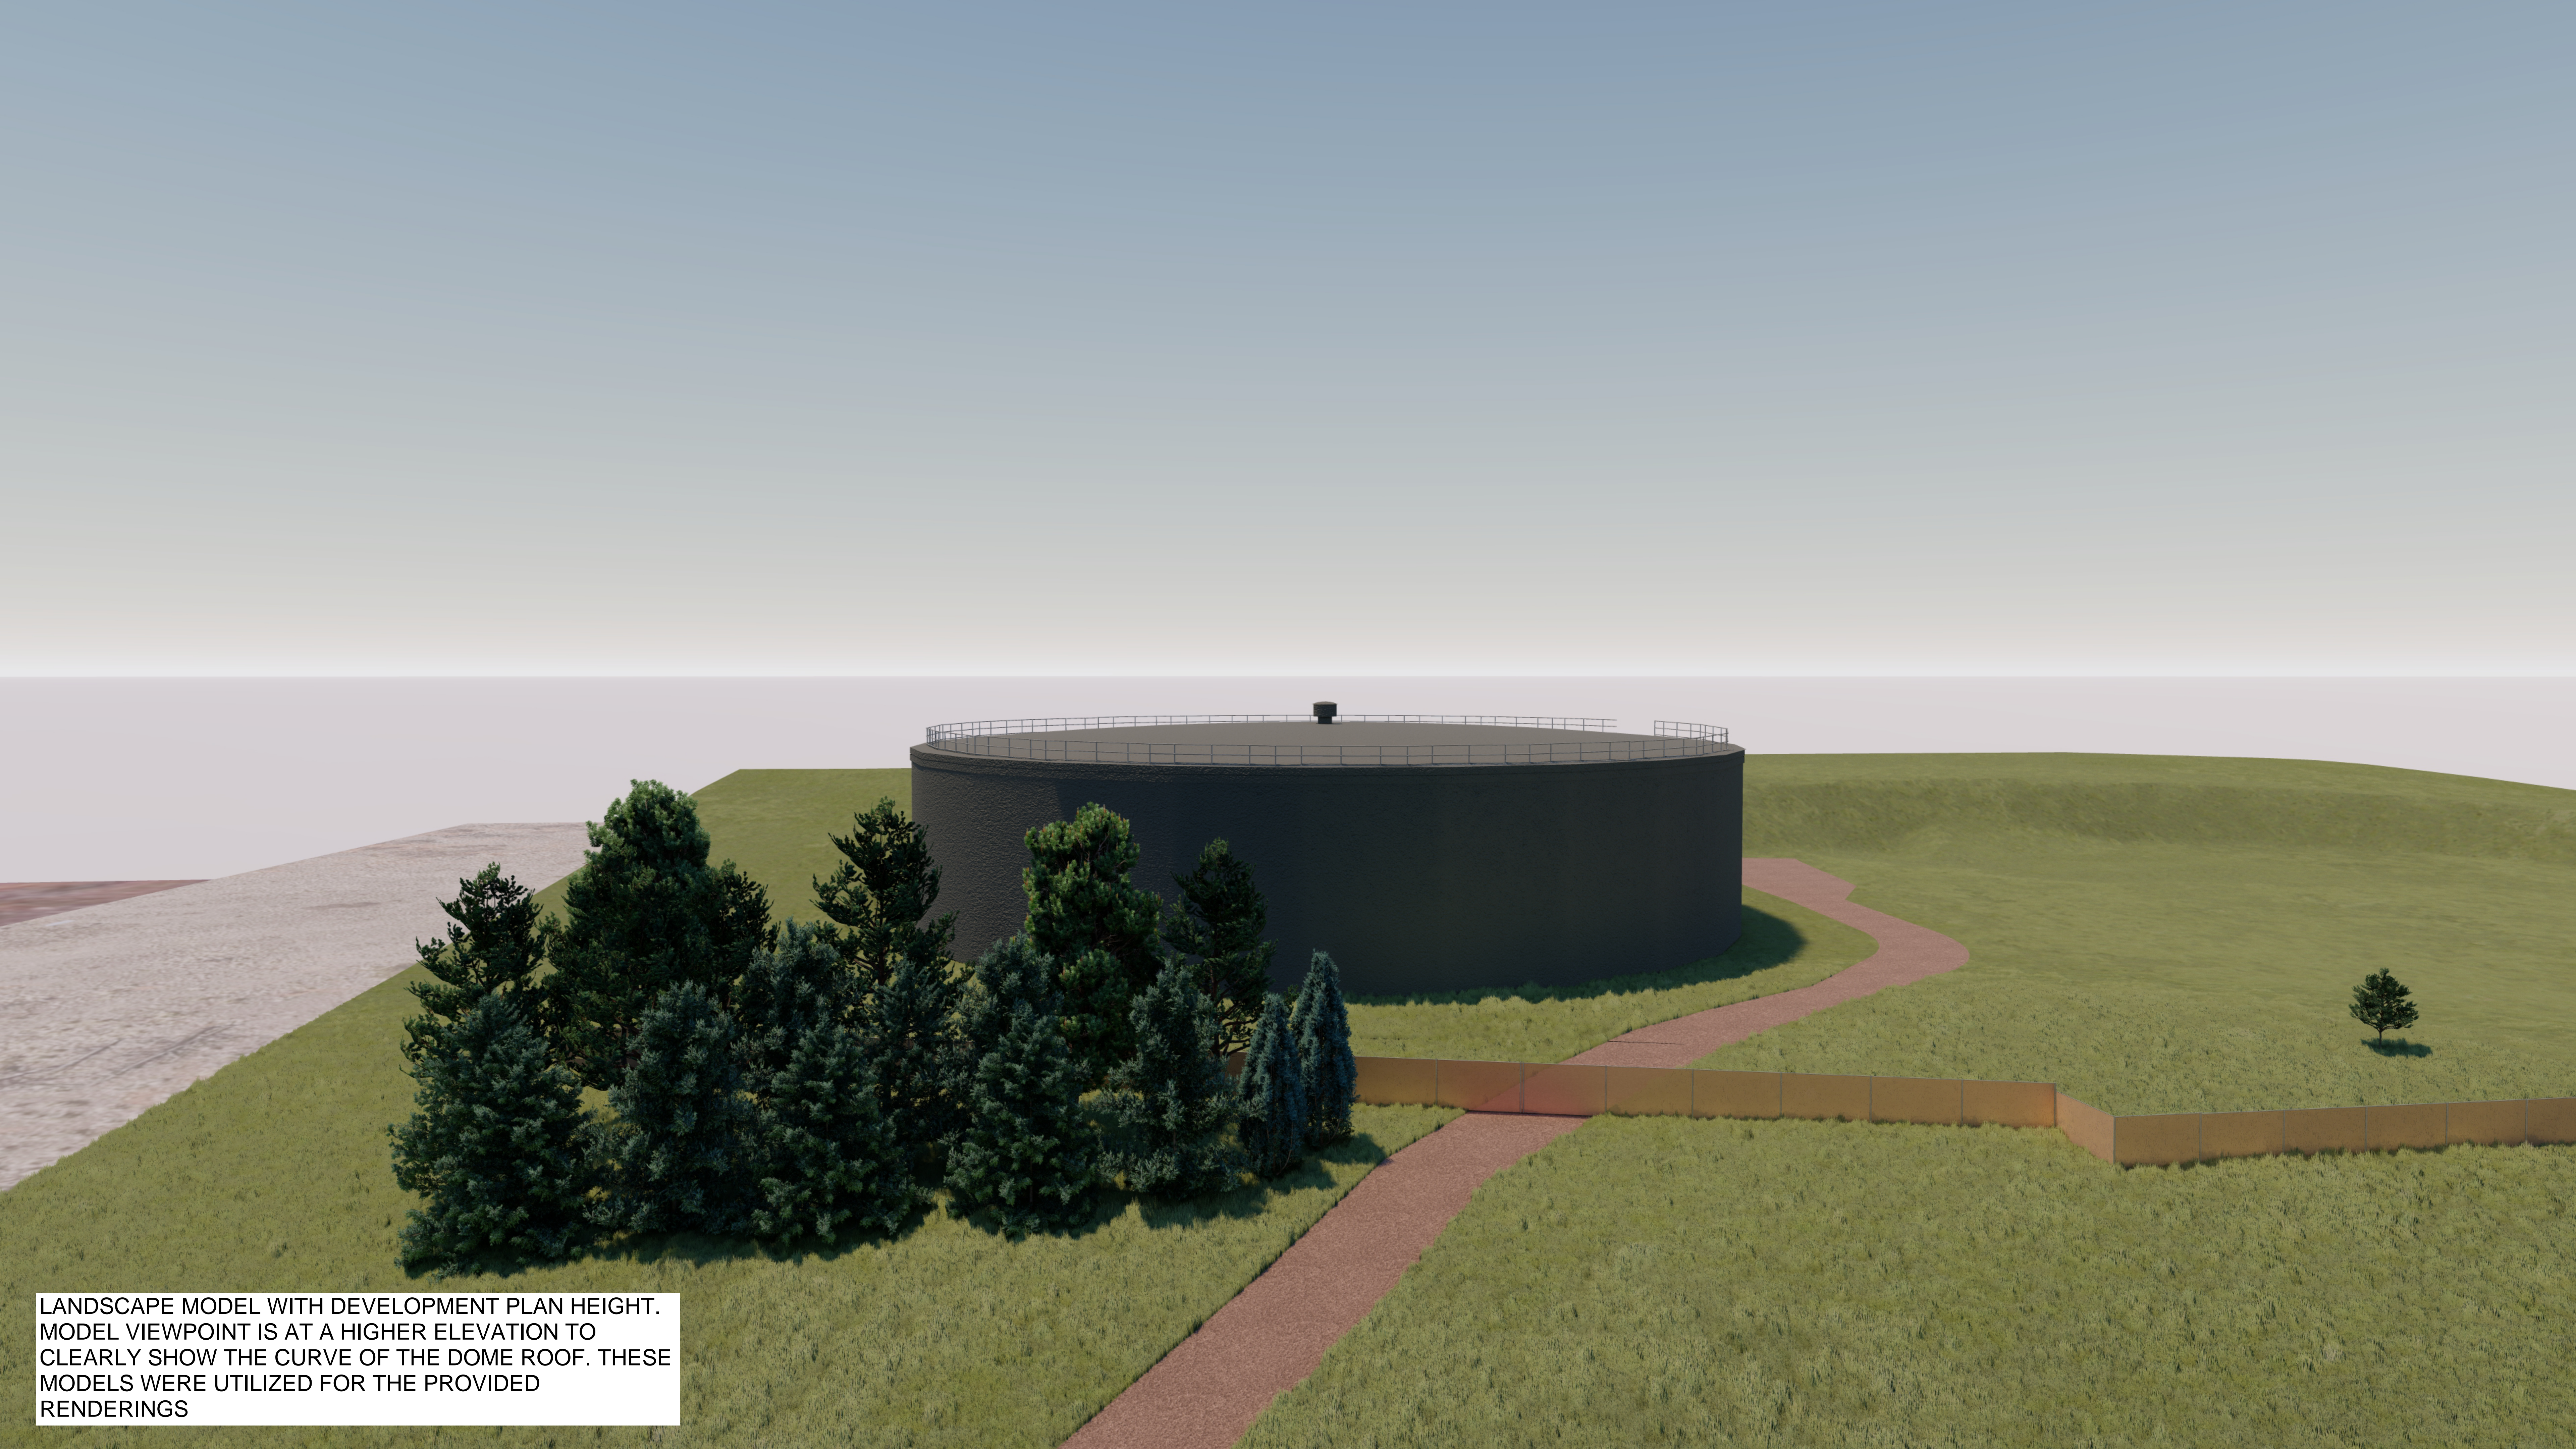

LANDSCAPE MODEL WITH CONSTRUCTED HEIGHT. MODEL VIEWPOINT IS AT A HIGHER ELEVATION TO CLEARLY SHOW THE CURVE OF THE DOME ROOF. THESE MODELS WERE UTILIZED FOR THE PROVIDED RENDERINGS

LANDSCAPE MODEL WITH DEVELOPMENT PLAN HEIGHT.
MODEL VIEWPOINT IS AT A HIGHER ELEVATION TO
CLEARLY SHOW THE CURVE OF THE DOME ROOF. THESE
MODELS WERE UTILIZED FOR THE PROVIDED
RENDERINGS