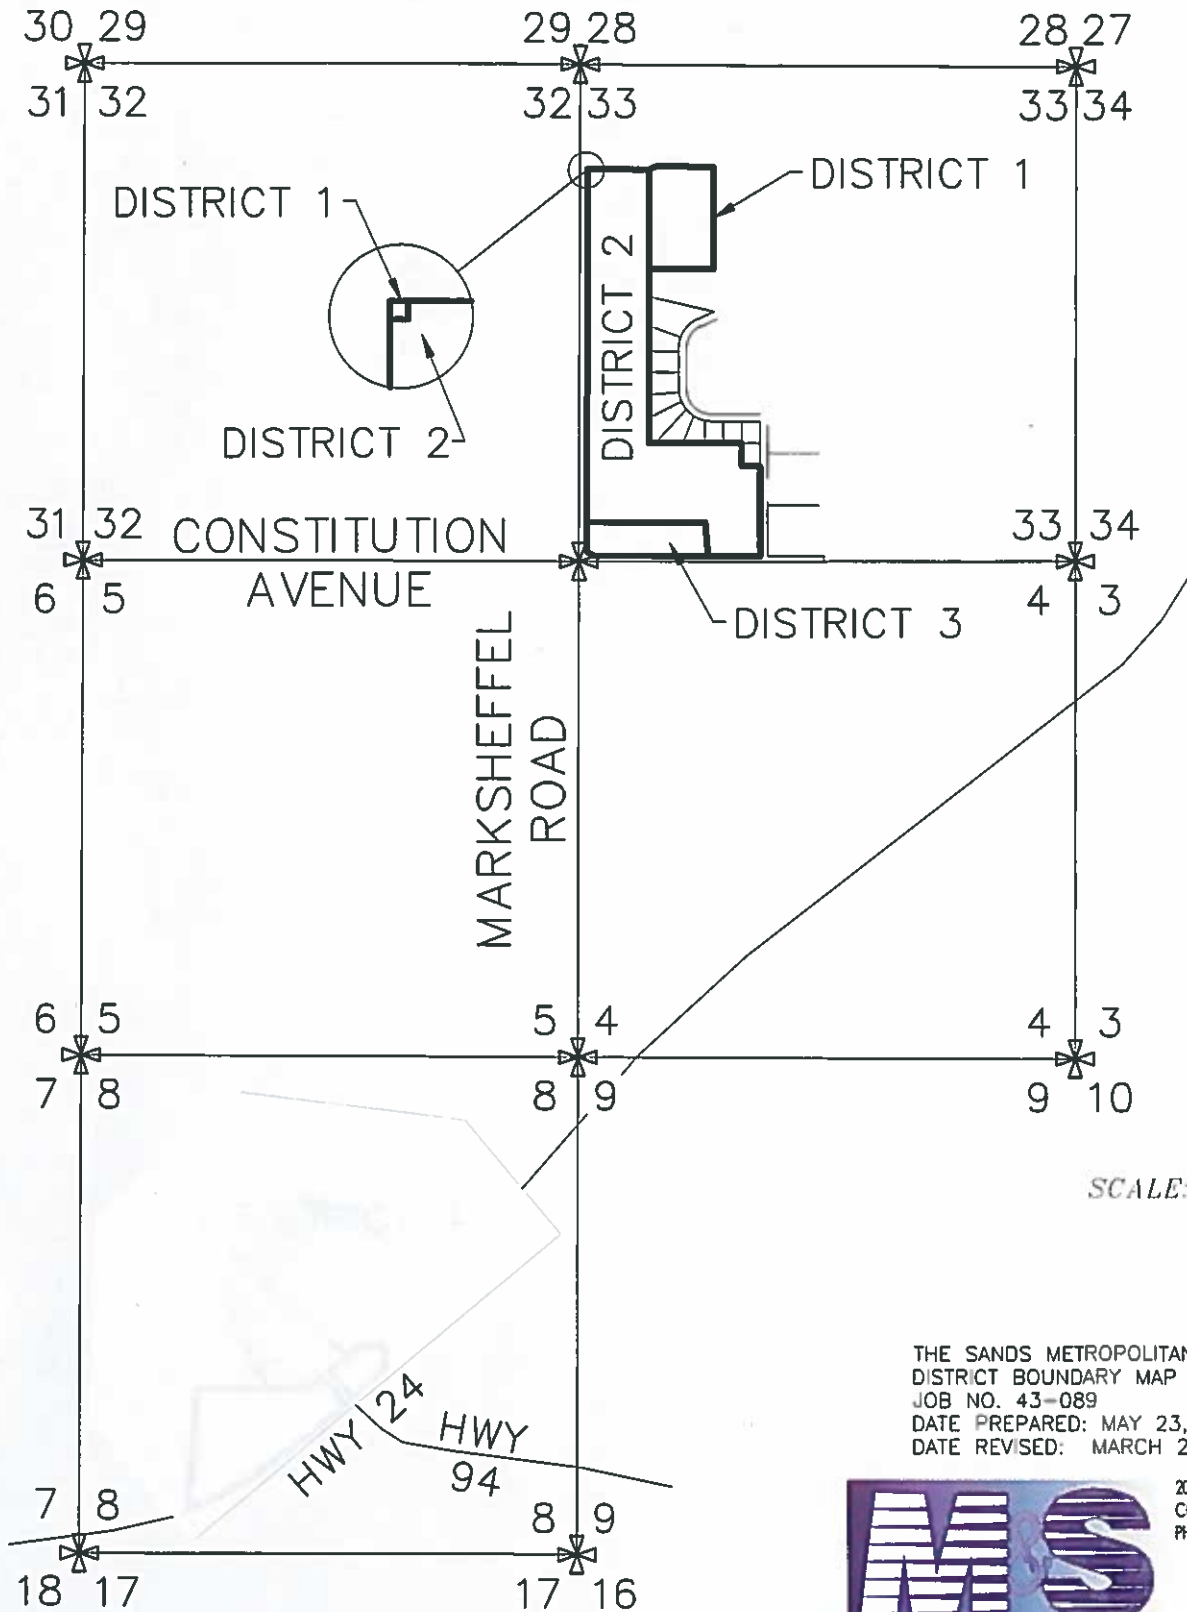

THE SANDS METROPOLITAN DISTRICT

DISTRICT BOUNDARY MAP

THE SANDS METROPOLITAN DISTRICT
DISTRICT BOUNDARY MAP
JOB NO. 43-089
DATE PREPARED: MAY 23, 2016
DATE REVISED: MARCH 29, 2019

20 BOULDER CRESCENT, SUITE 110
COLORADO SPRINGS, CO 80903
PHONE: 719.955.5485