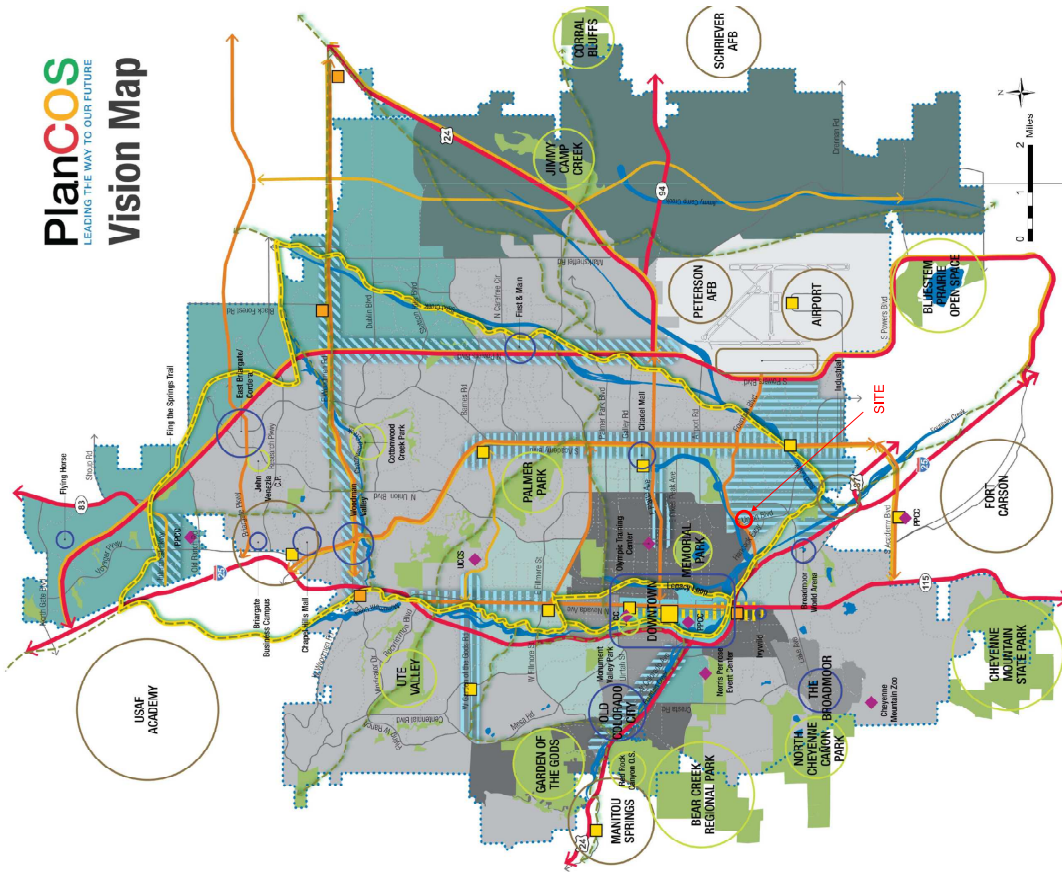

PlanCOS

LEADING THE WAY TO OUR FUTURE

Vision Map

Majestic Landscapes

- Parks & Open Space
- Complete Creeks
- Primary Trail Network
- Legacy Loop & Fling the Springs

Thriving Economy

- Park-N-Ride
- Transit Hub

Renowned Culture

Note: This map depicts unincorporated city boundaries, including portions of and that have not yet been annexed.

Activity Centers

- Main/Redeveloping
- New/Developing
- Remainment Area & Community Hub

Strong Connections

- Intercity Corridors
- City Priority Corridors
- Smart Corridor
- Bike Network
- Park-N-Ride
- Transit Hub

Vibrant Neighborhoods

- Downtown
- Established Historic Neighborhood
- Established Traditional Neighborhood
- Established Suburban Neighborhood
- Changing Neighborhood
- Newer Developing Neighborhood
- Future Neighborhood
- Airport