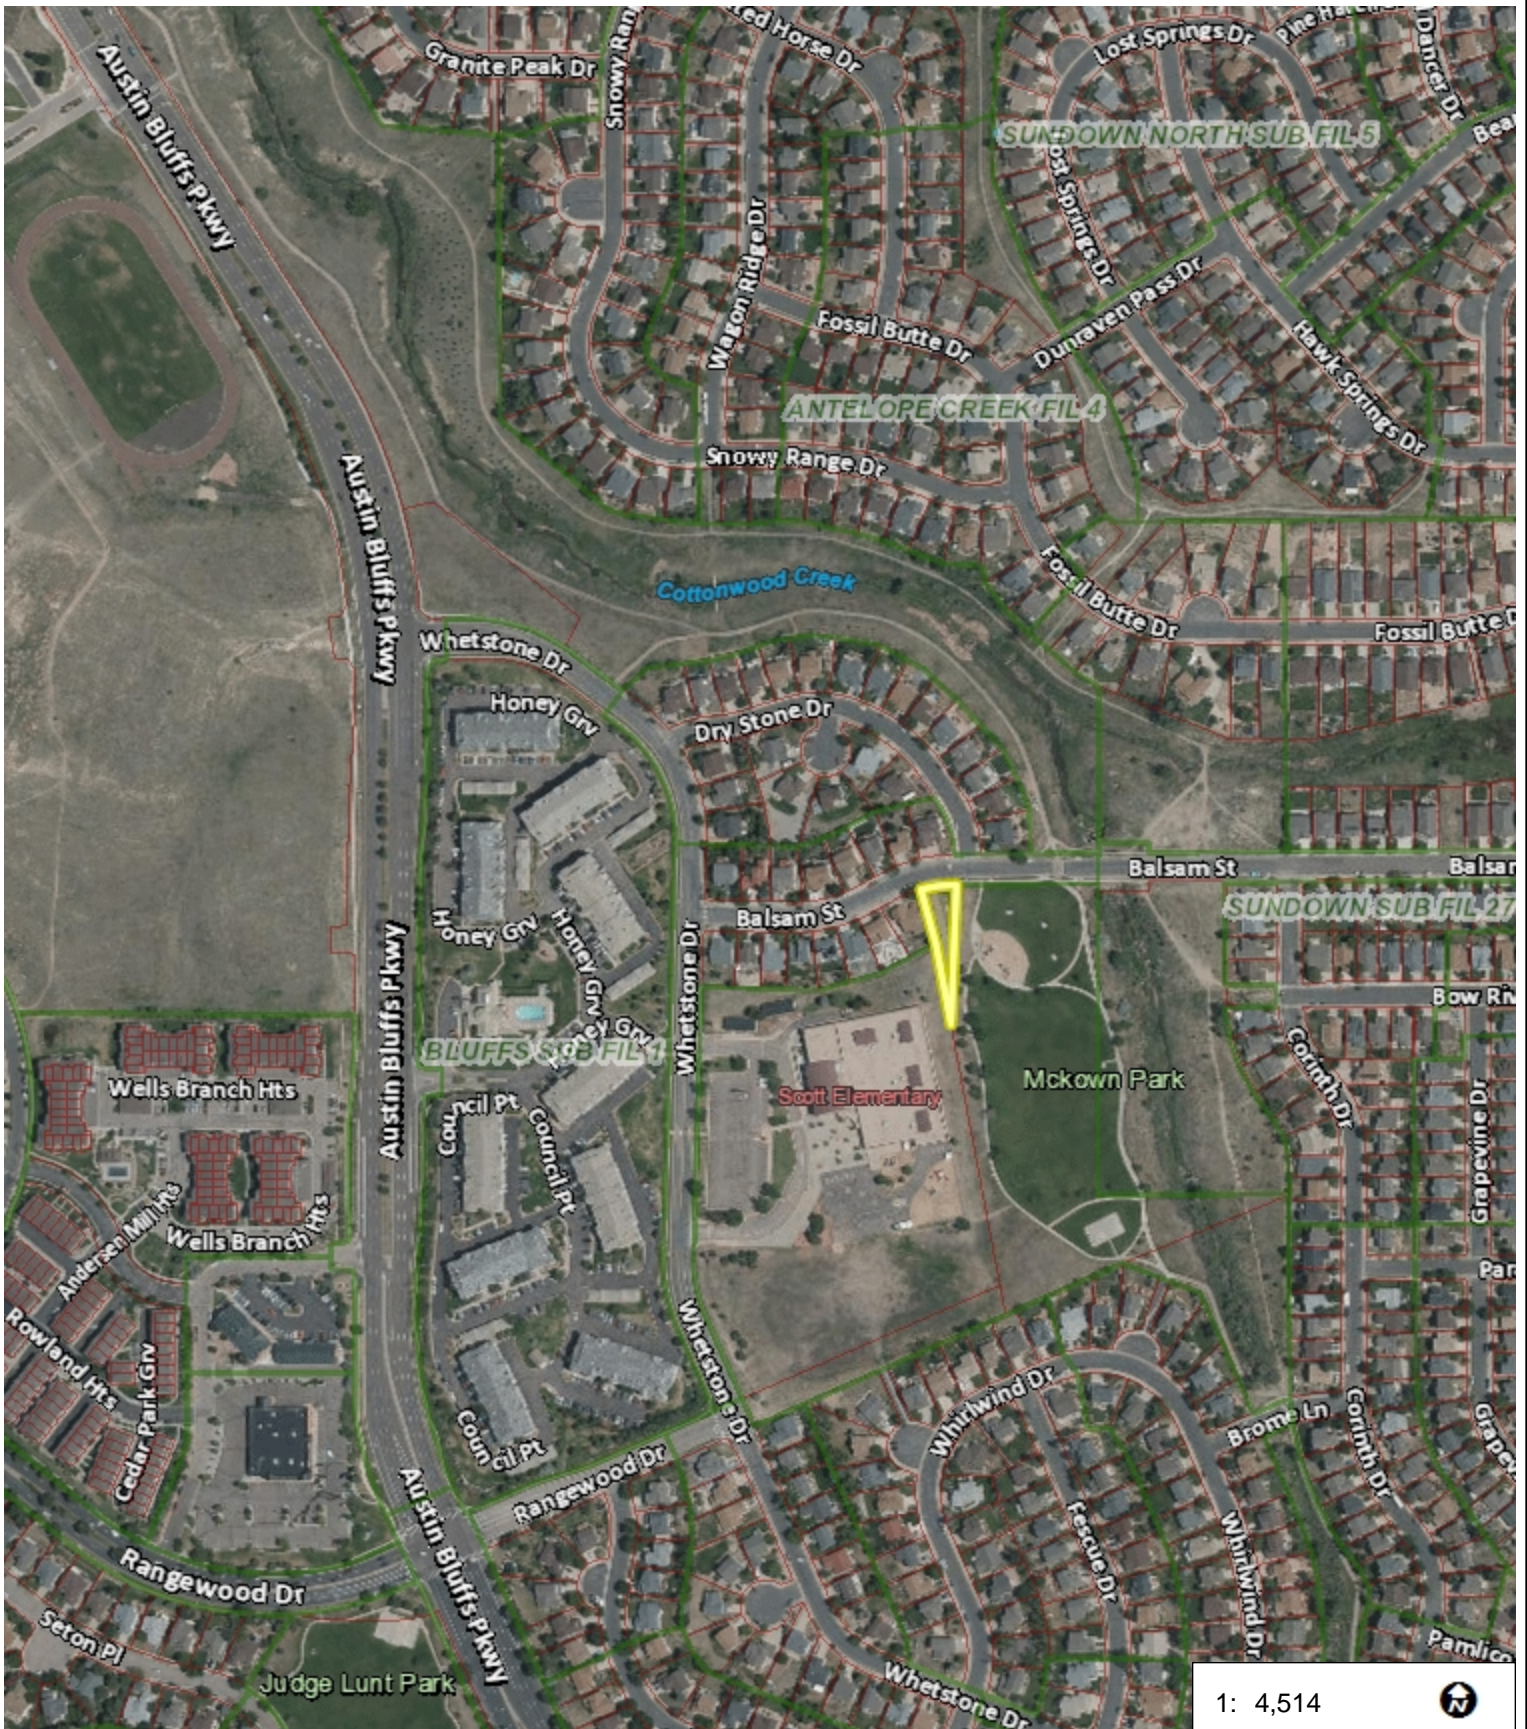

Exhibit A

752.3 0 376.17 Feet

NAD_1983_StatePlane_Colorado_Central_FIPS_0502_Feet
© Latitude Geographics Group Ltd.