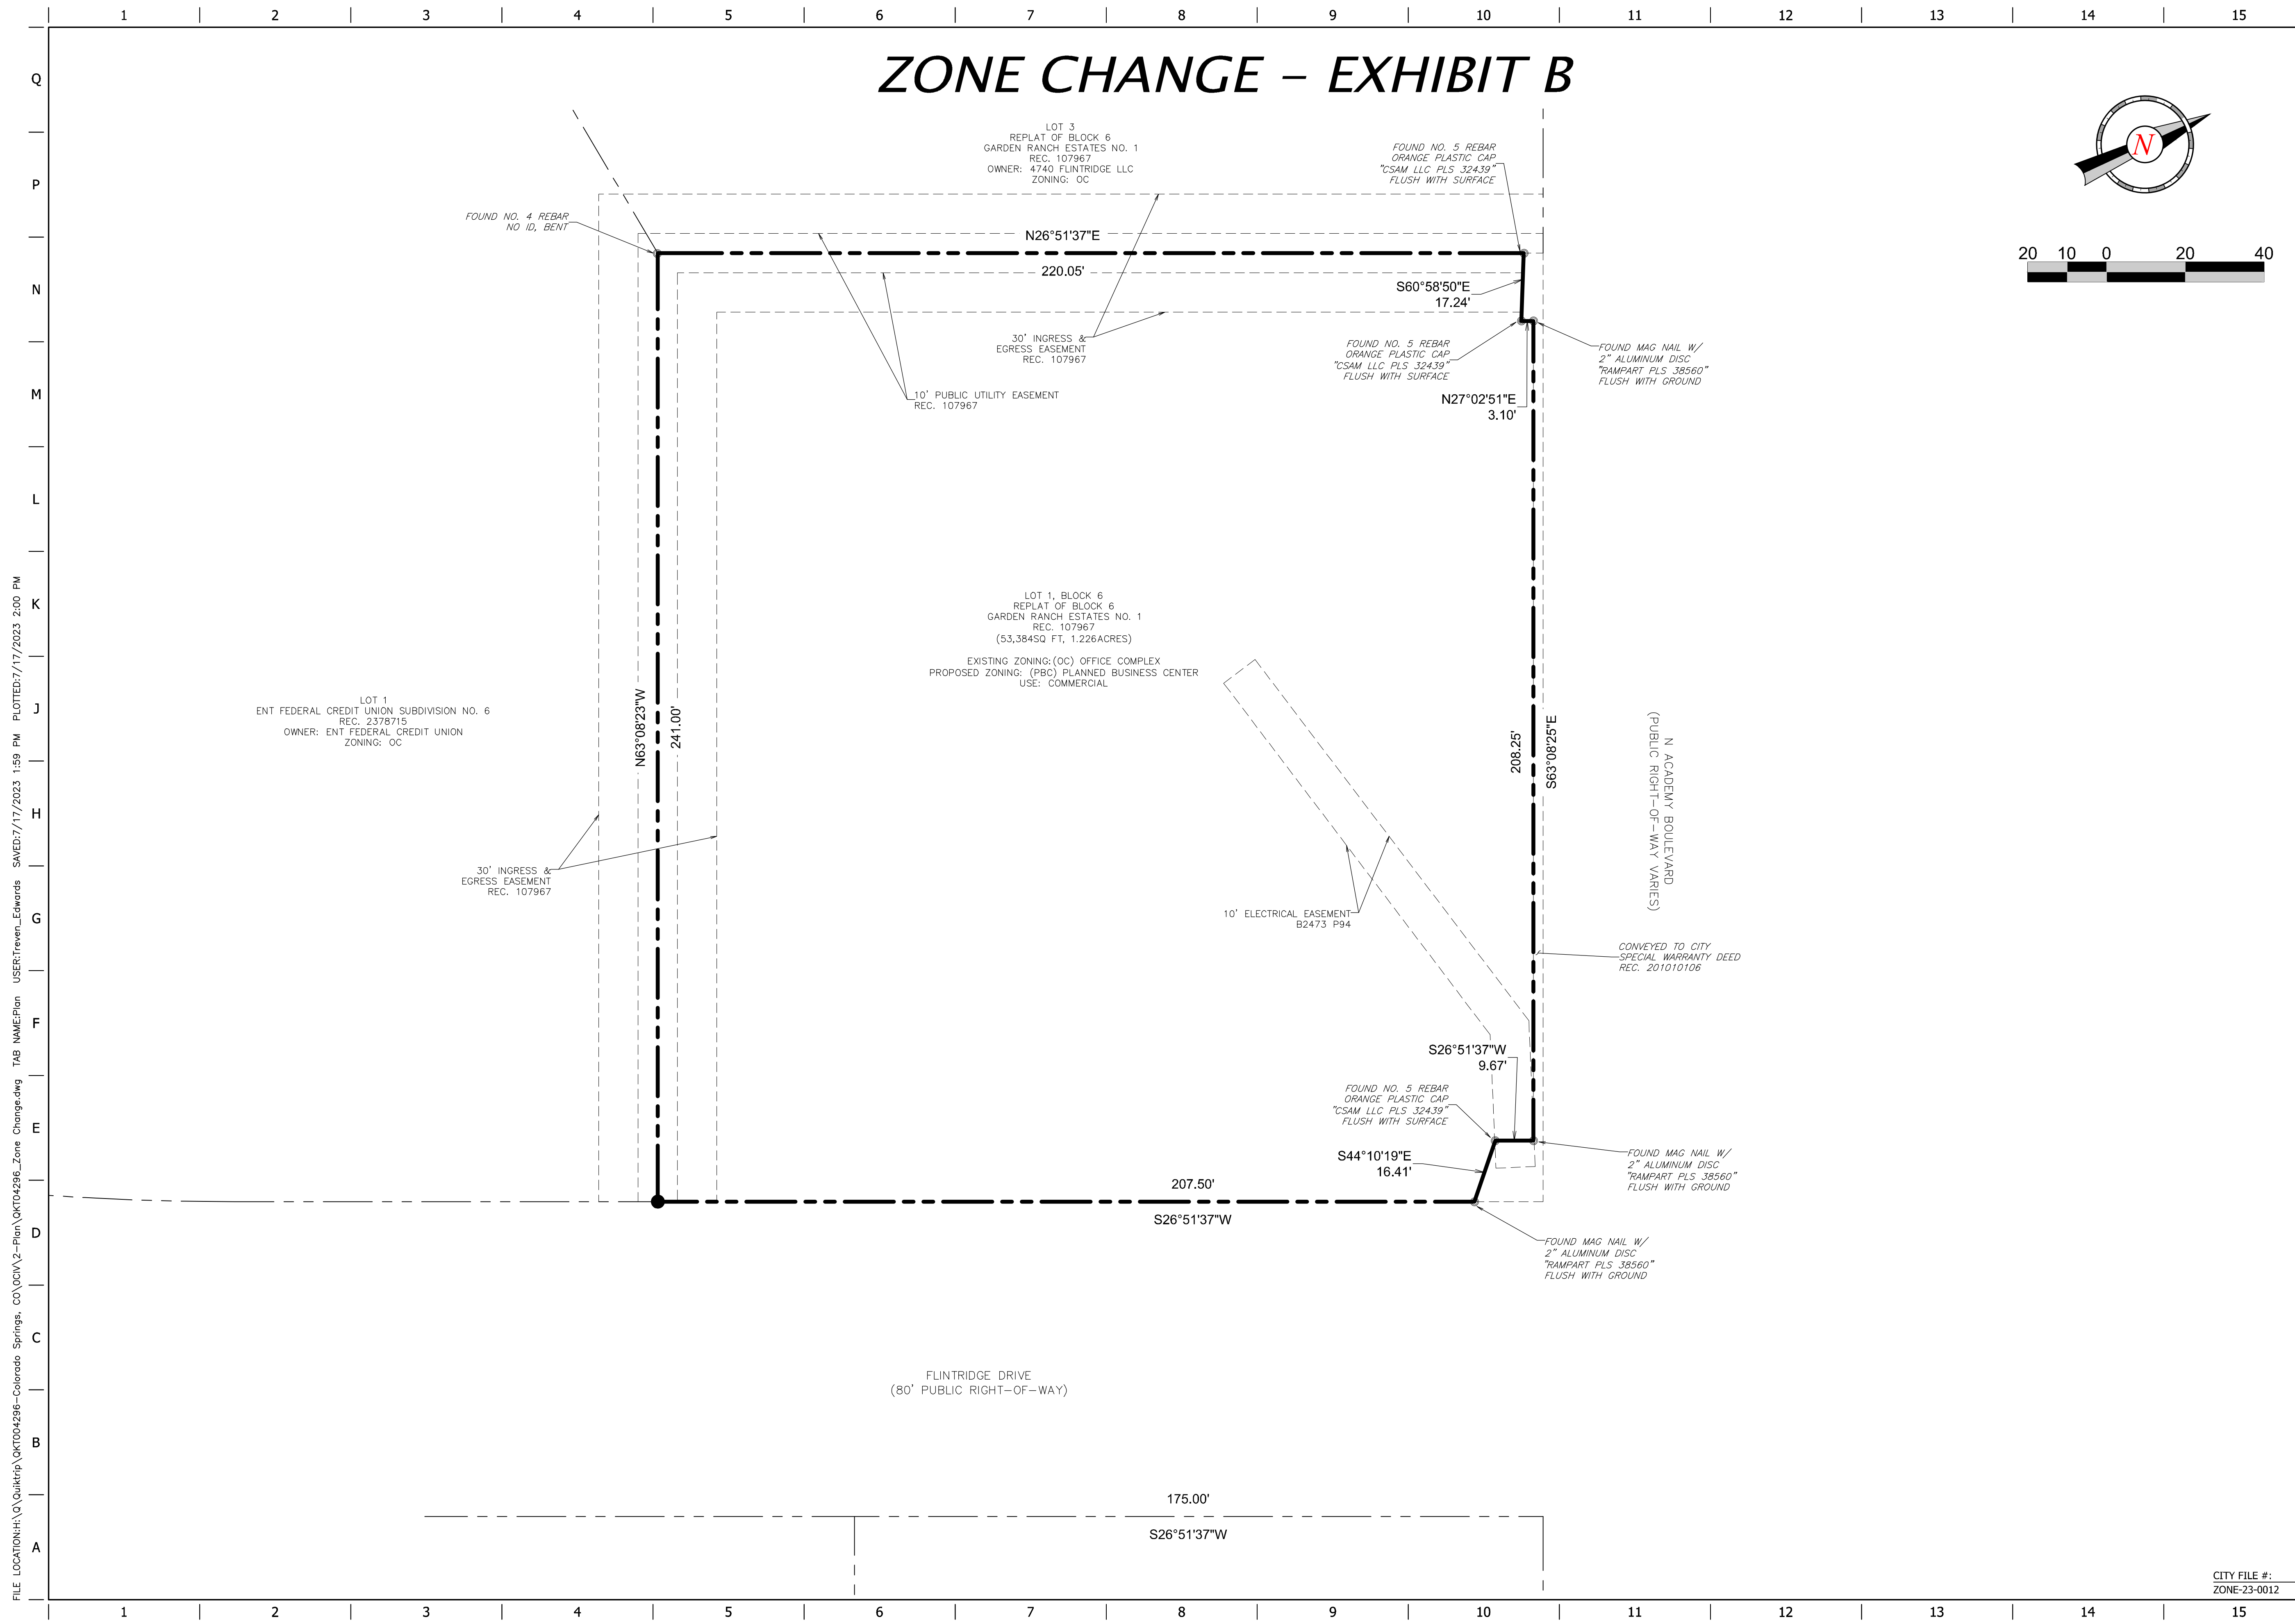

ZONE CHANGE - EXHIBIT B

FILE LOCATION: H:\QuikTrip\QKT004296_Coloredo Springs_CO\001\2-Plan\QKT04296_Zone Change.dwg USER: treven.edwards DATE: 11/17/2023 2:30 PM

PROJECT NO.: QKT004296

5200 Greenwood Plaza Blvd, Suite 200
Greenwood Village, CO 80111
303.770.8884
gallowayus.com

QuikTrip No. 4296
4760 FLINTRIDGE DRIVE
COLORADO SPRINGS, COLORADO

© COPYRIGHT QUIKTRIP CORPORATION 2011
ANY UNAUTHORIZED USE, REPRODUCTION,
PUBLICATION, DISTRIBUTION, OR SALE IN
WHOLE OR IN PART, IS STRICTLY FORBIDDEN.

PROTOTYPE:
DIVISION:
VERSION: 001
DESIGNED BY:
DRAWN BY: MNB
REVIEWED BY: BJD

REV	DATE	DESCRIPTION

ORIGINAL ISSUE DATE: 11/17/2022

SHEET TITLE:
ZONE CHANGE EXHIBIT

SHEET NUMBER:
B

SHEET 2 OF 2

CITY FILE #:
ZONE-23-0012