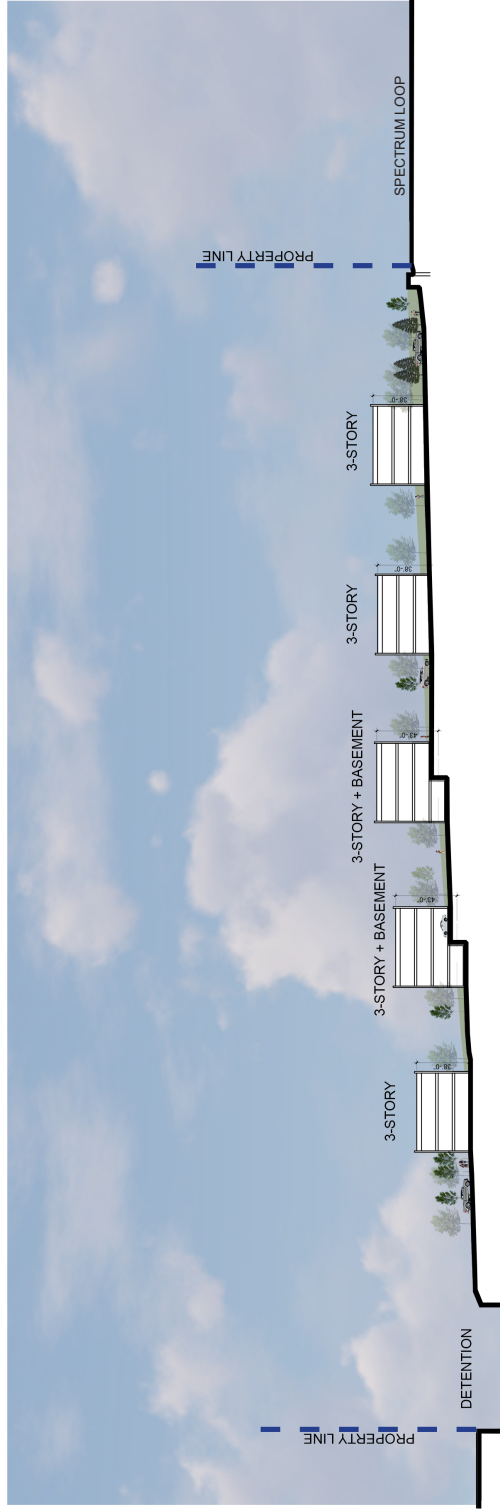

SITE PLAN  
SCALE: 1" = 100'

**SITE SECTION 1**  
**SCALE: 1" = 40'-0"**

**SITE SECTION 2**  
**SCALE: 1" = 80'-0"**

**ktgy** Voyager & Spectrum  
 COLORADO SPRINGS, CO

211256

PERSPECTIVE 1

PERSPECTIVE 2

PERSPECTIVE 3

PERSPECTIVE 4

PERSPECTIVE 5