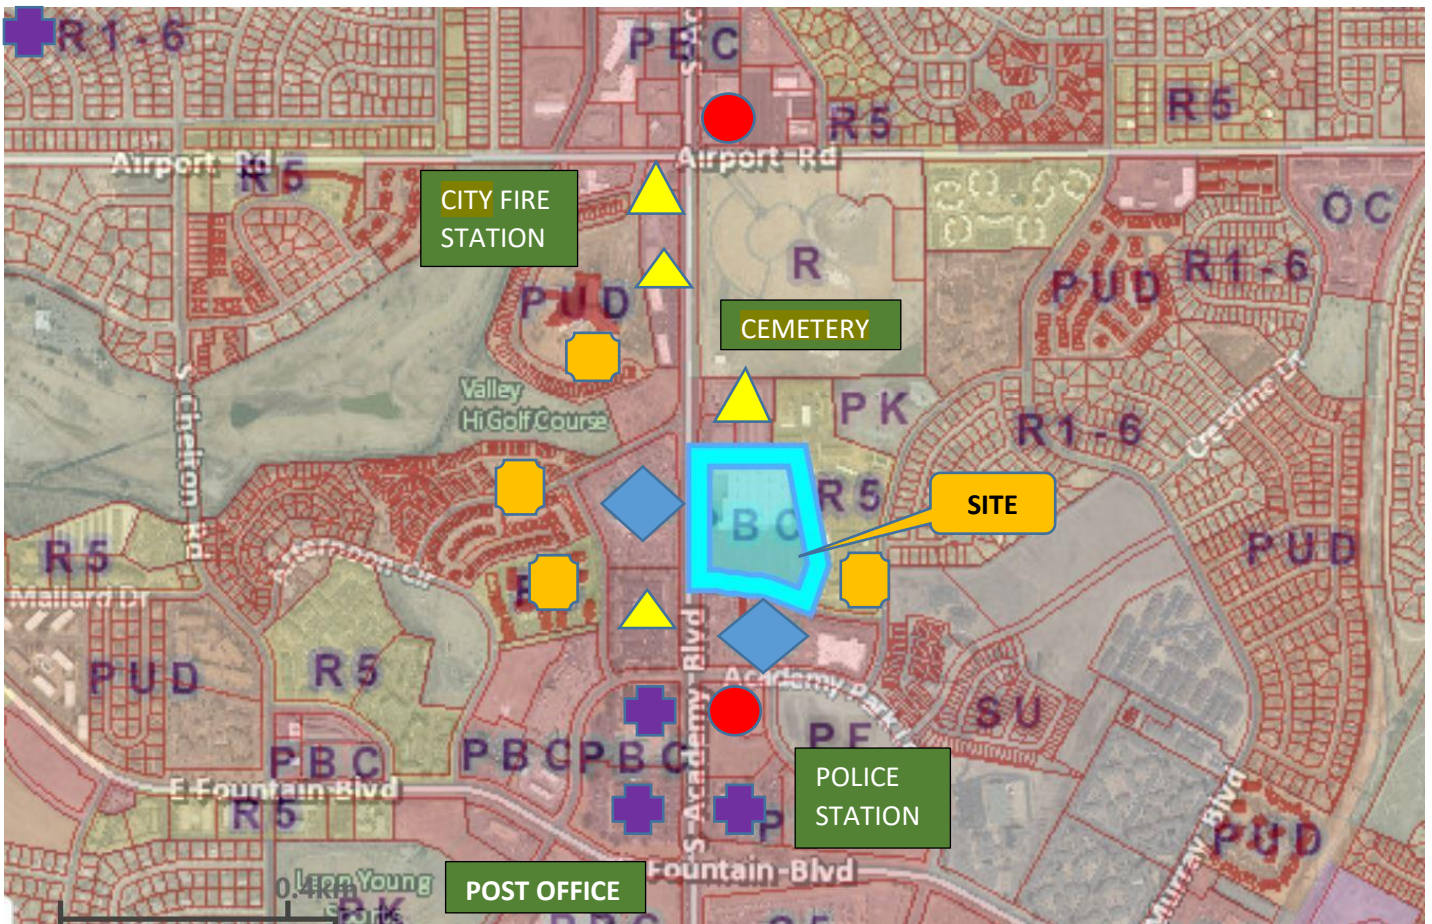

PROJECT ACADEMY DELIVERY STATION

USE VARIANCE

Context Map

-  AUTO DEALERS
-  RESTAURANT/FAST FOOD
-  RETAIL CENTER
-  RESIDENTIAL
-  OFFICE