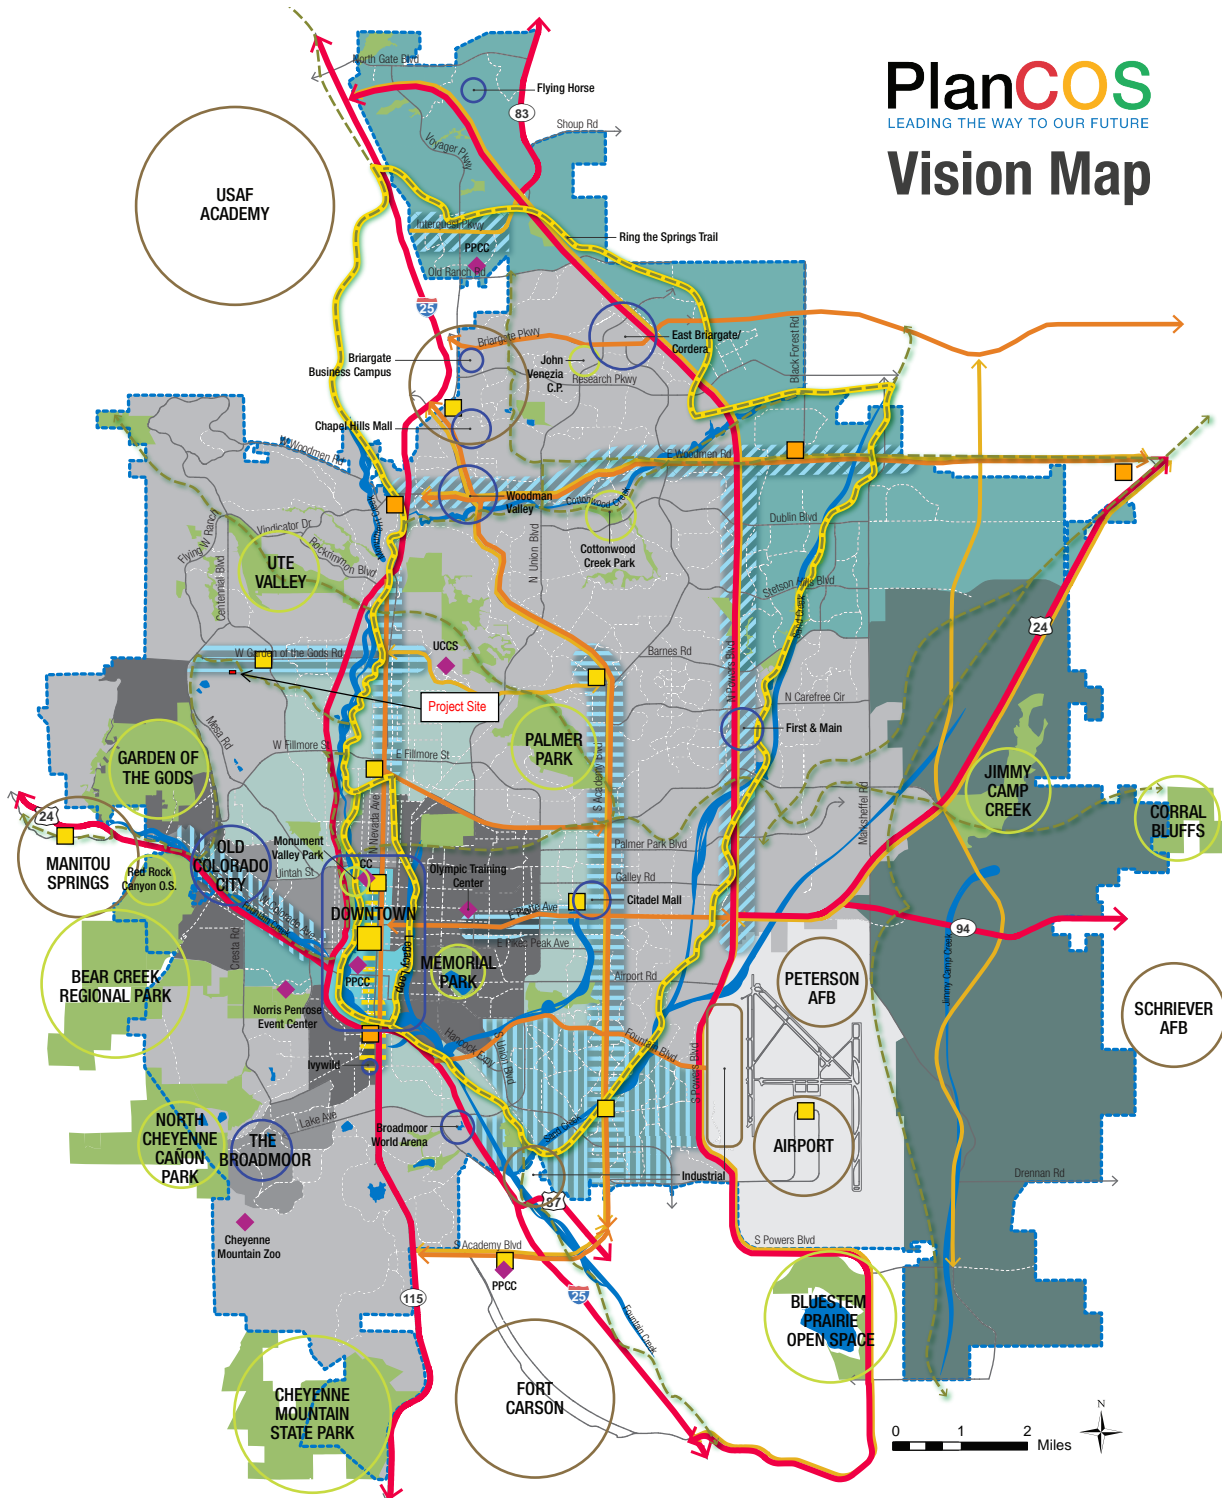

PlanCOS

LEADING THE WAY TO OUR FUTURE

Vision Map

Majestic Landscapes

- Parks & Open Space
- Complete Creeks
- Primary Trail Network
- Legacy Loop & Ring the Springs

Thriving Economy

Renowned Culture

Activity Centers

- Mature/Redeveloping
- New/Developing
- Reinvestment Area & Community Hub

Strong Connections

- Intercity Corridors
- City Priority Corridors
- Smart Corridor
- Bike Network
- Park-N-Ride
- Transit Hub

Vibrant Neighborhoods

- Downtown
- Established Historic Neighborhood
- Established Traditional Neighborhood
- Established Suburban Neighborhood
- Changing Neighborhood
- Newer Developing Neighborhood
- Future Neighborhood
- Airport