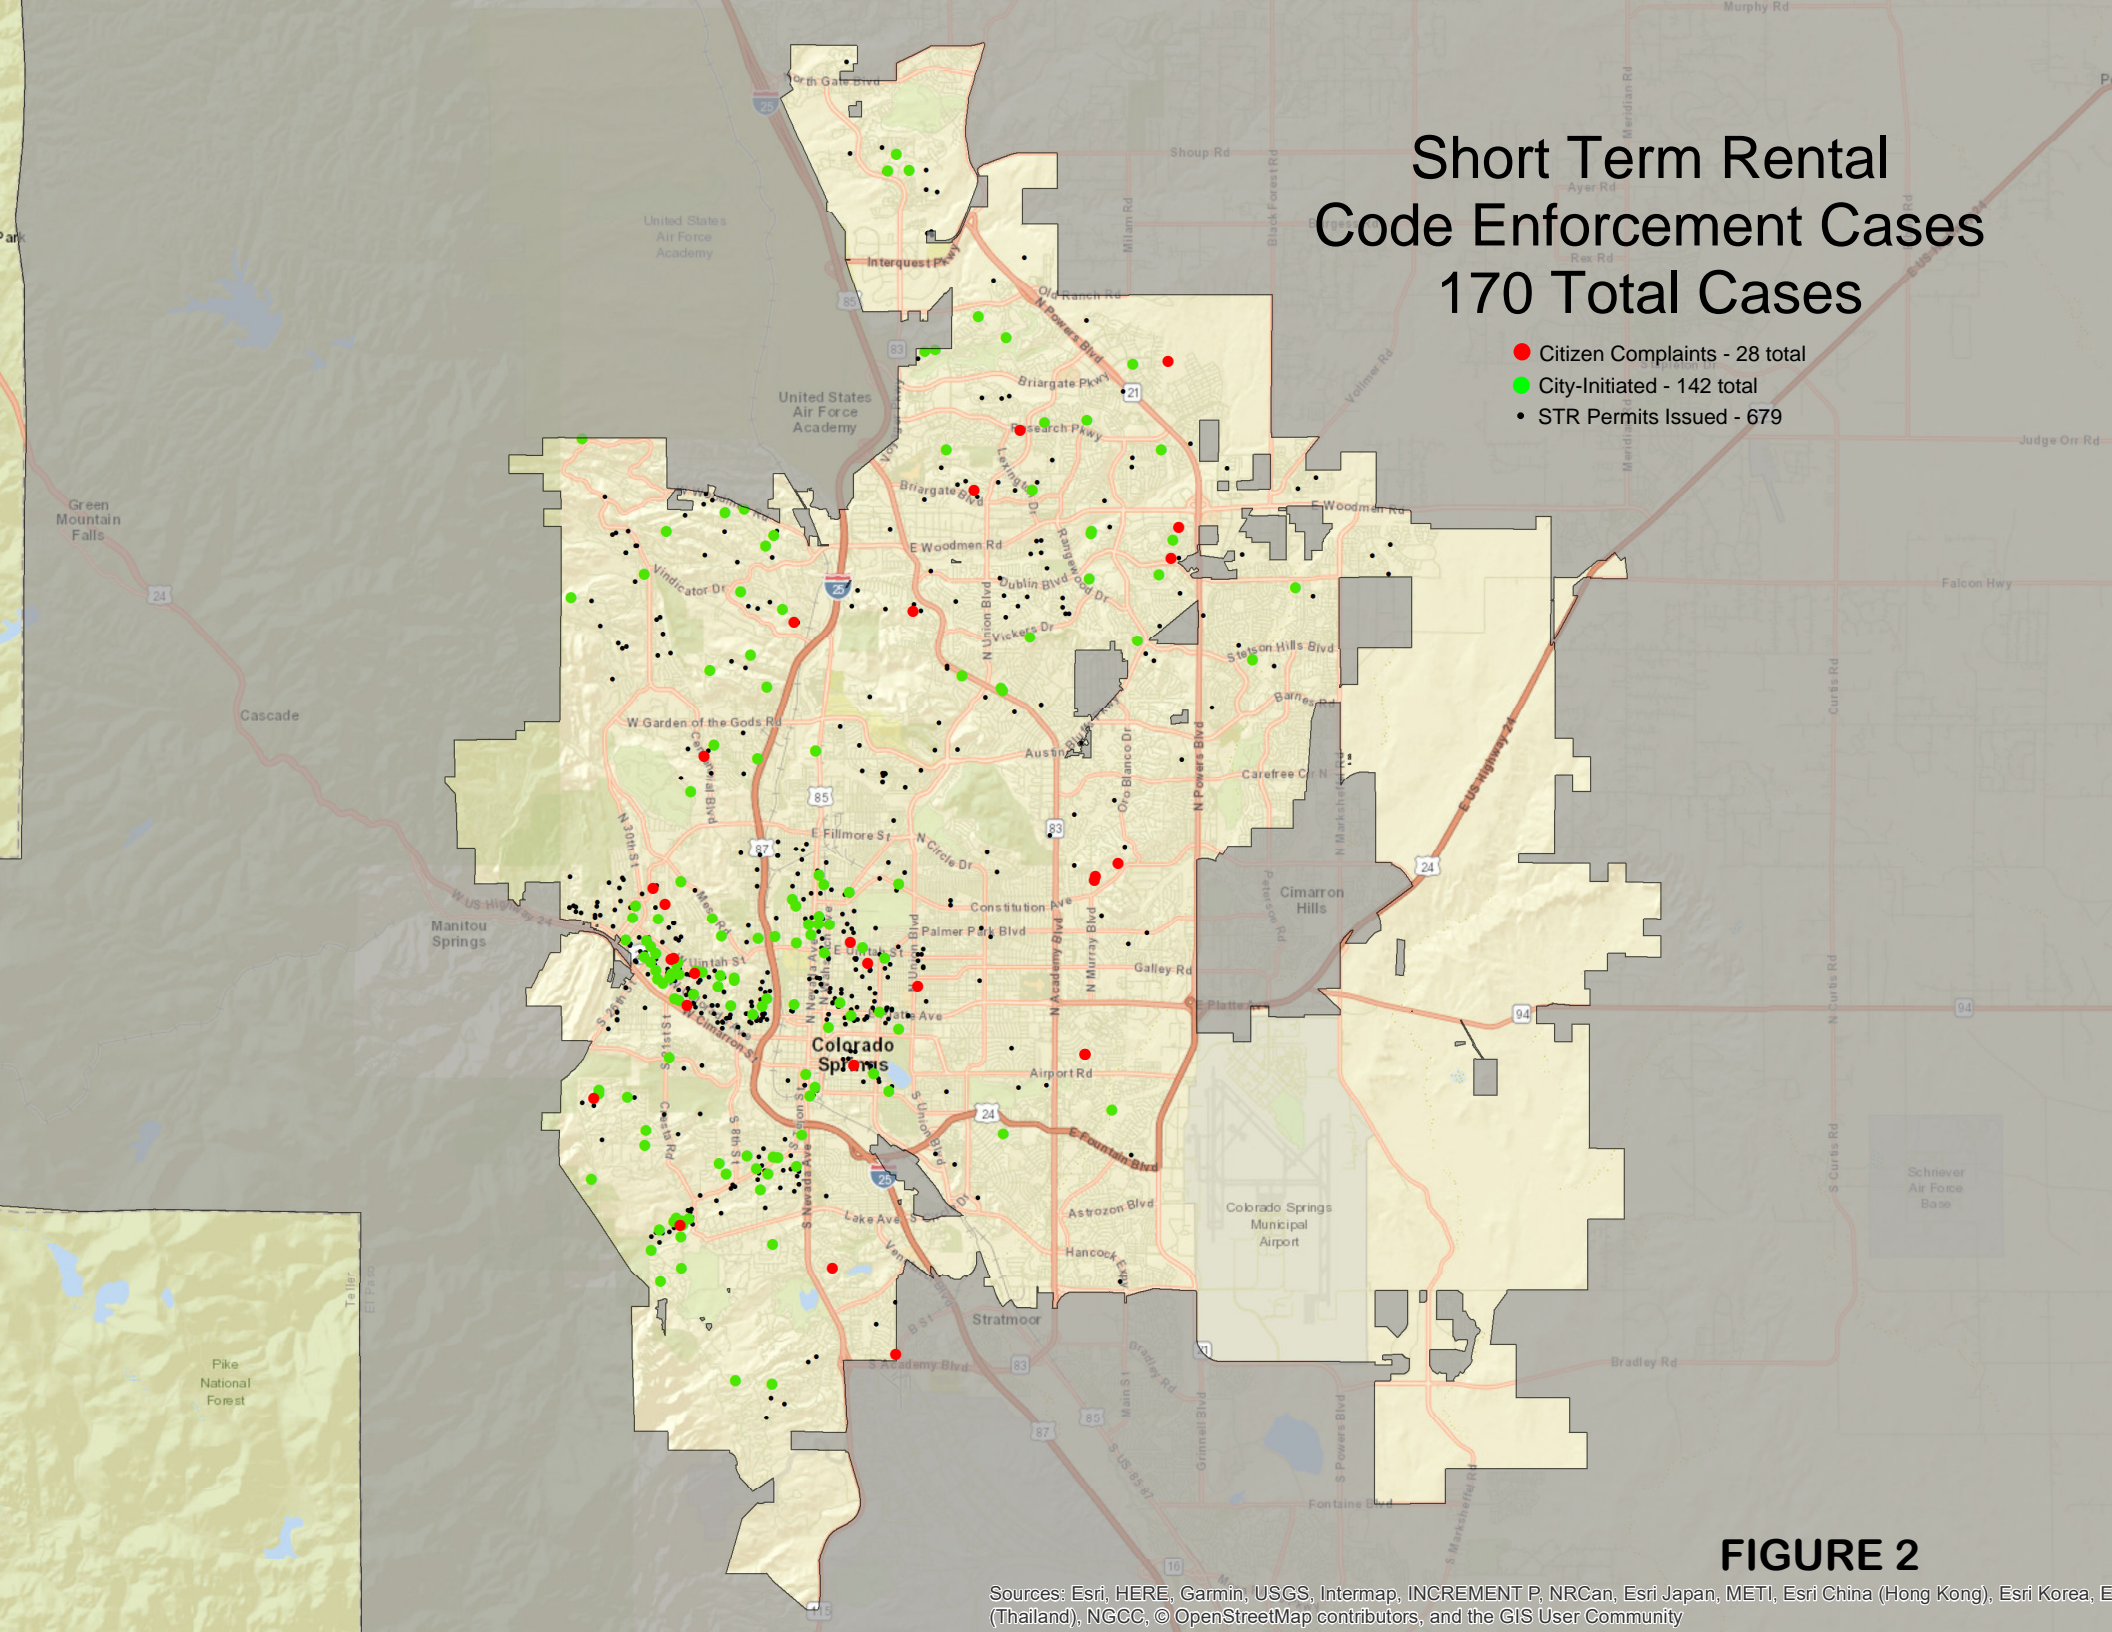

Short Term Rental Code Enforcement Cases 170 Total Cases

- Citizen Complaints - 28 total
- City-Initiated - 142 total
- STR Permits Issued - 679

FIGURE 2

Sources: Esri, HERE, Garmin, USGS, Intermap, INCREMENT P, NRCan, Esri Japan, METI, Esri China (Hong Kong), Esri Korea, Esri (Thailand), NGCC, © OpenStreetMap contributors, and the GIS User Community