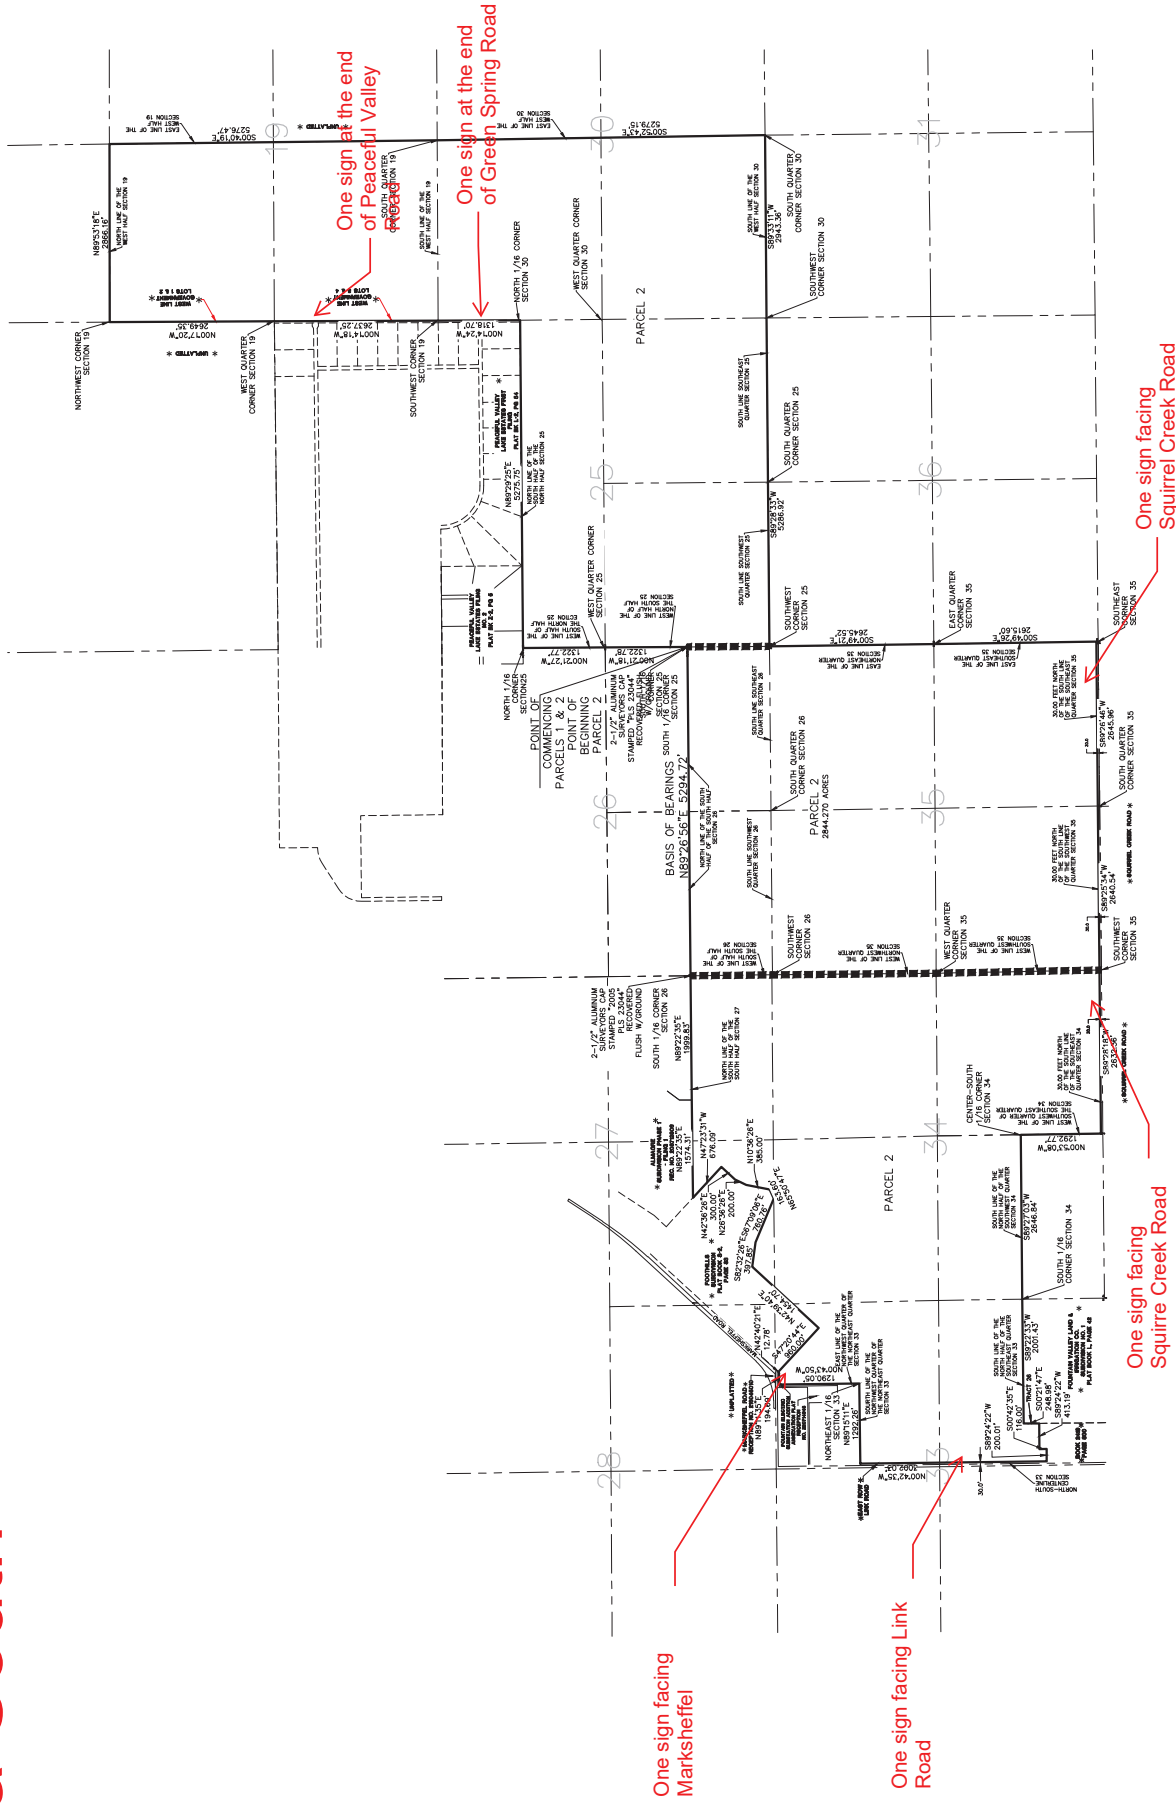

# Amara South

# North Amara

Sign posting location

Drennan Rd

Drennan Rd

Drennan Rd

Drennan Rd  
Pump Station

Bradley Rd

Bradley Rd

Bradley Rd

One sign facing  
Drennan

1 mi