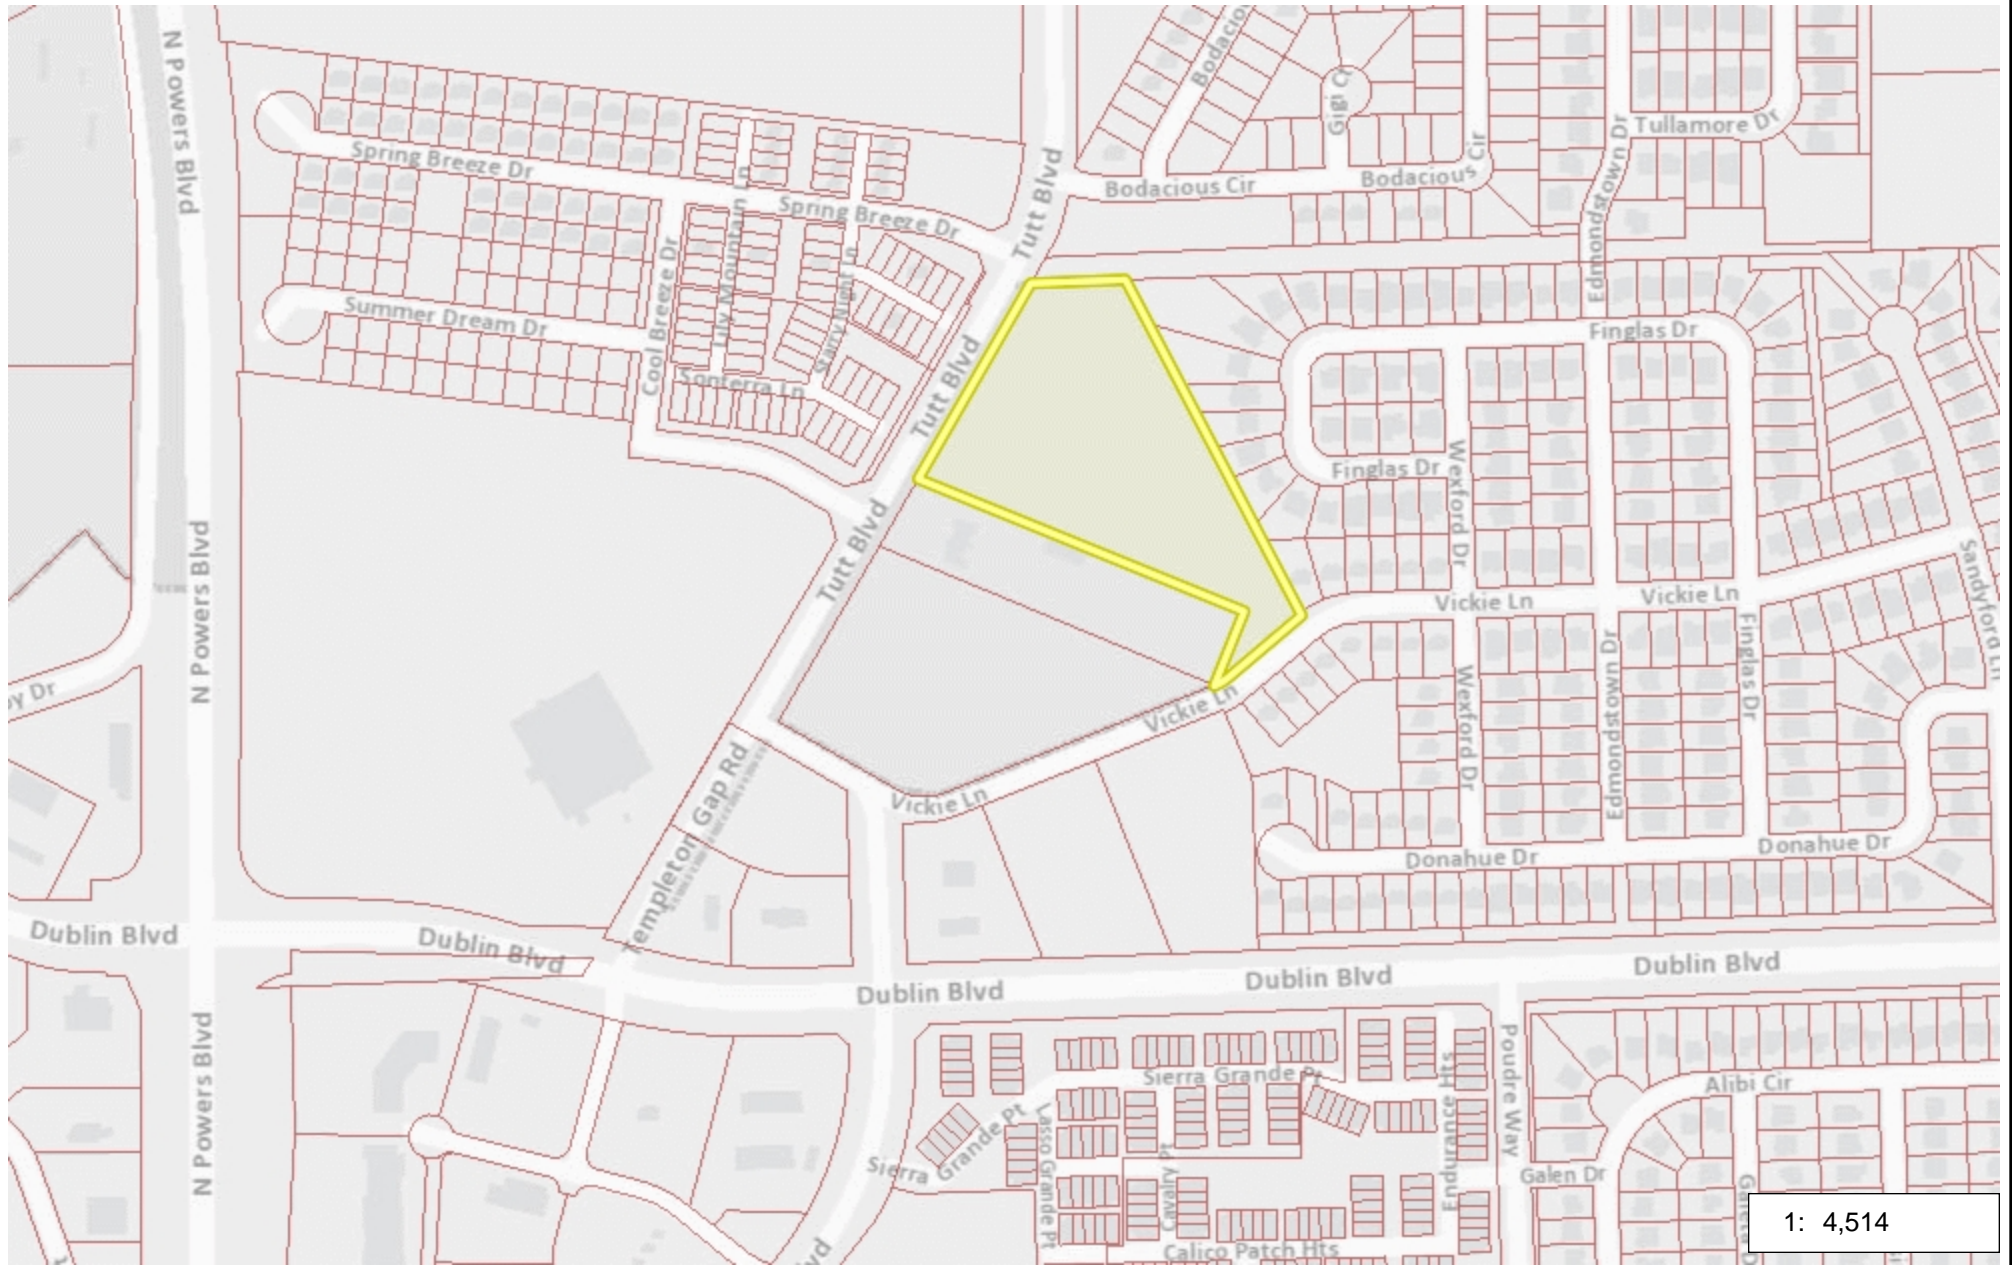

Dublin North Addition No. 5 Vicinity Map

752.3 0 376.17 752.3 Feet

NAD_1983_StatePlane_Colorado_Central_FIPS_0502_Feet
© Latitude Geographics Group Ltd.