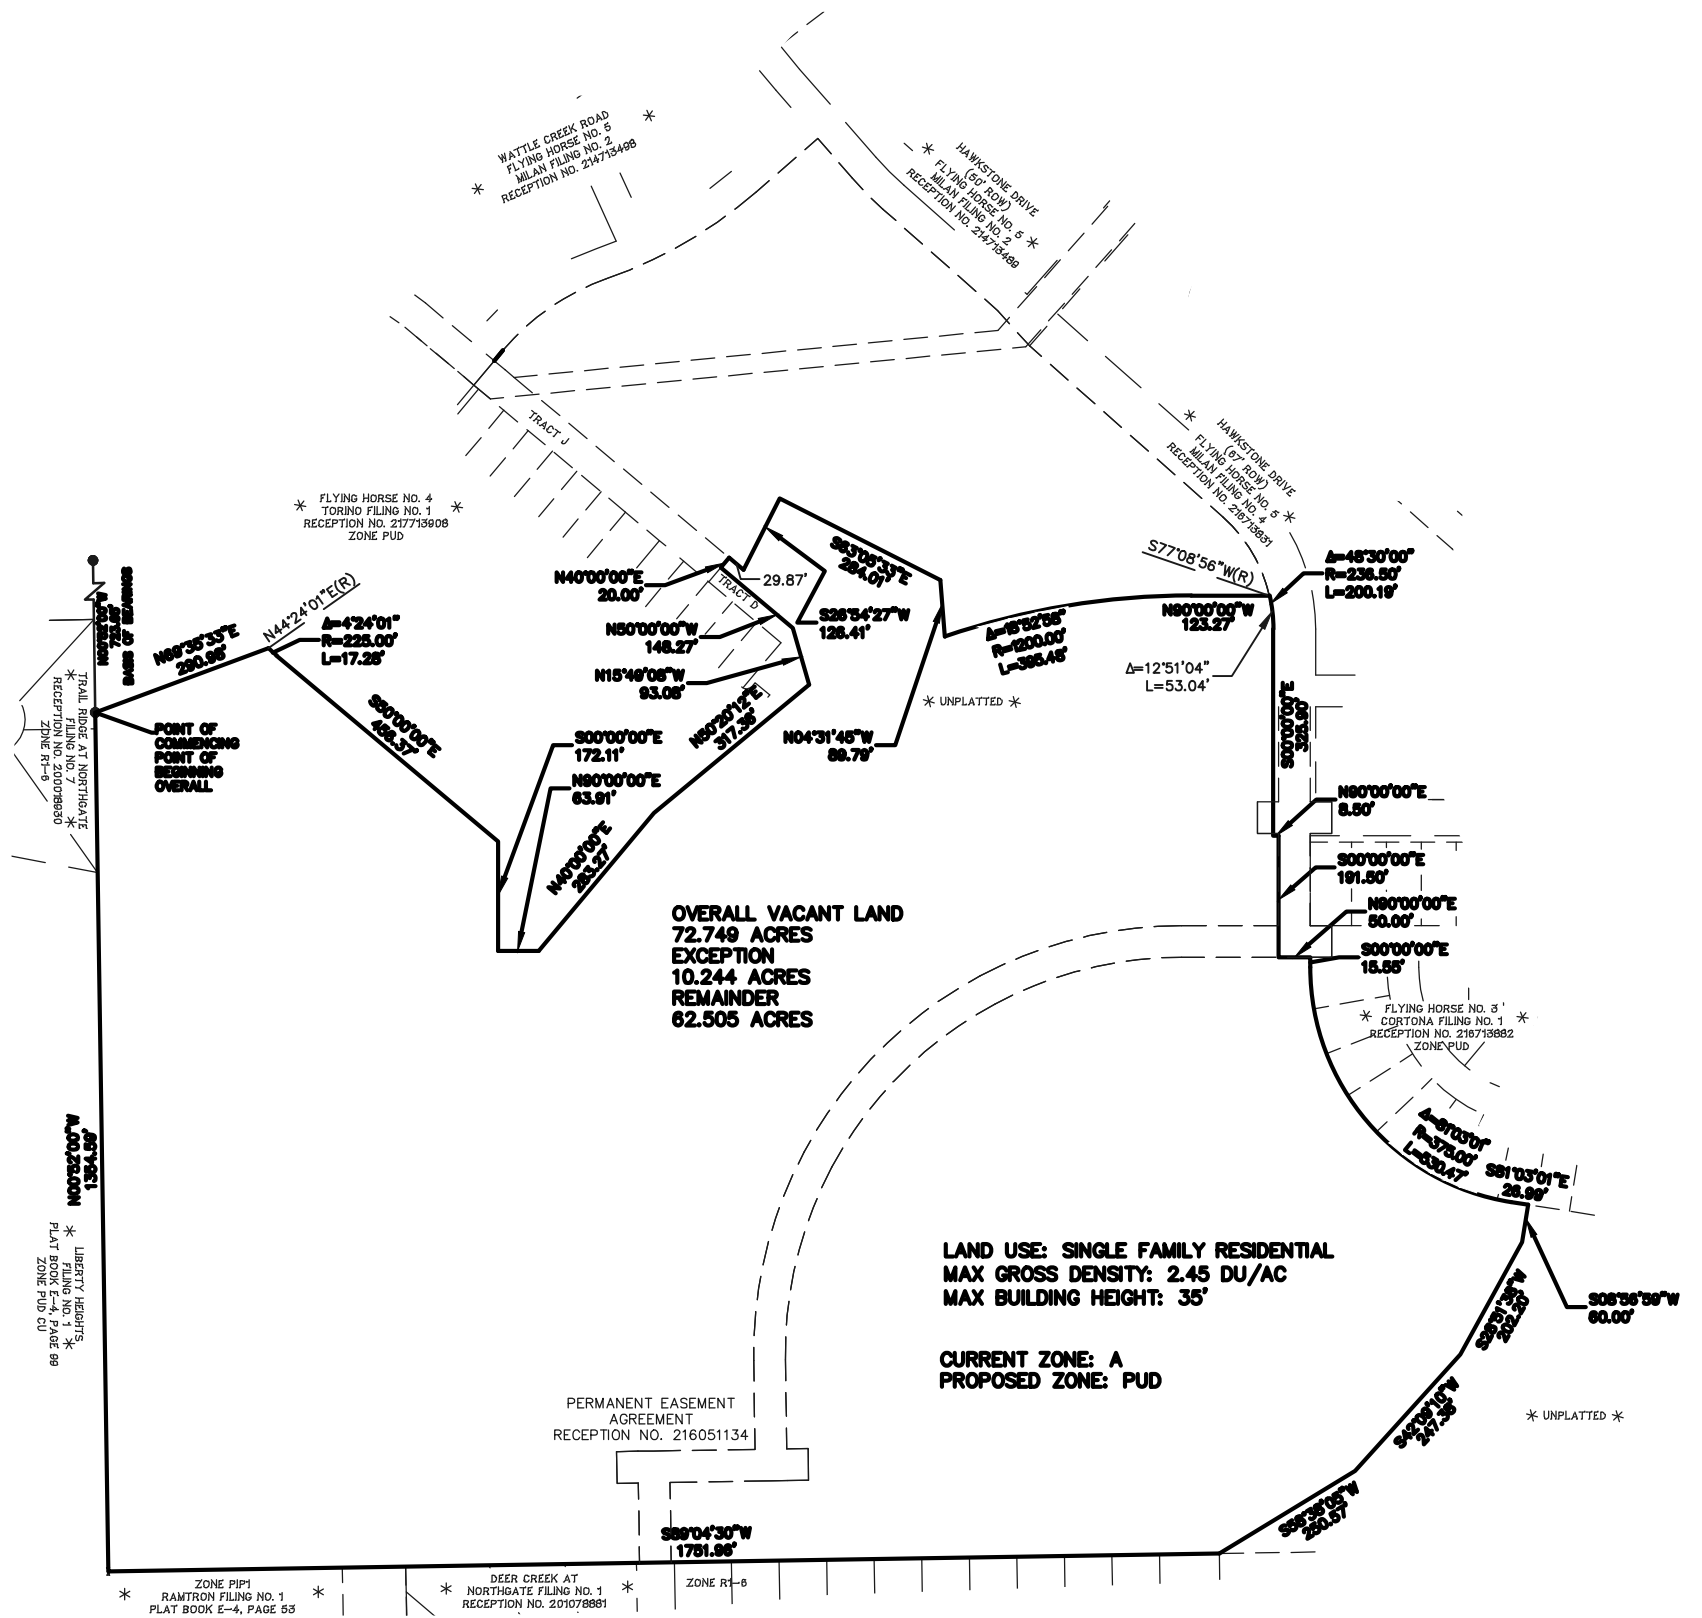

PUD ZONE CHANGE EXHIBIT FLYING HORSE NO. 4 PALERMO

300' 150' 0 300' 600'

SCALE: 1" = 300'

PUD ZONE CHANGE EXHIBIT
FLYING HORSE NO. 4 PALERMO
JOB NO. 1171.22
NOVEMBER 06, 2017
SHEET 1 OF 1

CPC ZC 17-00123

619 N. Cascade Avenue, Suite 200
Colorado Springs, Colorado 80903
(719) 785-0790
(719) 785-0799 (Fax)

Figure 3

EXHIBIT B