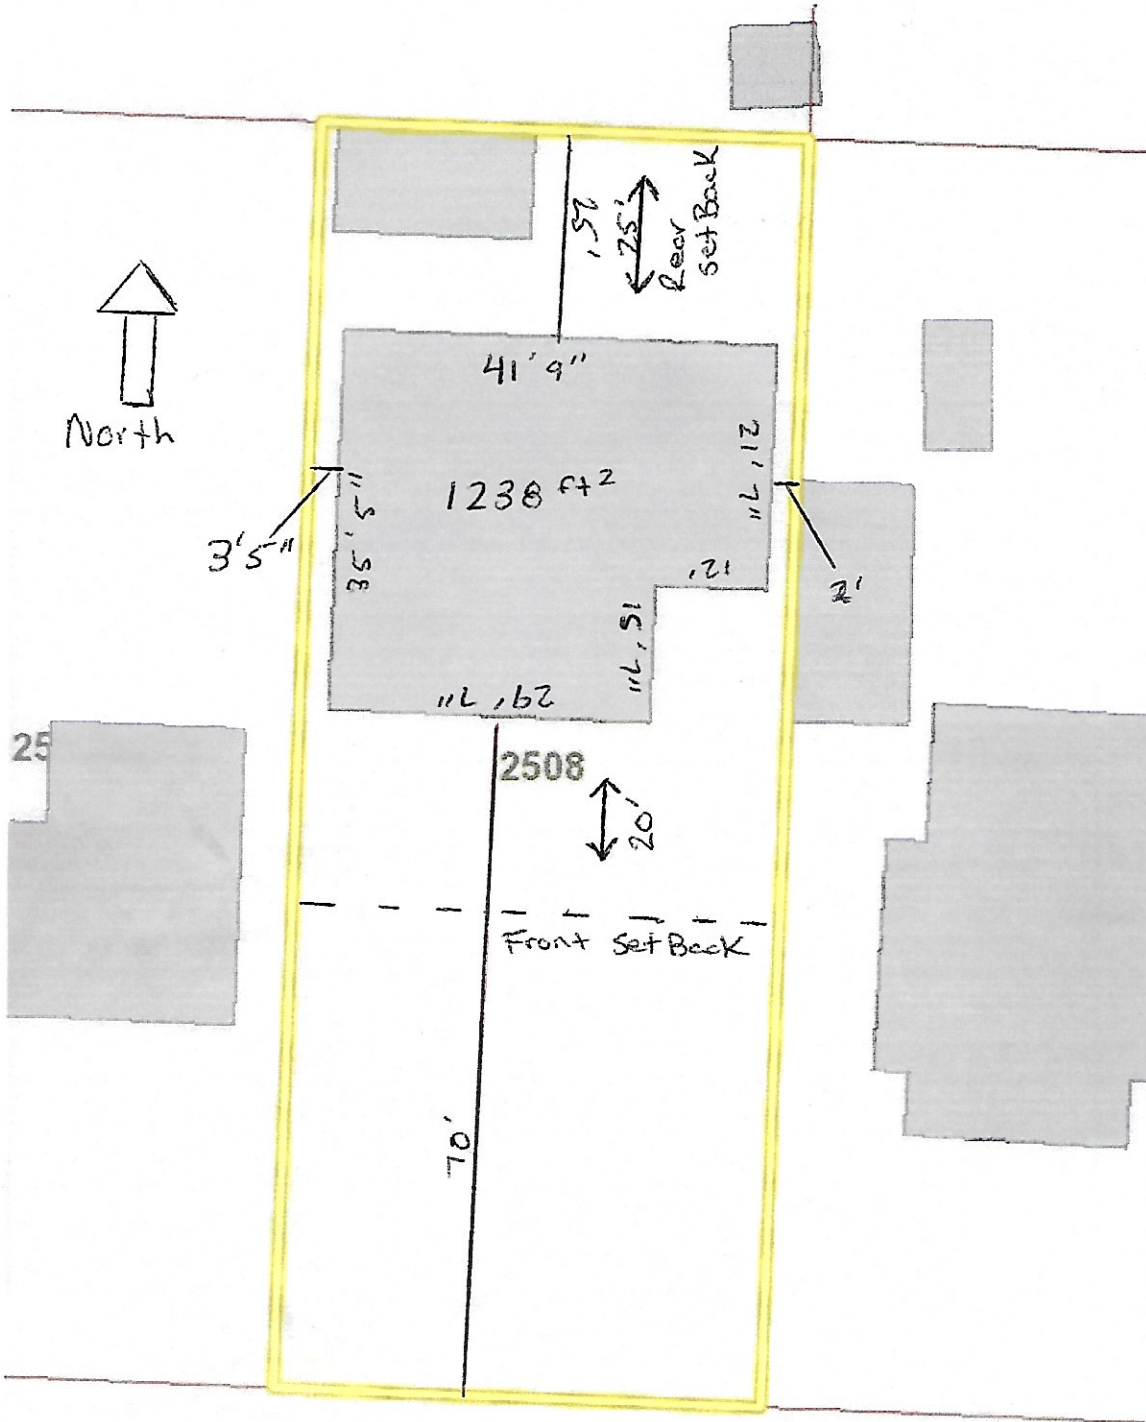

2508 Gunnison St. - Scale: 1" = 20'

□ Diana Olais
 ■ Chave 2
 719-208 0888

Lots - 27, 28 BLK H
 Platte Acres

TSN: 6416109013

Zoning: C6

Area: 6550 Sqft

Lot coverage

6550 x 1238 x 100

Gunnison St

40.0

20.0

Non use variance
 is to allow 3' 5"
 where 5 ft is
 Allowed per city
 code 7.3.105